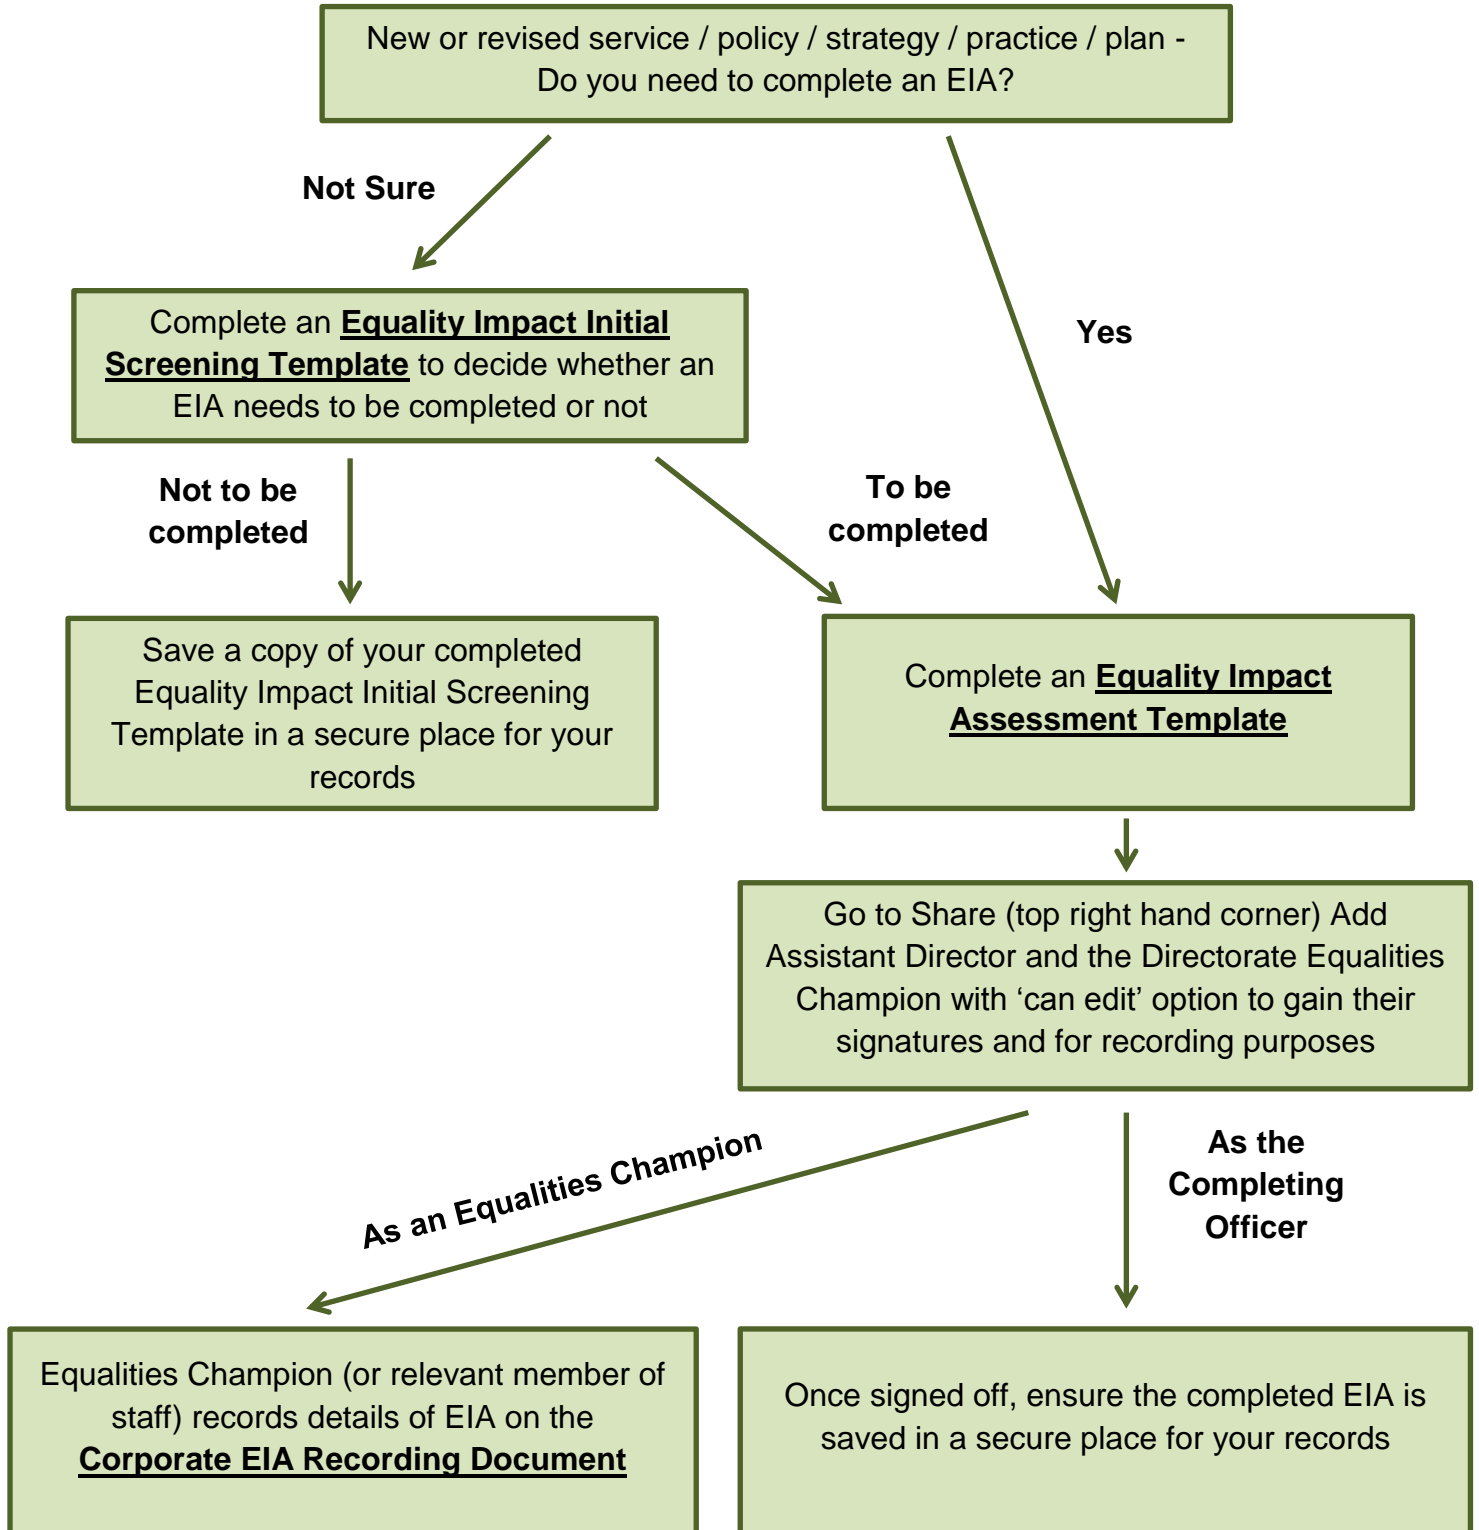

Equality Impact Assessment (EIA) Process Flow Chart

This document outlines the completion; sign off and recording process for Equality Impact Assessments at Warwickshire County Council.

If you would like any equalities support or advice on completing an EIA, please contact the Equalities Team on 01926 412370 or equalities@warwickshire.gov.uk