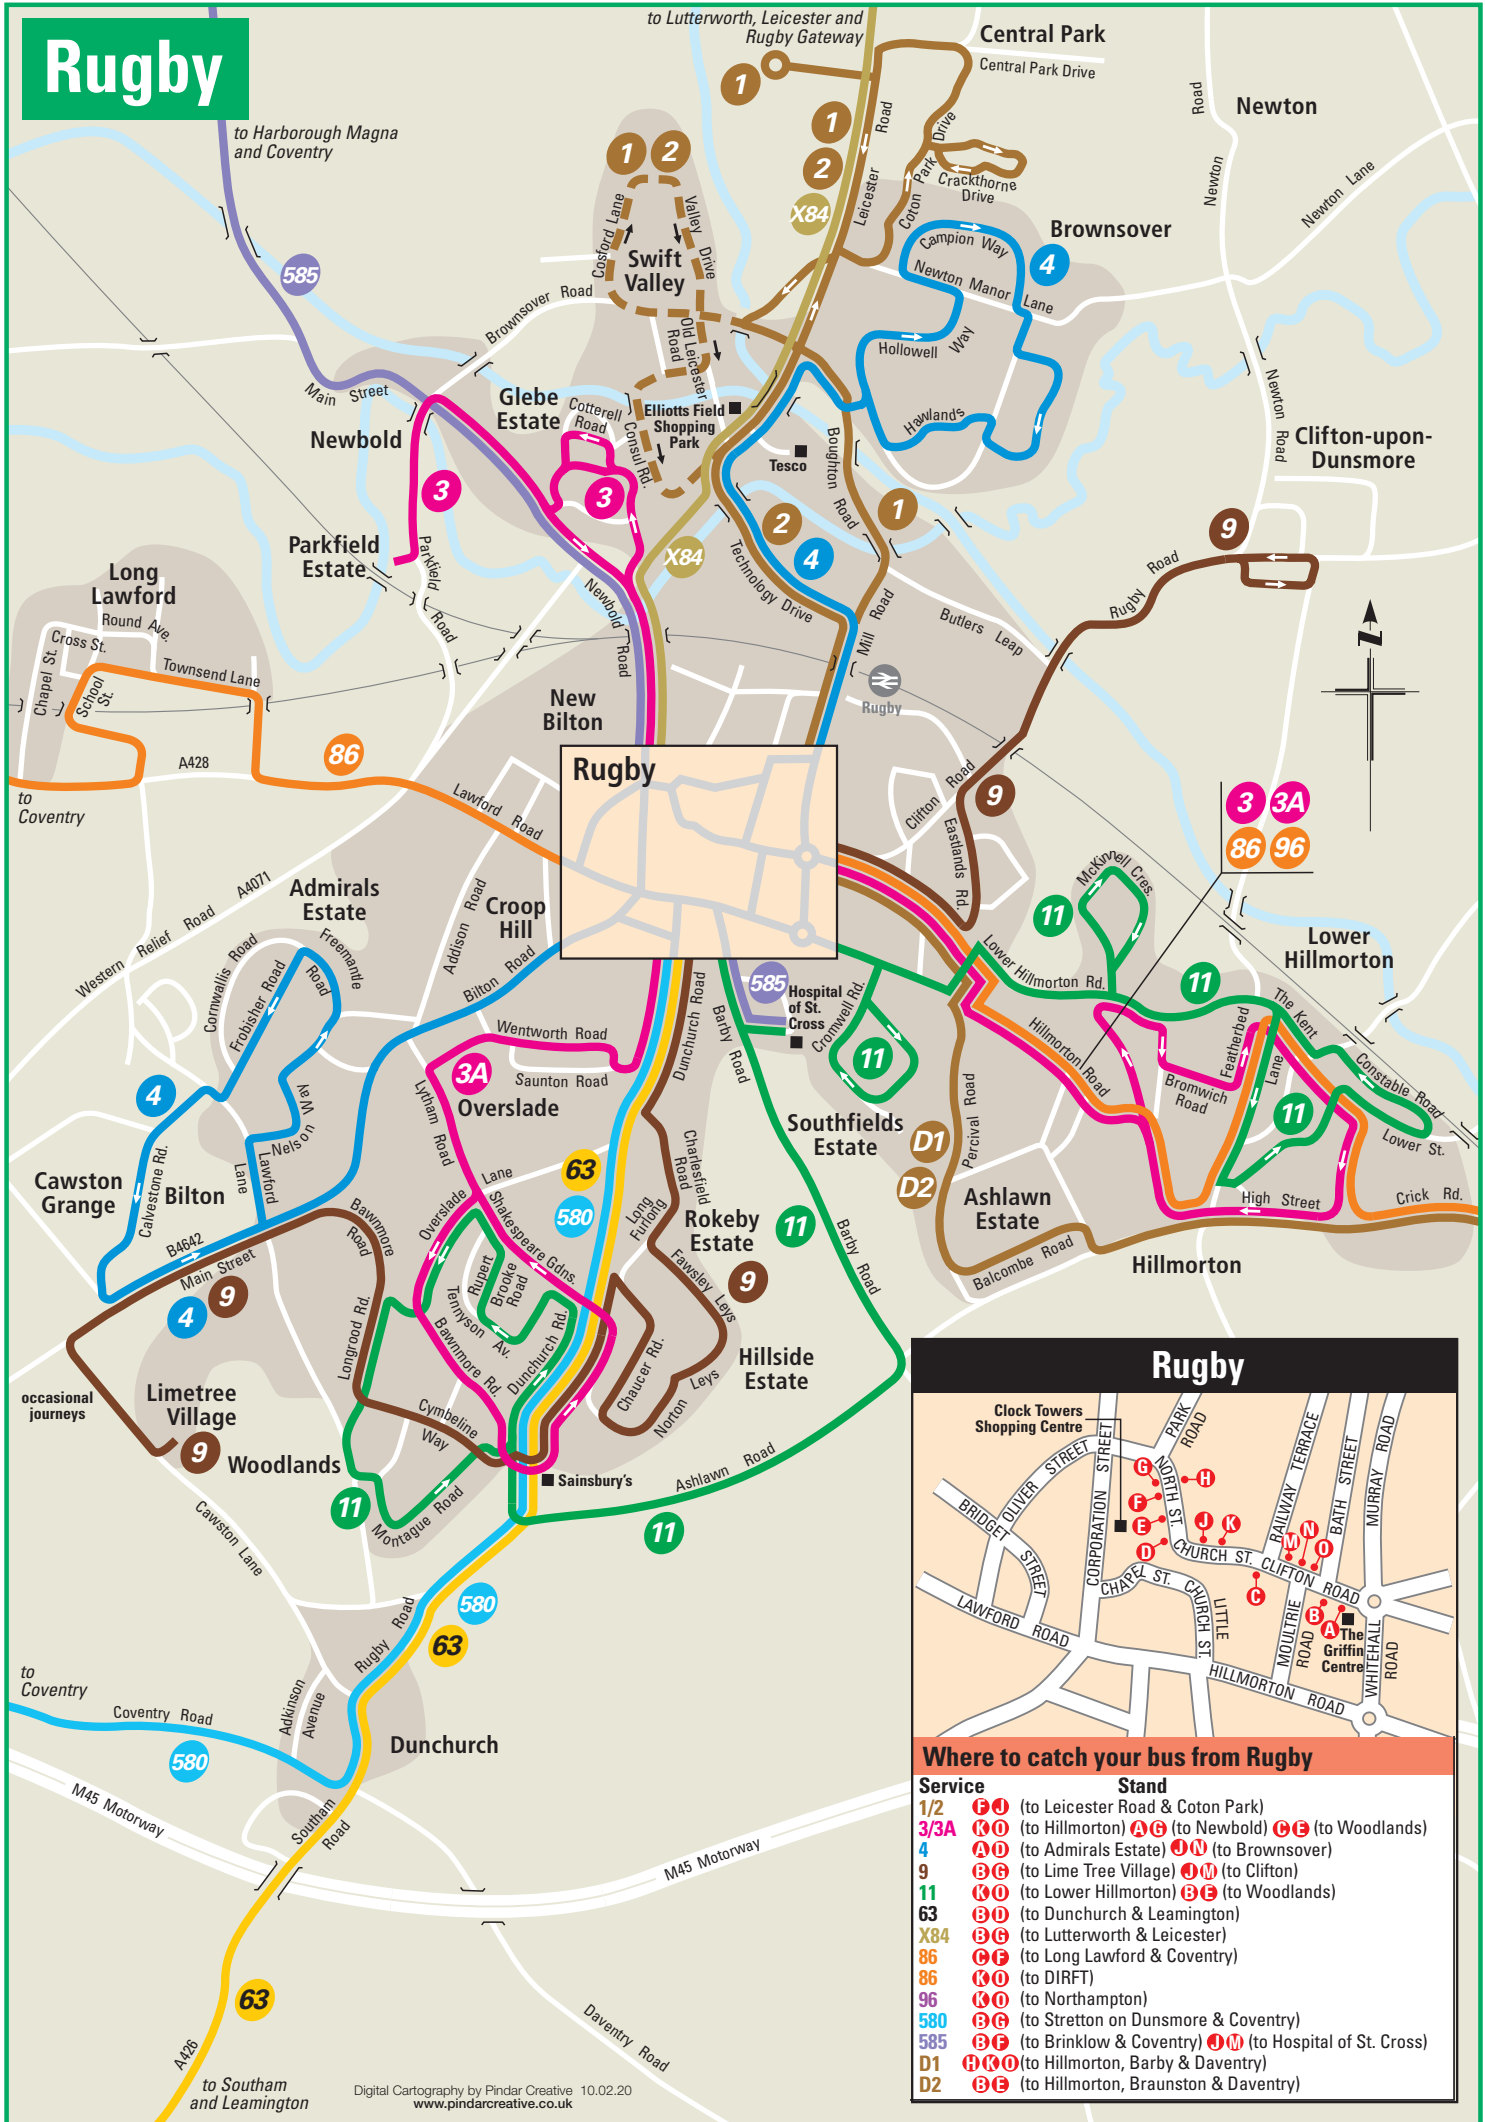

# Rugby

**Where to catch your bus from Rugby**

Service	Stand
1/2	F J (to Leicester Road & Coton Park)
3/3A	K O (to Hillmorton) A G (to Newbold) C E (to Woodlands)
4	A D (to Admirals Estate) J N (to Brownsover)
9	B G (to Lime Tree Village) J M (to Clifton)
11	K O (to Lower Hillmorton) B E (to Woodlands)
63	B D (to Dunchurch & Leamington)
X84	B G (to Lutterworth & Leicester)
86	C F (to Long Lawford & Coventry)
86	K O (to DIRFT)
96	K O (to Northampton)
580	B G (to Stretton on Dunsmore & Coventry)
585	B F (to Brinklow & Coventry) J M (to Hospital of St. Cross)
D1	H K O (to Hillmorton, Barby & Daventry)
D2	B E (to Hillmorton, Braunston & Daventry)