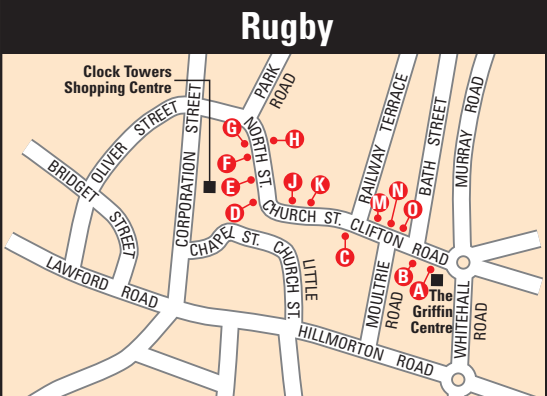

# Rugby

**Where to catch your bus from Rugby**

Service	Stand
1/2	F J (to Leicester Road & Coton Park)
3/3A	K O (to Hillmorton) A G (to Newbold) C E (to Woodlands)
4	A D (to Admirals Estate) J N (to Brownsover)
9	B G (to Lime Tree Village) J M (to Clifton)
11	K O (to Lower Hillmorton) B E (to Woodlands)
63	B D (to Dunchurch & Leamington)
X84	B G (to Lutterworth & Leicester)
86	C F (to Long Lawford & Coventry)
86	K O (to DIRFT)
96	K O (to Northampton)
580	B G (to Stretton on Dunsmore & Coventry)
585	B F (to Brinklow & Coventry) J M (to Hospital of St. Cross)
D1	H K O (to Hillmorton, Barby & Daventry)
D2	B E (to Hillmorton, Braunston & Daventry)