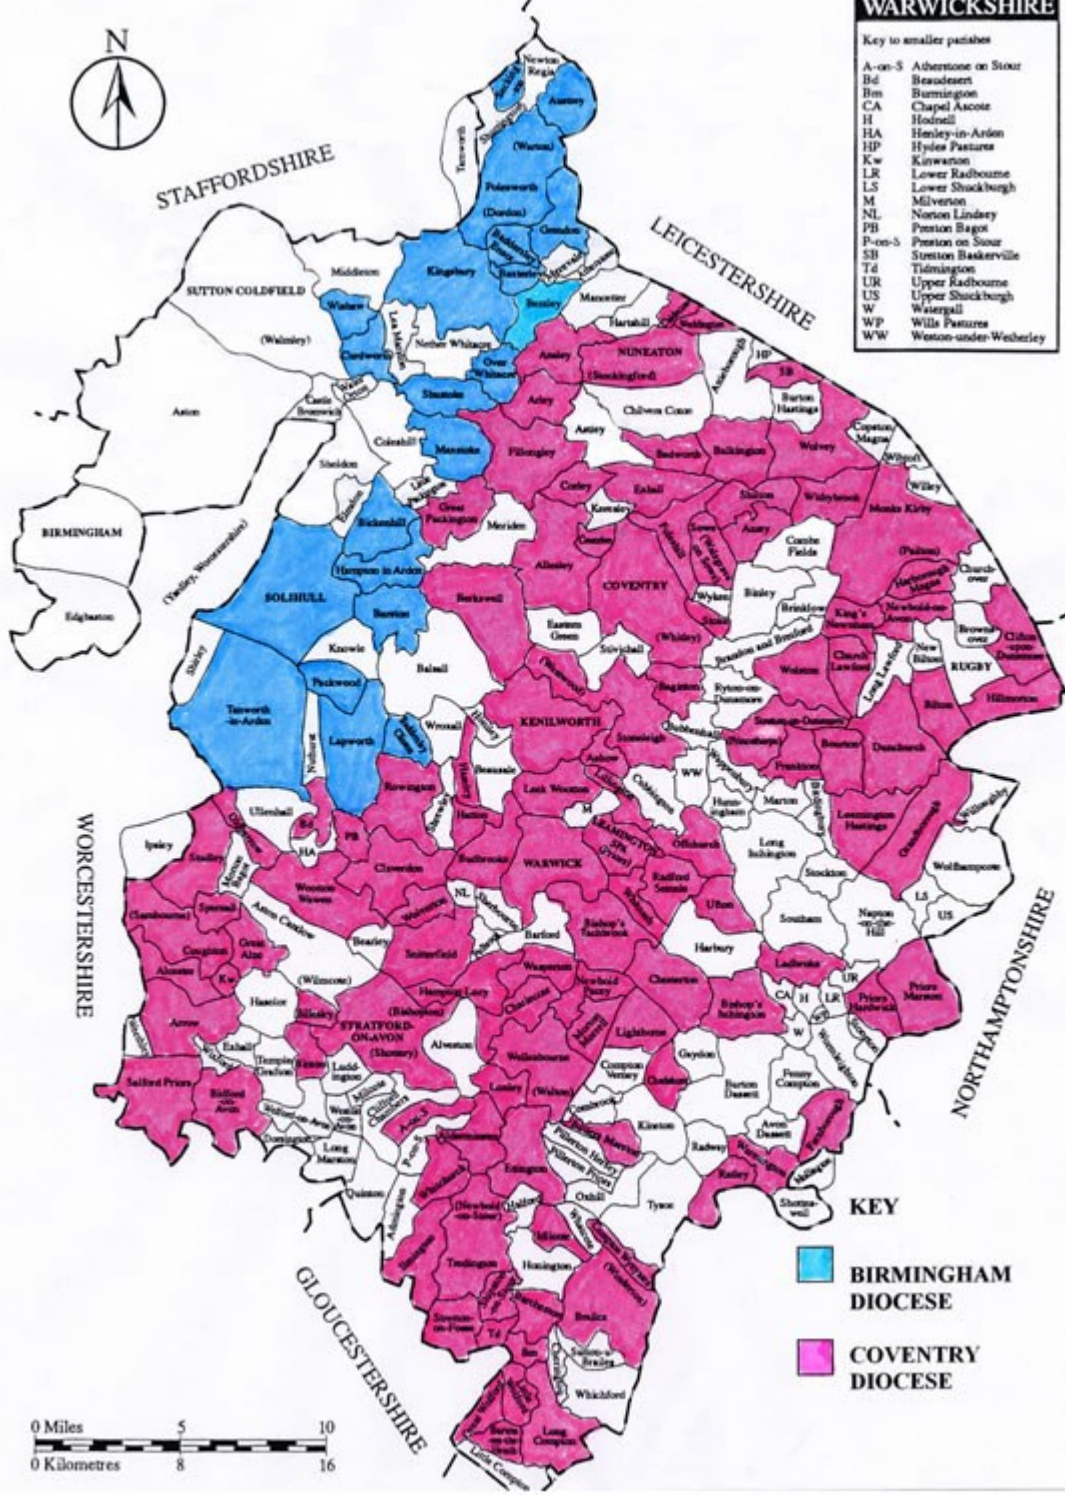

STARWICKSHIRE

Key to smaller parishes

A-on-S	Atherstone on Stour
Bd	Beadeston
Bm	Birmingham
CA	Chapel Ascote
H	Hodnott
HA	Hanley-in-Arden
HP	Hydes Pastures
Kw	Kinwarton
LR	Lower Radbourne
LS	Lower Shuckburgh
M	Milverton
NL	Norton Lindsey
PB	Penton Bagot
P-on-S	Penton on Stour
SB	Stretton Baskerville
Td	Tidmington
UR	Upper Radbourne
US	Upper Shuckburgh
W	Wasegall
WP	Wills Pastures
WW	Wetton-under-Webley

KEY

 BIRMINGHAM DIOCESE
 COVENTRY DIOCESE