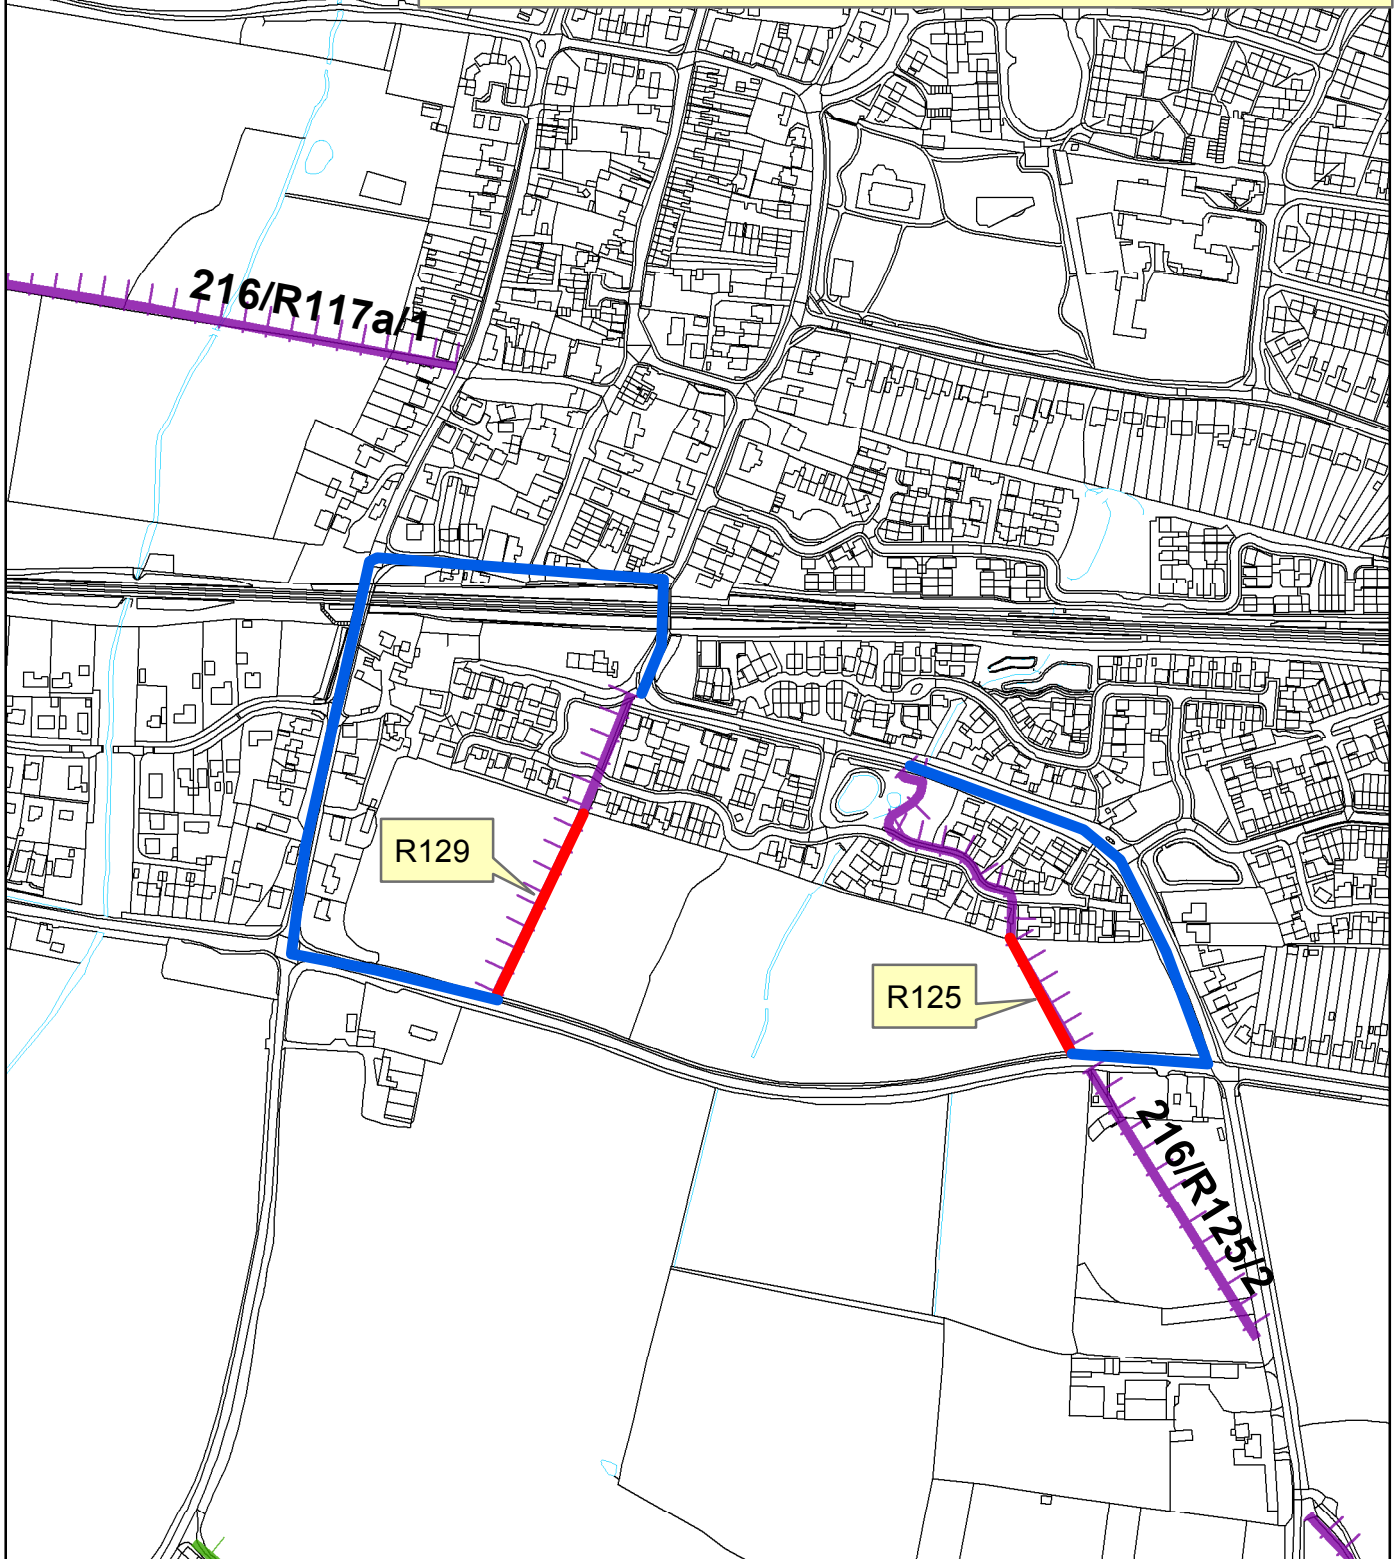

Sections of Public Footpaths
R125 & R129 affected by the closures

Suggested alternative routes

Title: R125 & R129 Temporary Closures
Subtitle: Red - sections closed, Blue - suggested alternative routes

Produced by: MK

Date: 22/12/22

1:5,000

0 25 50 100 150 200

Meters

Rights of Way