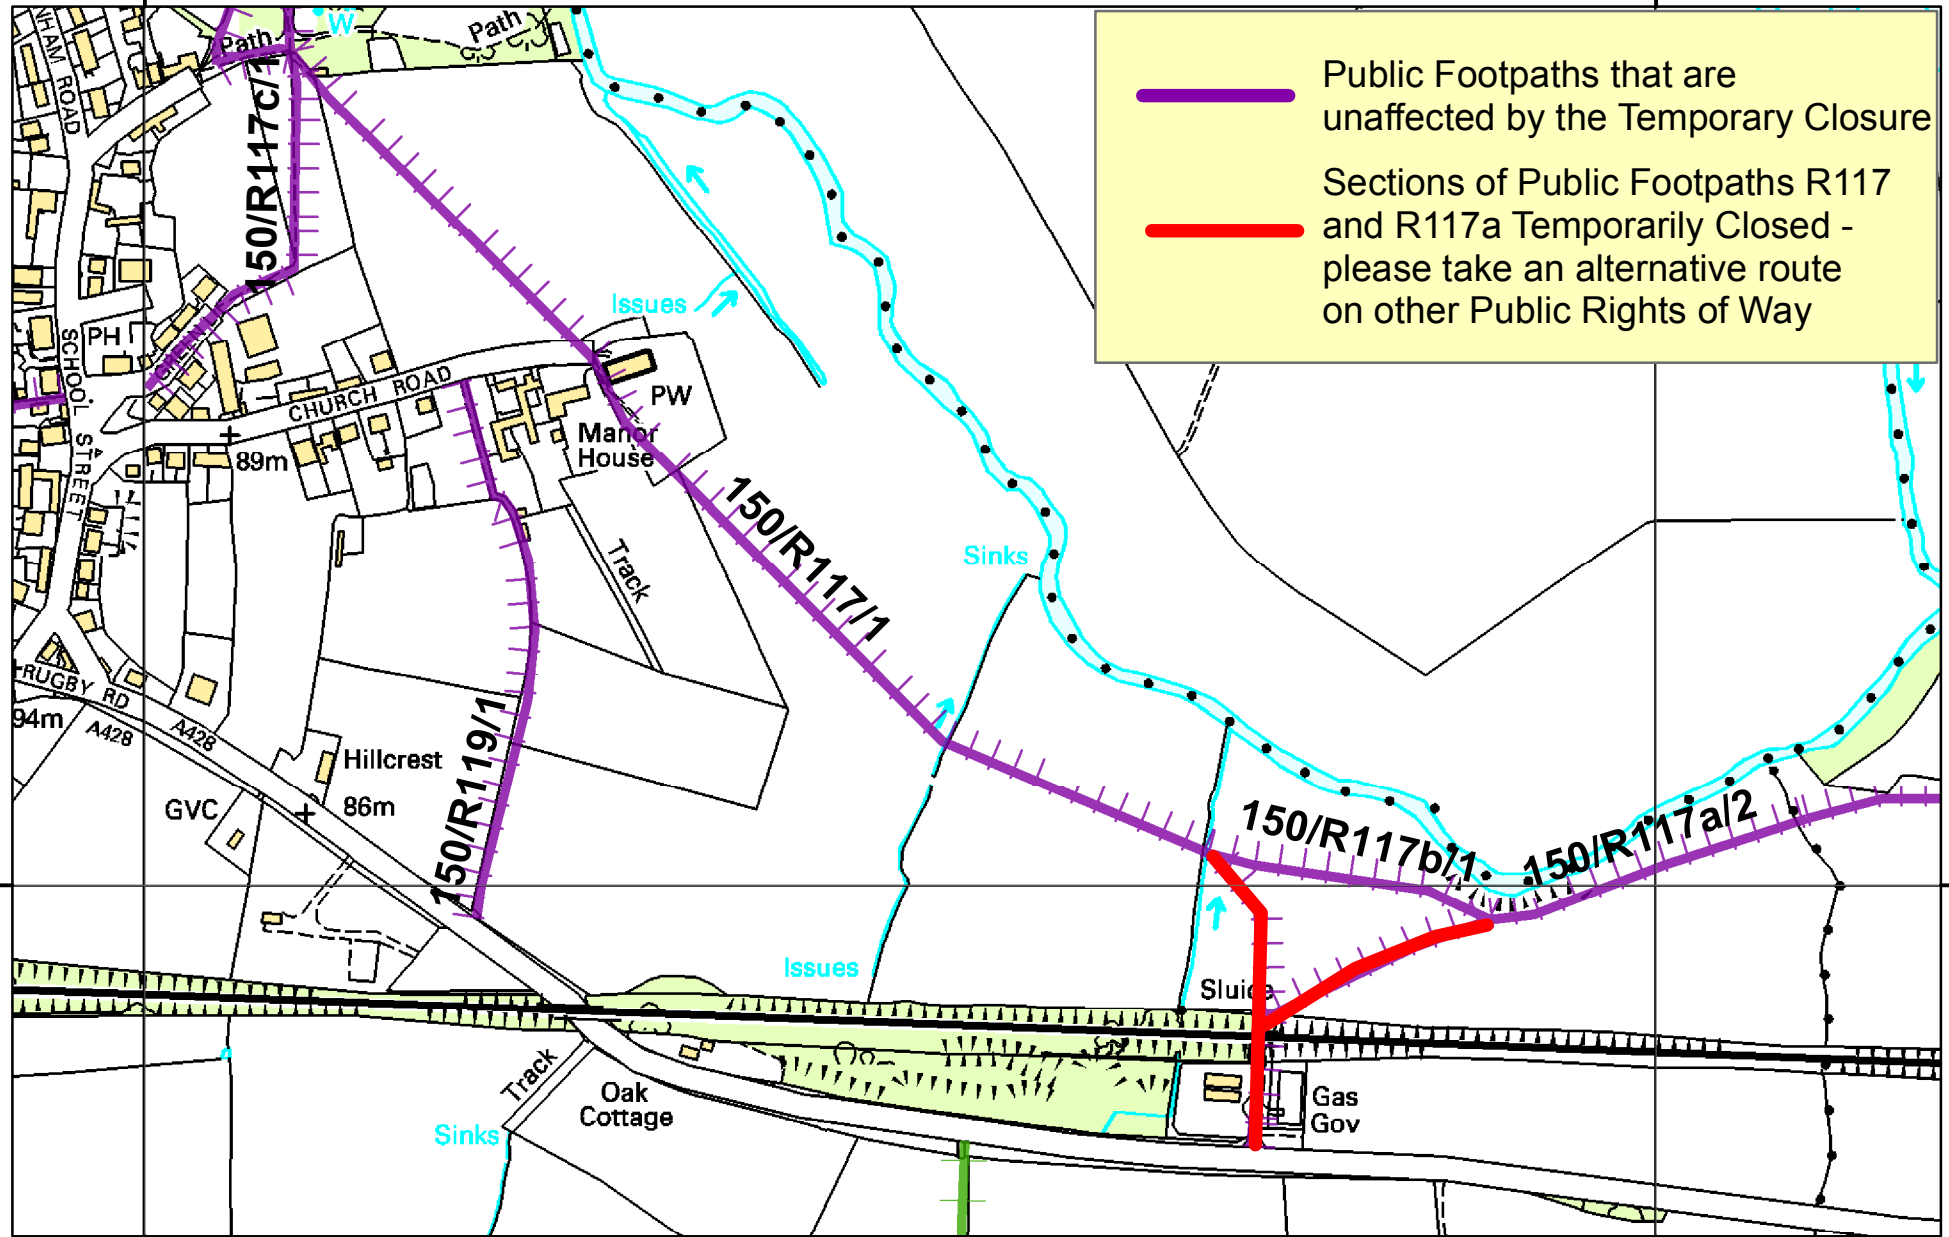

445000 000000

446000 000000

 Public Footpaths that are unaffected by the Temporary Closure  
 Sections of Public Footpaths R117 and R117a Temporarily Closed - please take an alternative route on other Public Rights of Way

276000 000000

276000 000000

445000 000000

446000 000000

### Title: R117 and R117a Tempoyary Closures

Subtitle: Fro Network Rail bridge repair

Produced By: MK

Date: 09/11/22

Scale: 1:5,000