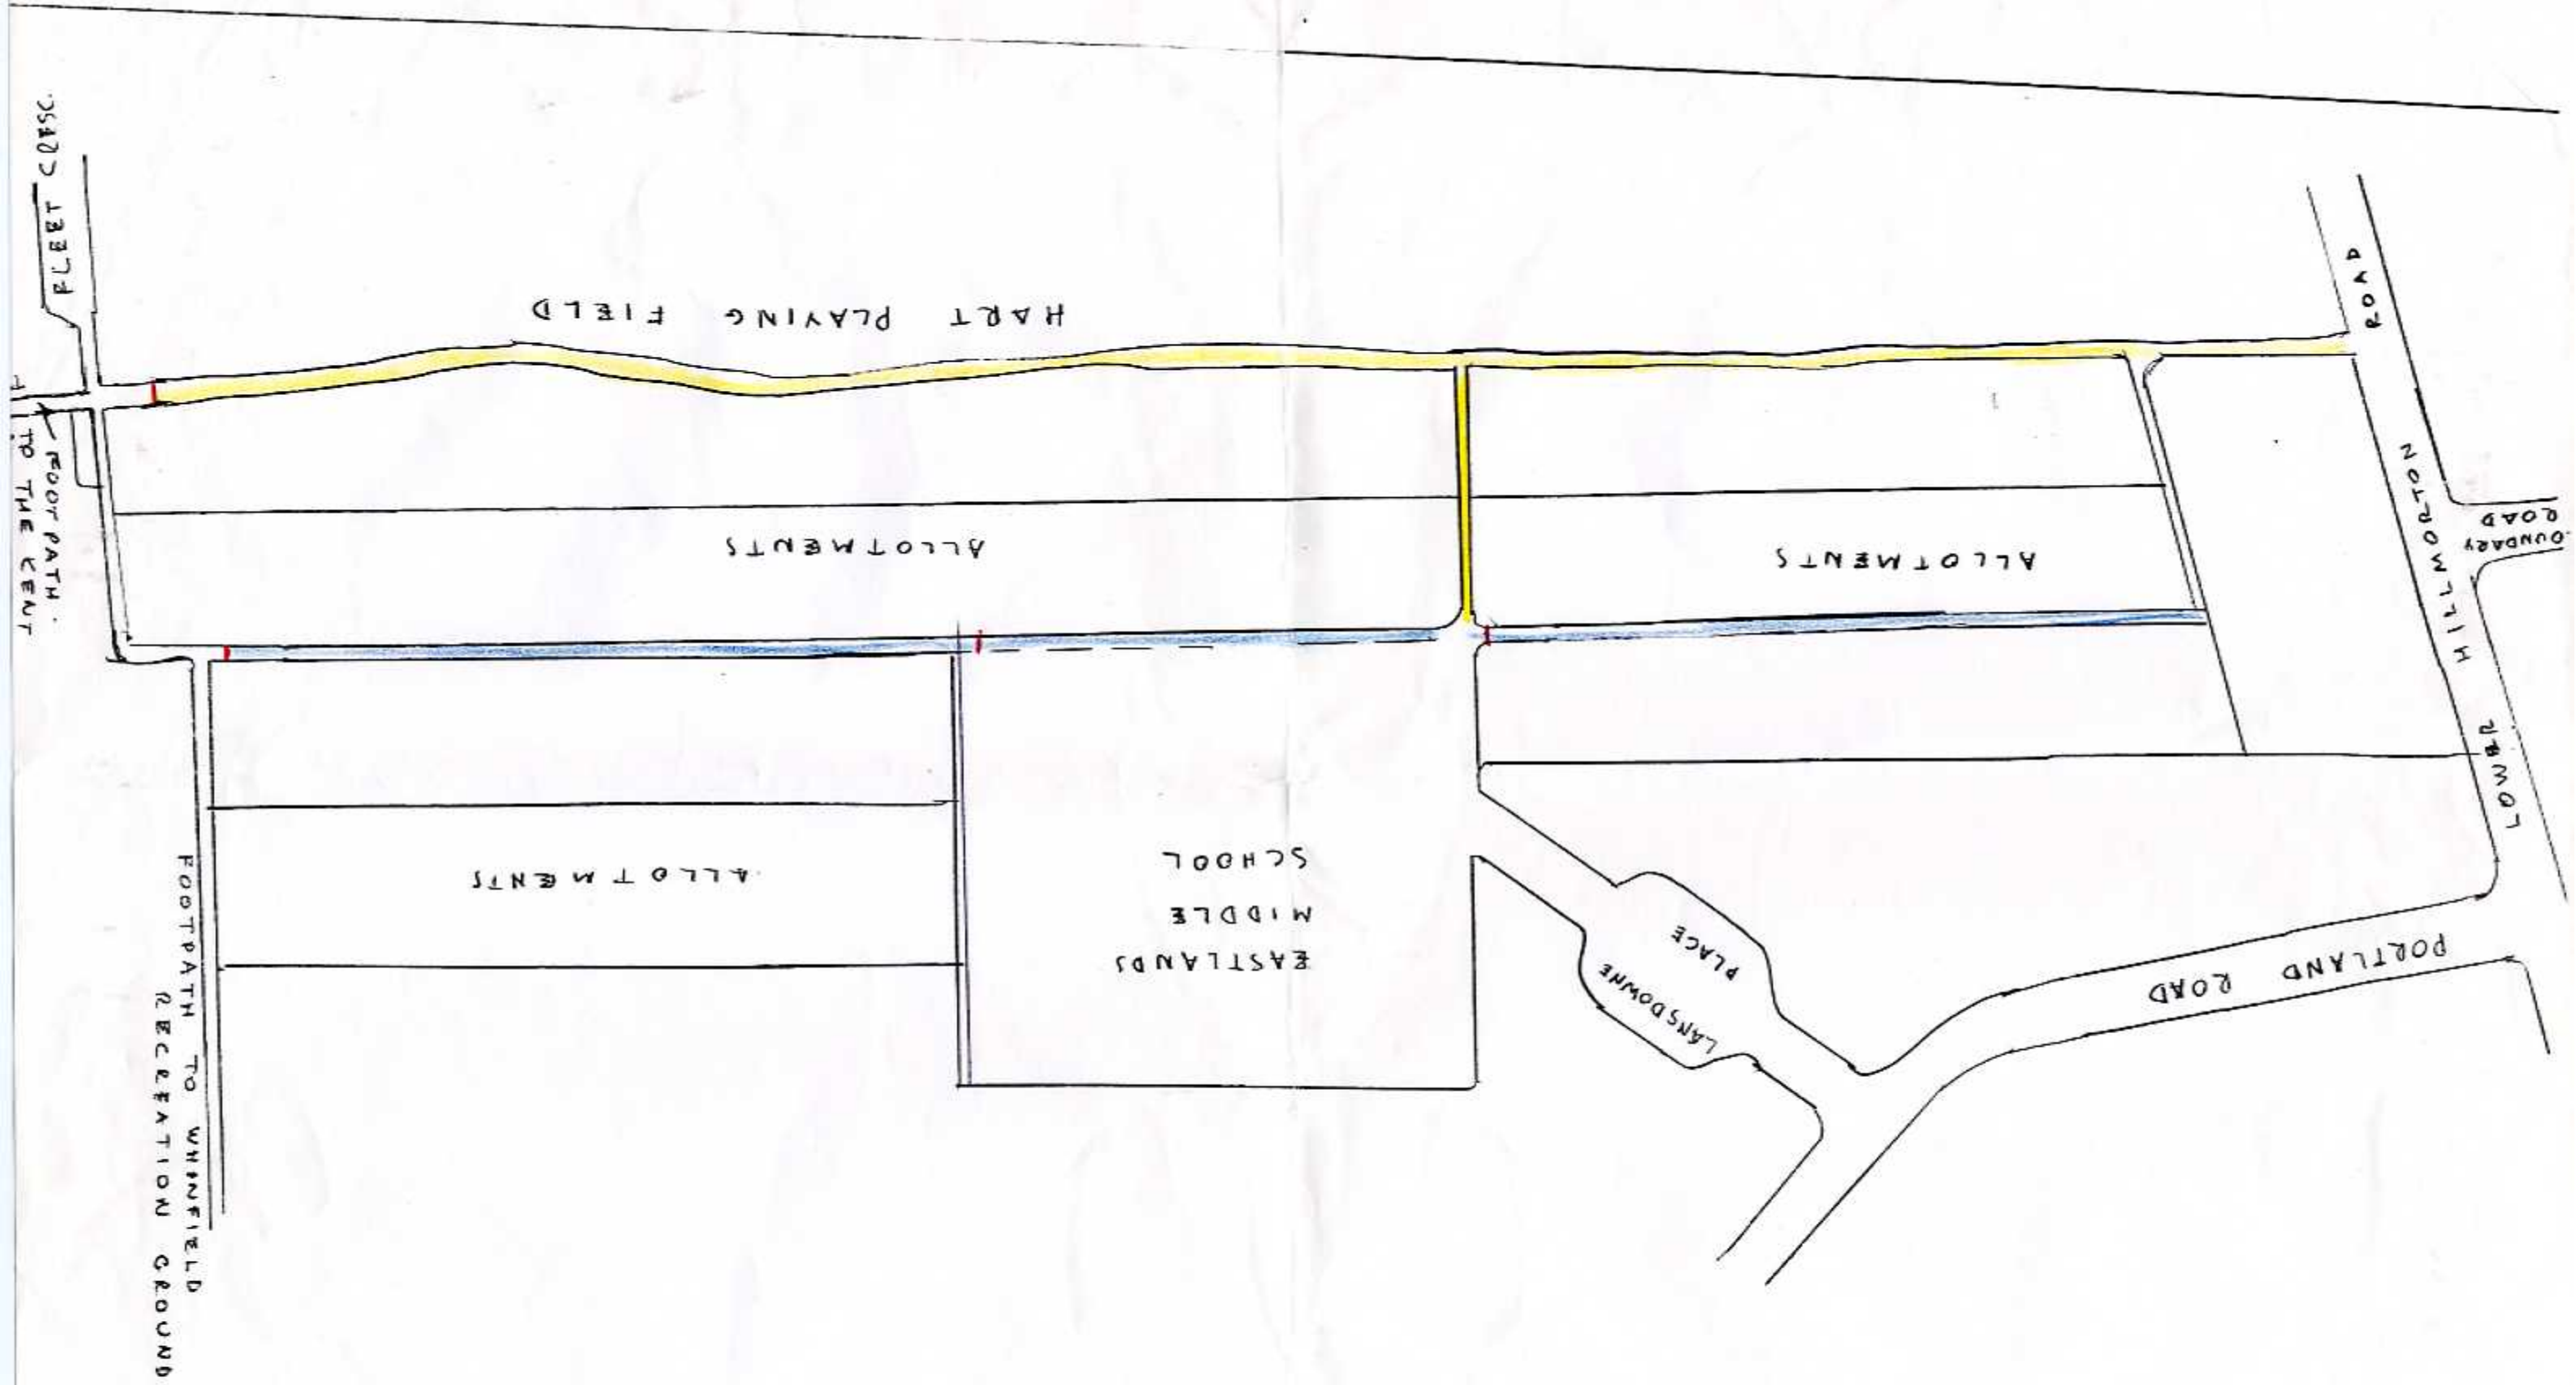

Eastland Allotments, Rugby – Application by Mrs Langley, 69 Lawrence Road,
rugby, CV21 3SA based on many years usage.

This copy has been made by or with the authority of Warwickshire County Council pursuant to section 47 of the Copyright Designs and Patents Act 1988 ("the Act"). Unless the Act provides a relevant exception to copyright, the copy must not be copied without the prior permission of the copyright owner