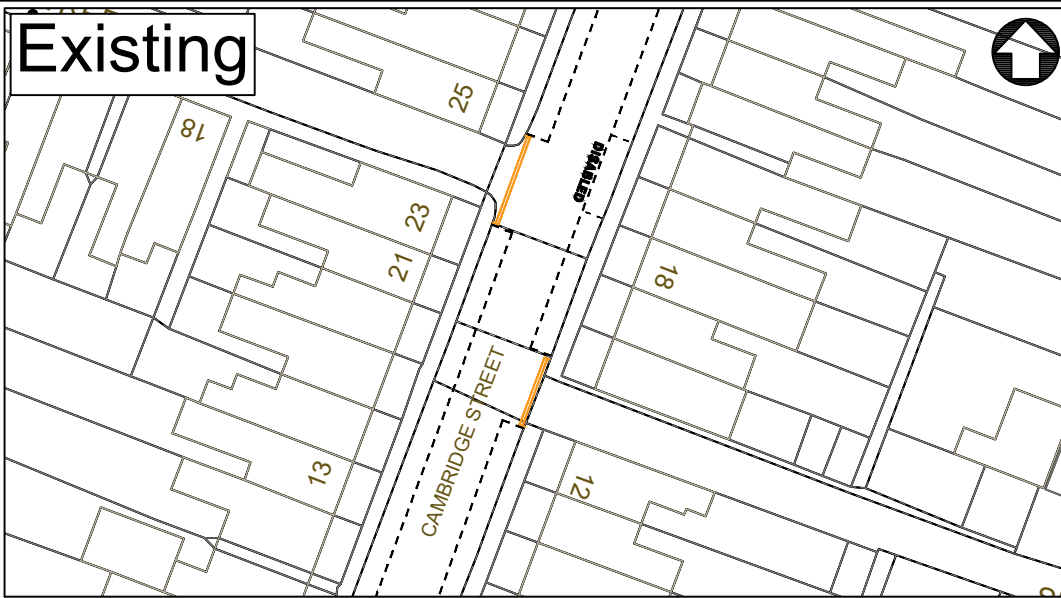

Existing

Proposed

C:\Users\efar2\AppData\Local\Temp\AcPublish_20748\21 Cambridge Street DPB.dwg

Warwickshire County Council
County Highways Minor Works
Warwickshire County Council
Shire Hall
Warwick
CV34 4RL
Tel: 01926 410410
www.warwickshire.gov.uk
chminorworks@warwickshire.gov.uk

NOTES

© Crown Copyright and database right 2025. Ordnance Survey AC000019520

REV	DATE	BY	CHK	AMENDMENT
-	-/-/-	-	-	-
-	-/-/-	-	-	-
-	-/-/-	-	-	-
-	-/-/-	-	-	-
-	-/-/-	-	-	-

Drawing title	Proposed Disabled Bay 21 Cambridge Street Rugby Warwickshire
Project title	Disabled Parking Bays 2025

Drawn by	EM-M	Checked by	EF-L
Date	Oct 2025		
Scale	NTS @ A4_L		
Drawing number	PTRO25 026