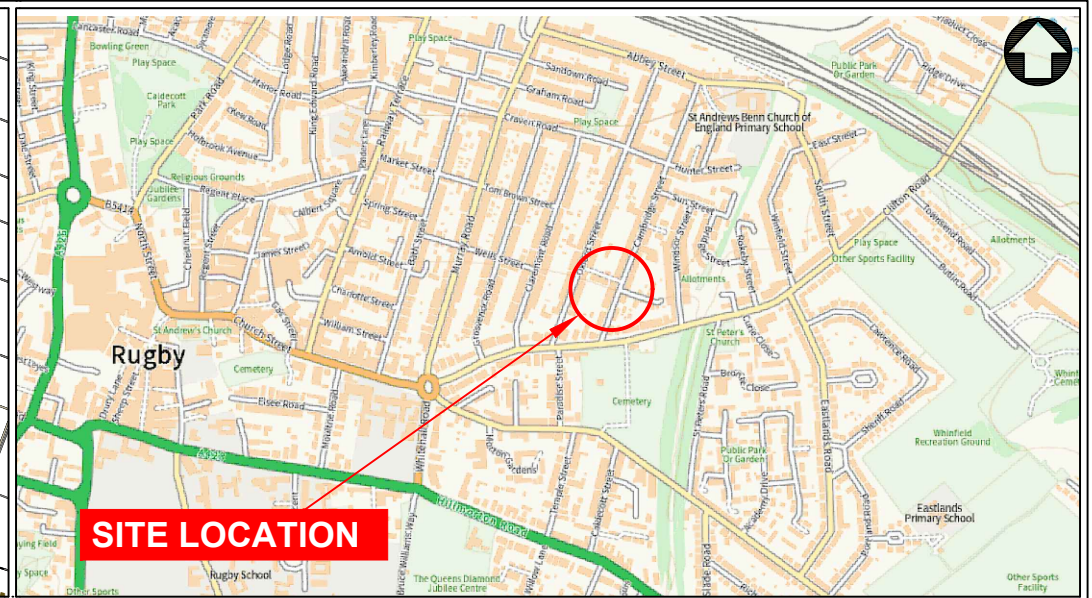

Existing

Proposed

C:\Users\efar2\AppData\Local\Temp\AcPublish_20748\21 Cambridge Street DPB.dwg

Warwickshire County Council
County Highways Minor Works
Warwickshire County Council
Shire Hall
Warwick
CV34 4RL
Tel: 01926 410410
www.warwickshire.gov.uk
chminorworks@warwickshire.gov.uk

NOTES

© Crown Copyright and database right 2025. Ordnance Survey AC000019520

REV	DATE	BY	CHK	AMENDMENT
-	-/-/-	-	-	-
-	-/-/-	-	-	-
-	-/-/-	-	-	-
-	-/-/-	-	-	-
-	-/-/-	-	-	-

Drawing title	Proposed Disabled Bay 21 Cambridge Street Rugby Warwickshire
Project title	Disabled Parking Bays 2025

Drawn by	EM-M	Checked by	EF-L
Date	Oct 2025		
Scale	NTS @ A4_L		
Drawing number	PTRO25 026