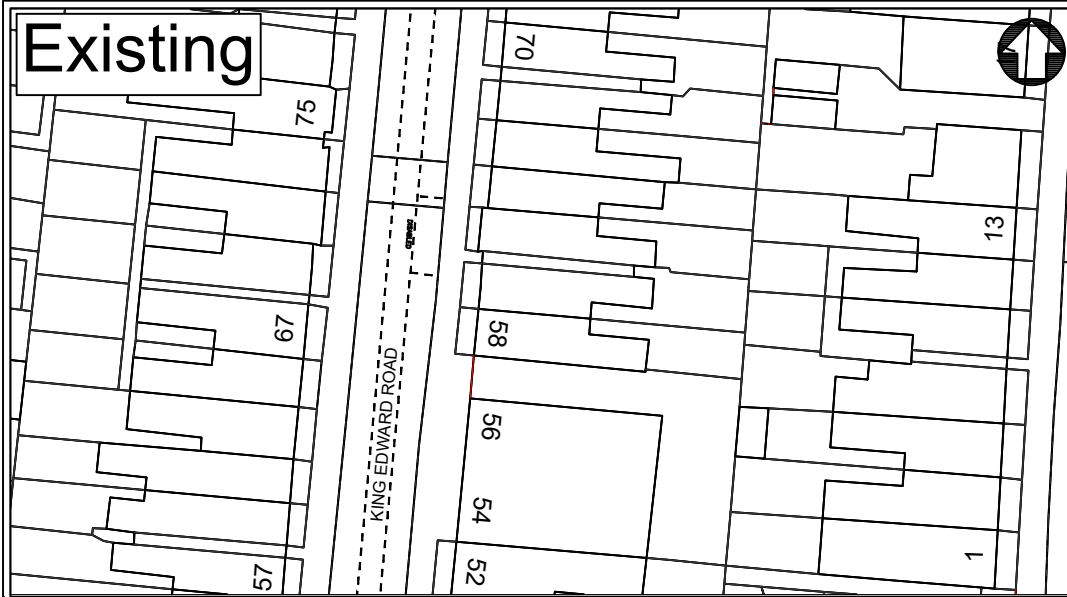

Existing

SITE LOCATION

Proposed