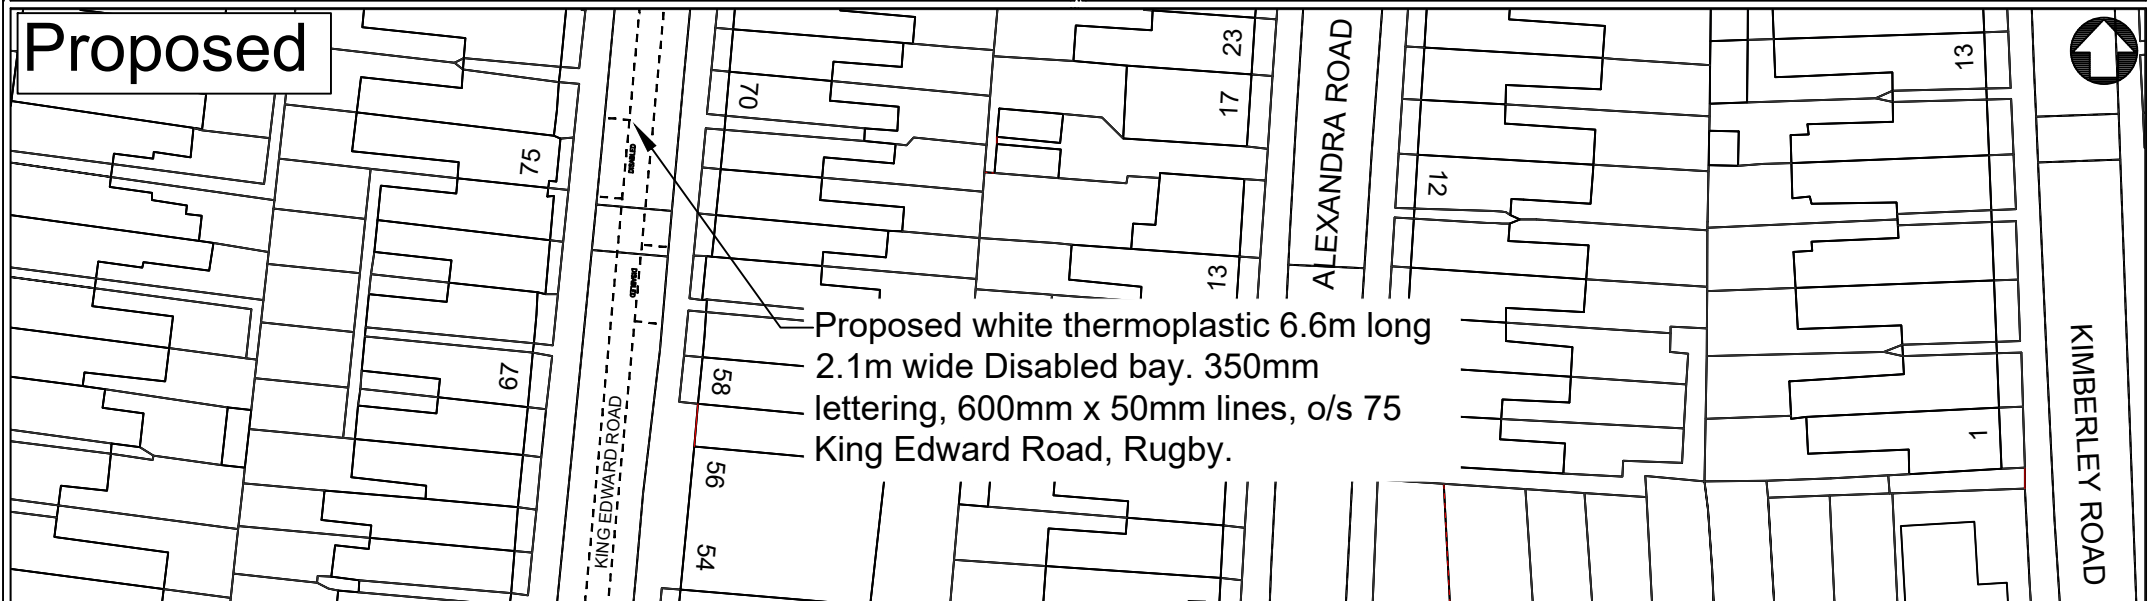

Proposed white thermoplastic 6.6m long
2.1m wide Disabled bay. 350mm
lettering, 600mm x 50mm lines, o/s 75
King Edward Road, Rugby.

C:\Users\efar2\AppData\Local\Temp\AcPublish_20464\75 King Edward Road.dwg

NOTES

REV	DATE	BY	CHK	AMENDMENT
-	--/--	-	-	-
-	--/--	-	-	-
-	--/--	-	-	-
-	--/--	-	-	-
-	--/--	-	-	-

Drawing title Proposed Disabled Bay King Edward Road Rugby Warwickshire	Drawn by EFL Checked by PM Date Dec 25 Scale 1:1000 @ A4_L
Project title Disabled Parking Bays 2025	Drawing number PTRO25 040

County Highways Minor Works
Warwickshire County Council
Shire Hall
Warwick
CV34 4RL
Tel: 01926 410410