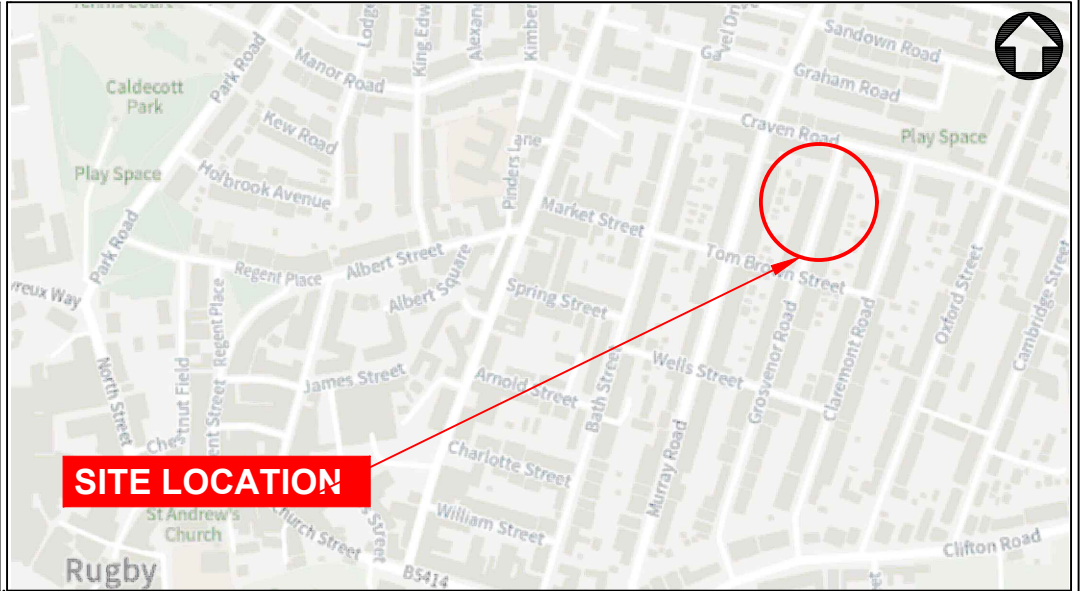

Existing

Proposed

C:\Users\efar2\AppData\Local\Temp\AcPublish_18476\91,94 & 97 Grosvenor Road.dwg

County Highways Minor Works
Warwickshire County Council
Shire Hall
Warwick
CV34 4RL
Tel: 01926 410410

NOTES

© Crown Copyright and database right 2025. Ordnance Survey AC000019520

REV	DATE	BY	CHK	AMENDMENT
-	--/--	-	-	-
-	--/--	-	-	-
-	--/--	-	-	-
-	--/--	-	-	-
-	--/--	-	-	-

Drawing title	Proposed Disabled Bay Grosvenor Road Rugby Warwickshire
Project title	Disabled Parking Bays 2025

Drawn by	EFL	Checked by	PM
Date	NOV 2025		
Scale	A4		
Drawing number	PTRO25 028