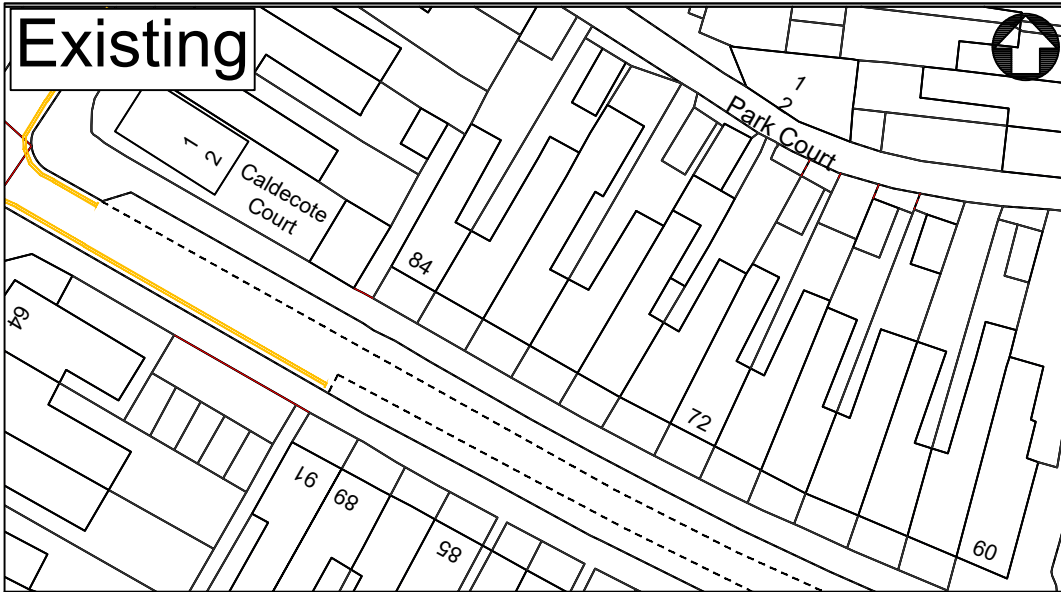

Existing

Proposed

C:\Users\efar2\AppData\Local\Temp\AcPublish_11248\84 Manor Road FINAL, Rugby.dwg

County Highways Minor Works
Warwickshire County Council
Shire Hall
Warwick
CV34 4RL
Tel: 01926 410410

www.warwickshire.gov.uk
chminorworks@warwickshire.gov.uk

Drawn by	EFL	Checked by	PM
Date	APRIL 2026		
Scale	1:1000 @ A4_L		
Drawing number	PTRO26 005		