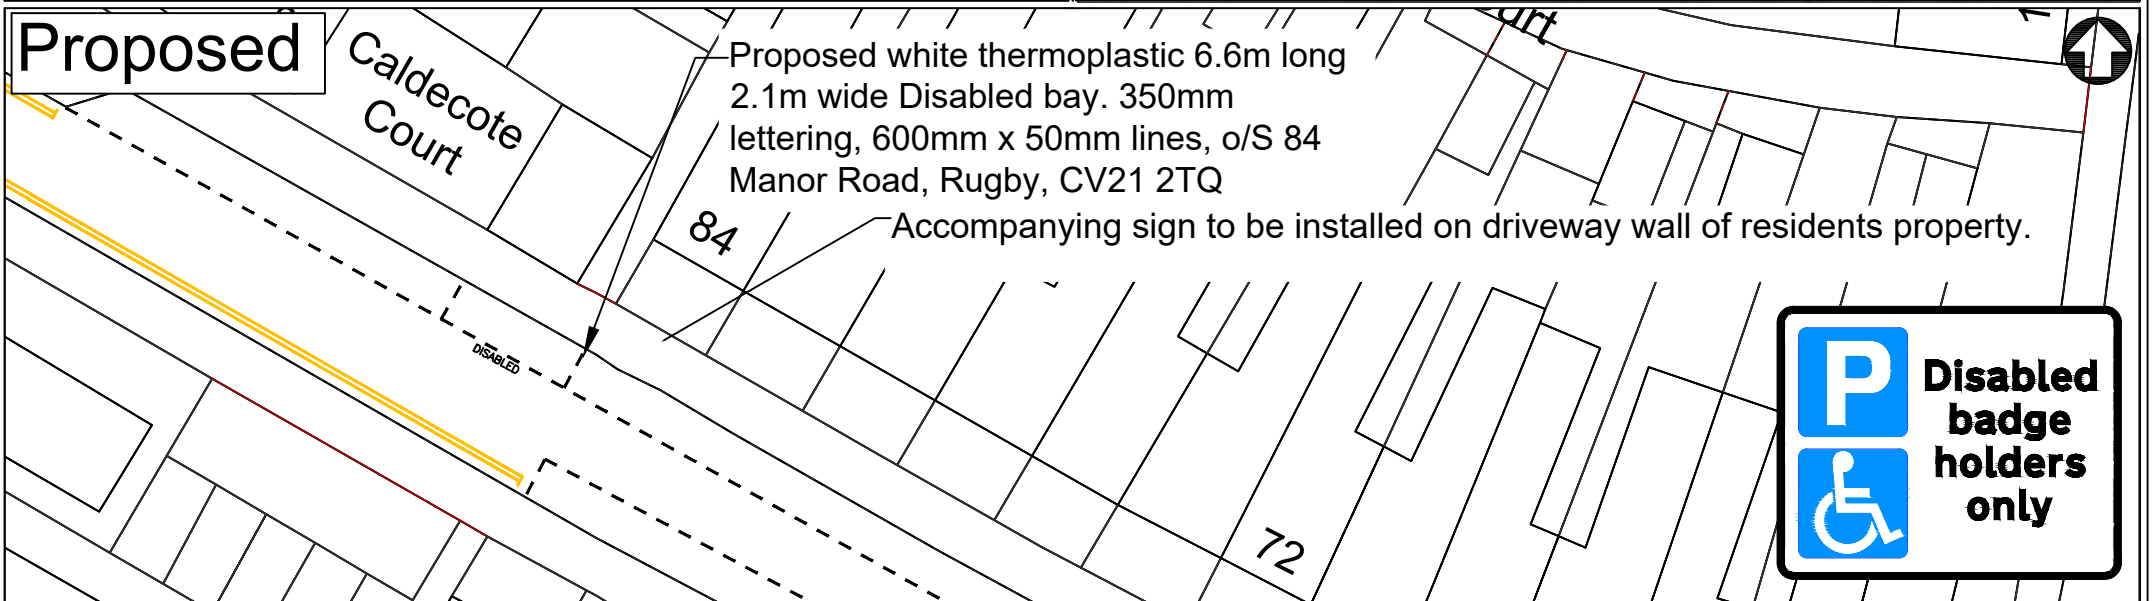

Proposed

C:\Users\efar2\AppData\Local\Temp\AcPublish_11248\84 Manor Road FINAL, Rugby.dwg

County Highways Minor Works
Warwickshire County Council
Shire Hall
Warwick
CV34 4RL
Tel: 01926 410410

www.warwickshire.gov.uk
chminorworks@warwickshire.gov.uk

NOTES

© Crown Copyright and database right 2025. Ordnance Survey AC000019520

REV	DATE	BY	CHK	AMENDMENT
-	--/--	-	-	-
-	--/--	-	-	-
-	--/--	-	-	-
-	--/--	-	-	-
-	--/--	-	-	-

Drawing title	Proposed Disabled Bay Manor Road Rugby Warwickshire
Project title	Disabled Parking Bays 2026

Drawn by	EFL	Checked by	PM
Date	APRIL 2026		
Scale	1:1000 @ A4_L		
Drawing number	PTRO26 005