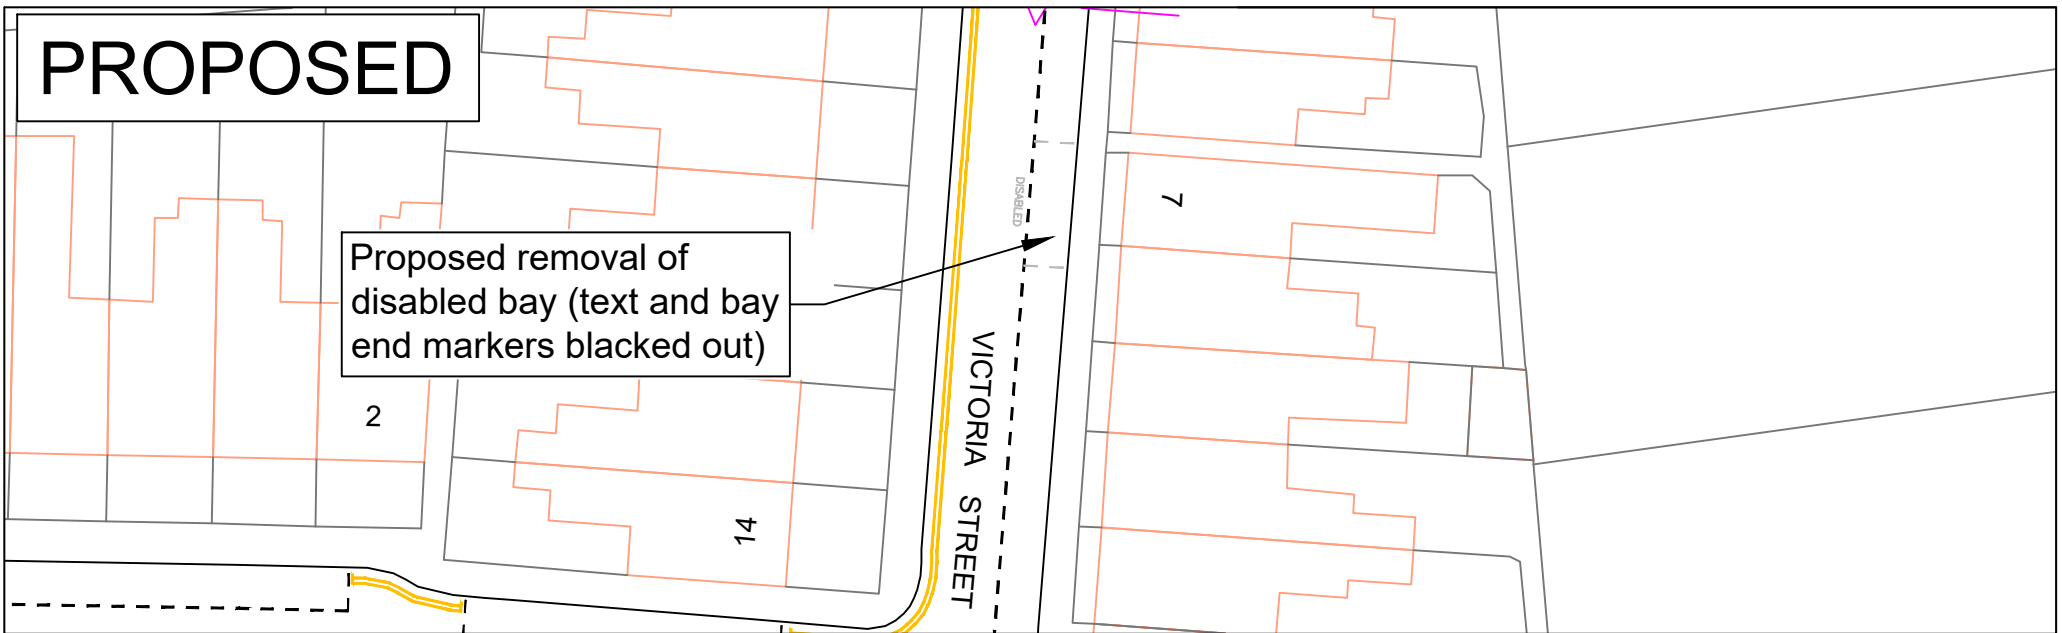

PROPOSED

County Highways Minor Works
Old Budbrooke Road,
Warwick,
CV35 7DP
Tel : 01926 410410

NOTES

REV	DATE	BY	CHK	AMENDMENT
-	--/--/--	-	-	-
-	--/--/--	-	-	-
-	--/--/--	-	-	-
-	--/--/--	-	-	-
-	--/--/--	-	-	-

Drawing title	Drawn by	Checked by
Proposed Removal of Disabled Bay, Victoria Street Leamington Spa Warwickshire	PM	EF-L
	Date	Sept 2025
	Scale	NTS @ A4_L
Project title	Drawing number	
Disabled Parking Bays 2025	PTRO25 023