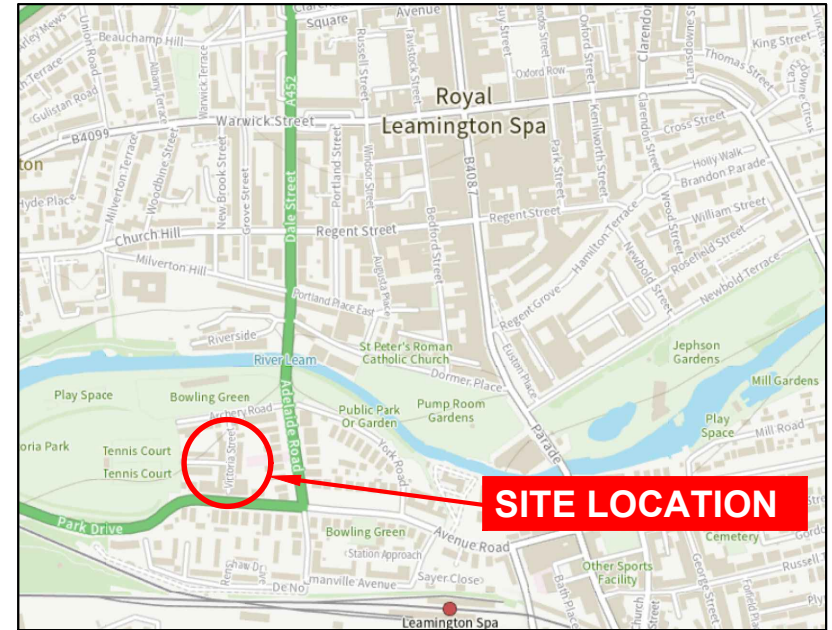

EXISTING

PROPOSED

County Highways Minor Works
Old Budbrooke Road,
Warwick,
CV35 7DP
Tel : 01926 410410

NOTES

REV	DATE	BY	CHK	AMENDMENT
-	--/--/--	-	-	-
-	--/--/--	-	-	-
-	--/--/--	-	-	-
-	--/--/--	-	-	-
-	--/--/--	-	-	-

Drawing title	Drawn by	Checked by
Proposed Removal of Disabled Bay, Victoria Street Leamington Spa Warwickshire	PM	EF-L
	Date	Sept 2025
	Scale	NTS @ A4_L
Project title	Drawing number	
Disabled Parking Bays 2025	PTRO25 023