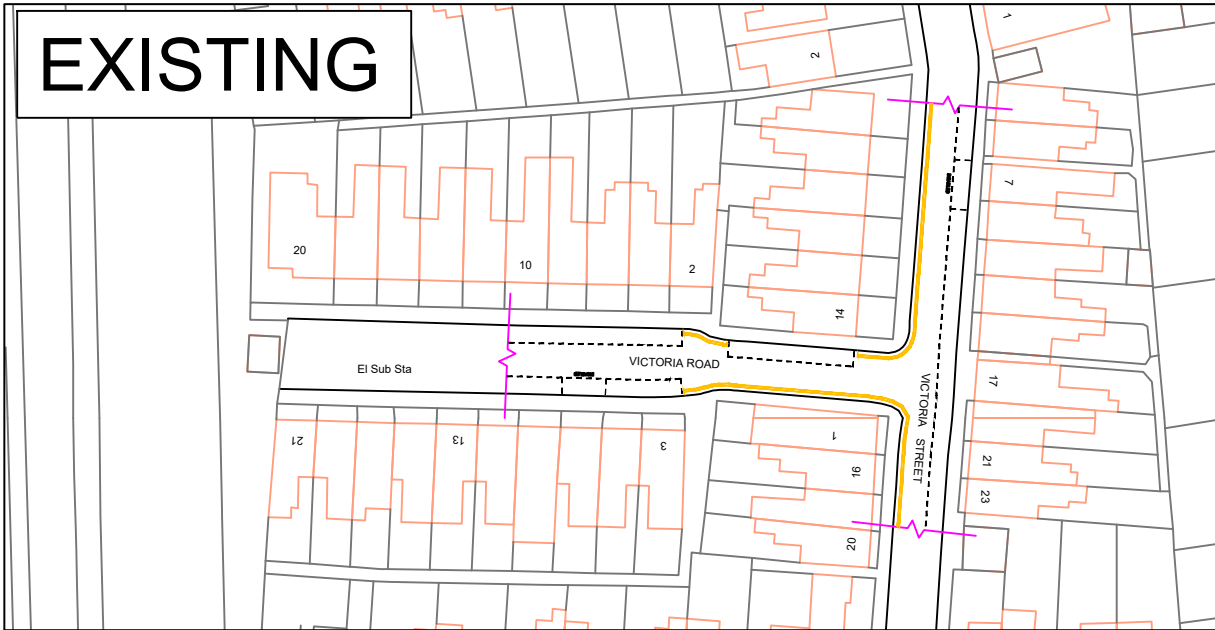

EXISTING

PROPOSED

County Highways Minor Works
Old Budbrooke Road,
Warwick,
CV35 7DP
Tel : 01926 410410

NOTES

REV	DATE	BY	CHK	AMENDMENT
-	--/--/--	-	-	-
-	--/--/--	-	-	-
-	--/--/--	-	-	-
-	--/--/--	-	-	-
-	--/--/--	-	-	-

Drawing title	Drawn by	Checked by
Proposed Removal of Disabled Bay, Victoria Street Leamington Spa Warwickshire	PM	EF-L
	Date	Sept 2025
	Scale	NTS @ A4_L
Project title	Drawing number	
Disabled Parking Bays 2025	PTRO25 023