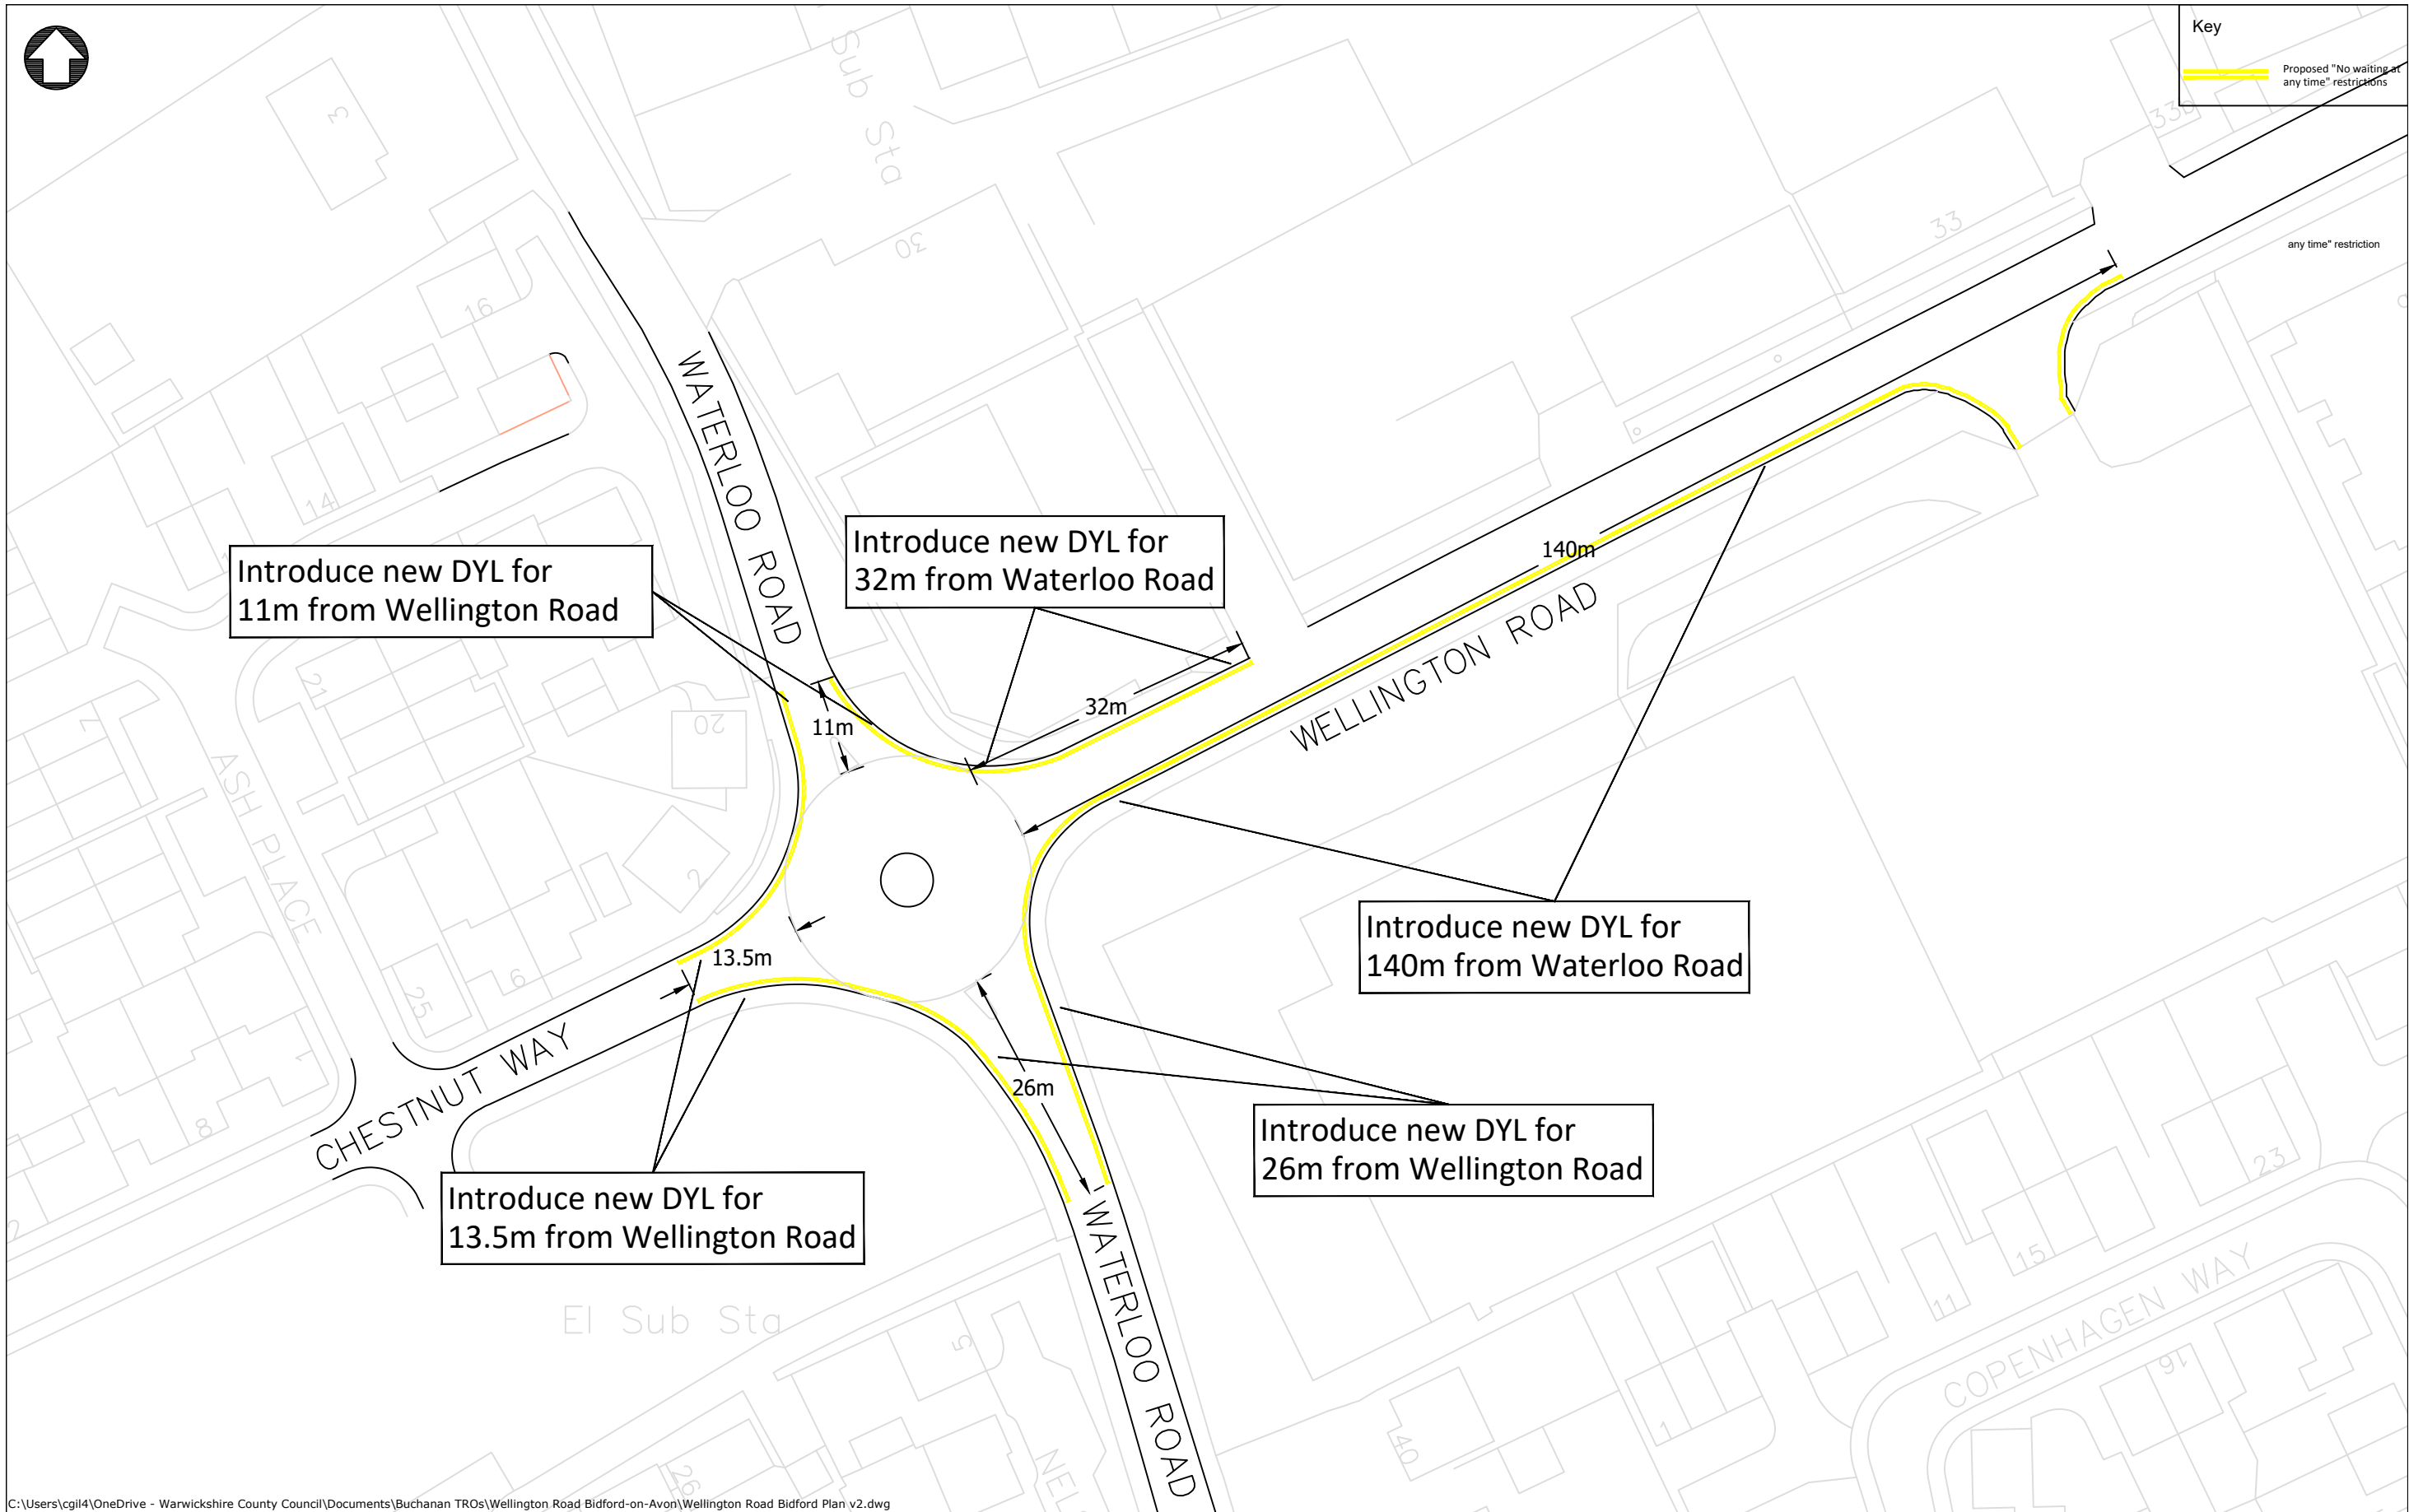

Key
 Proposed "No waiting at any time" restrictions

C:\Users\cgil4\OneDrive - Warwickshire County Council\Documents\Buchanan TR0s\Wellington Road Bidford-on-Avon\Wellington Road Bidford Plan v2.dwg

County Highways
 Minor Works
 Shire Hall Post Room
 Warwick, CV34 4SP

REV	DATE	BY	CHK	AMENDMENT
-	--/--	-	-	-
-	--/--	-	-	-
-	--/--	-	-	-
-	--/--	-	-	-
A	10/06/24	CJG	GS	Reduced DYL on NS Wellington Road

Drawing title
**Proposed "No waiting at any time" restrictions
 Wellington Rd, Waterloo Rd &
 Chestnut Way, Bidford on Avon**
 Project title
Waiting Restrictions - Bidford