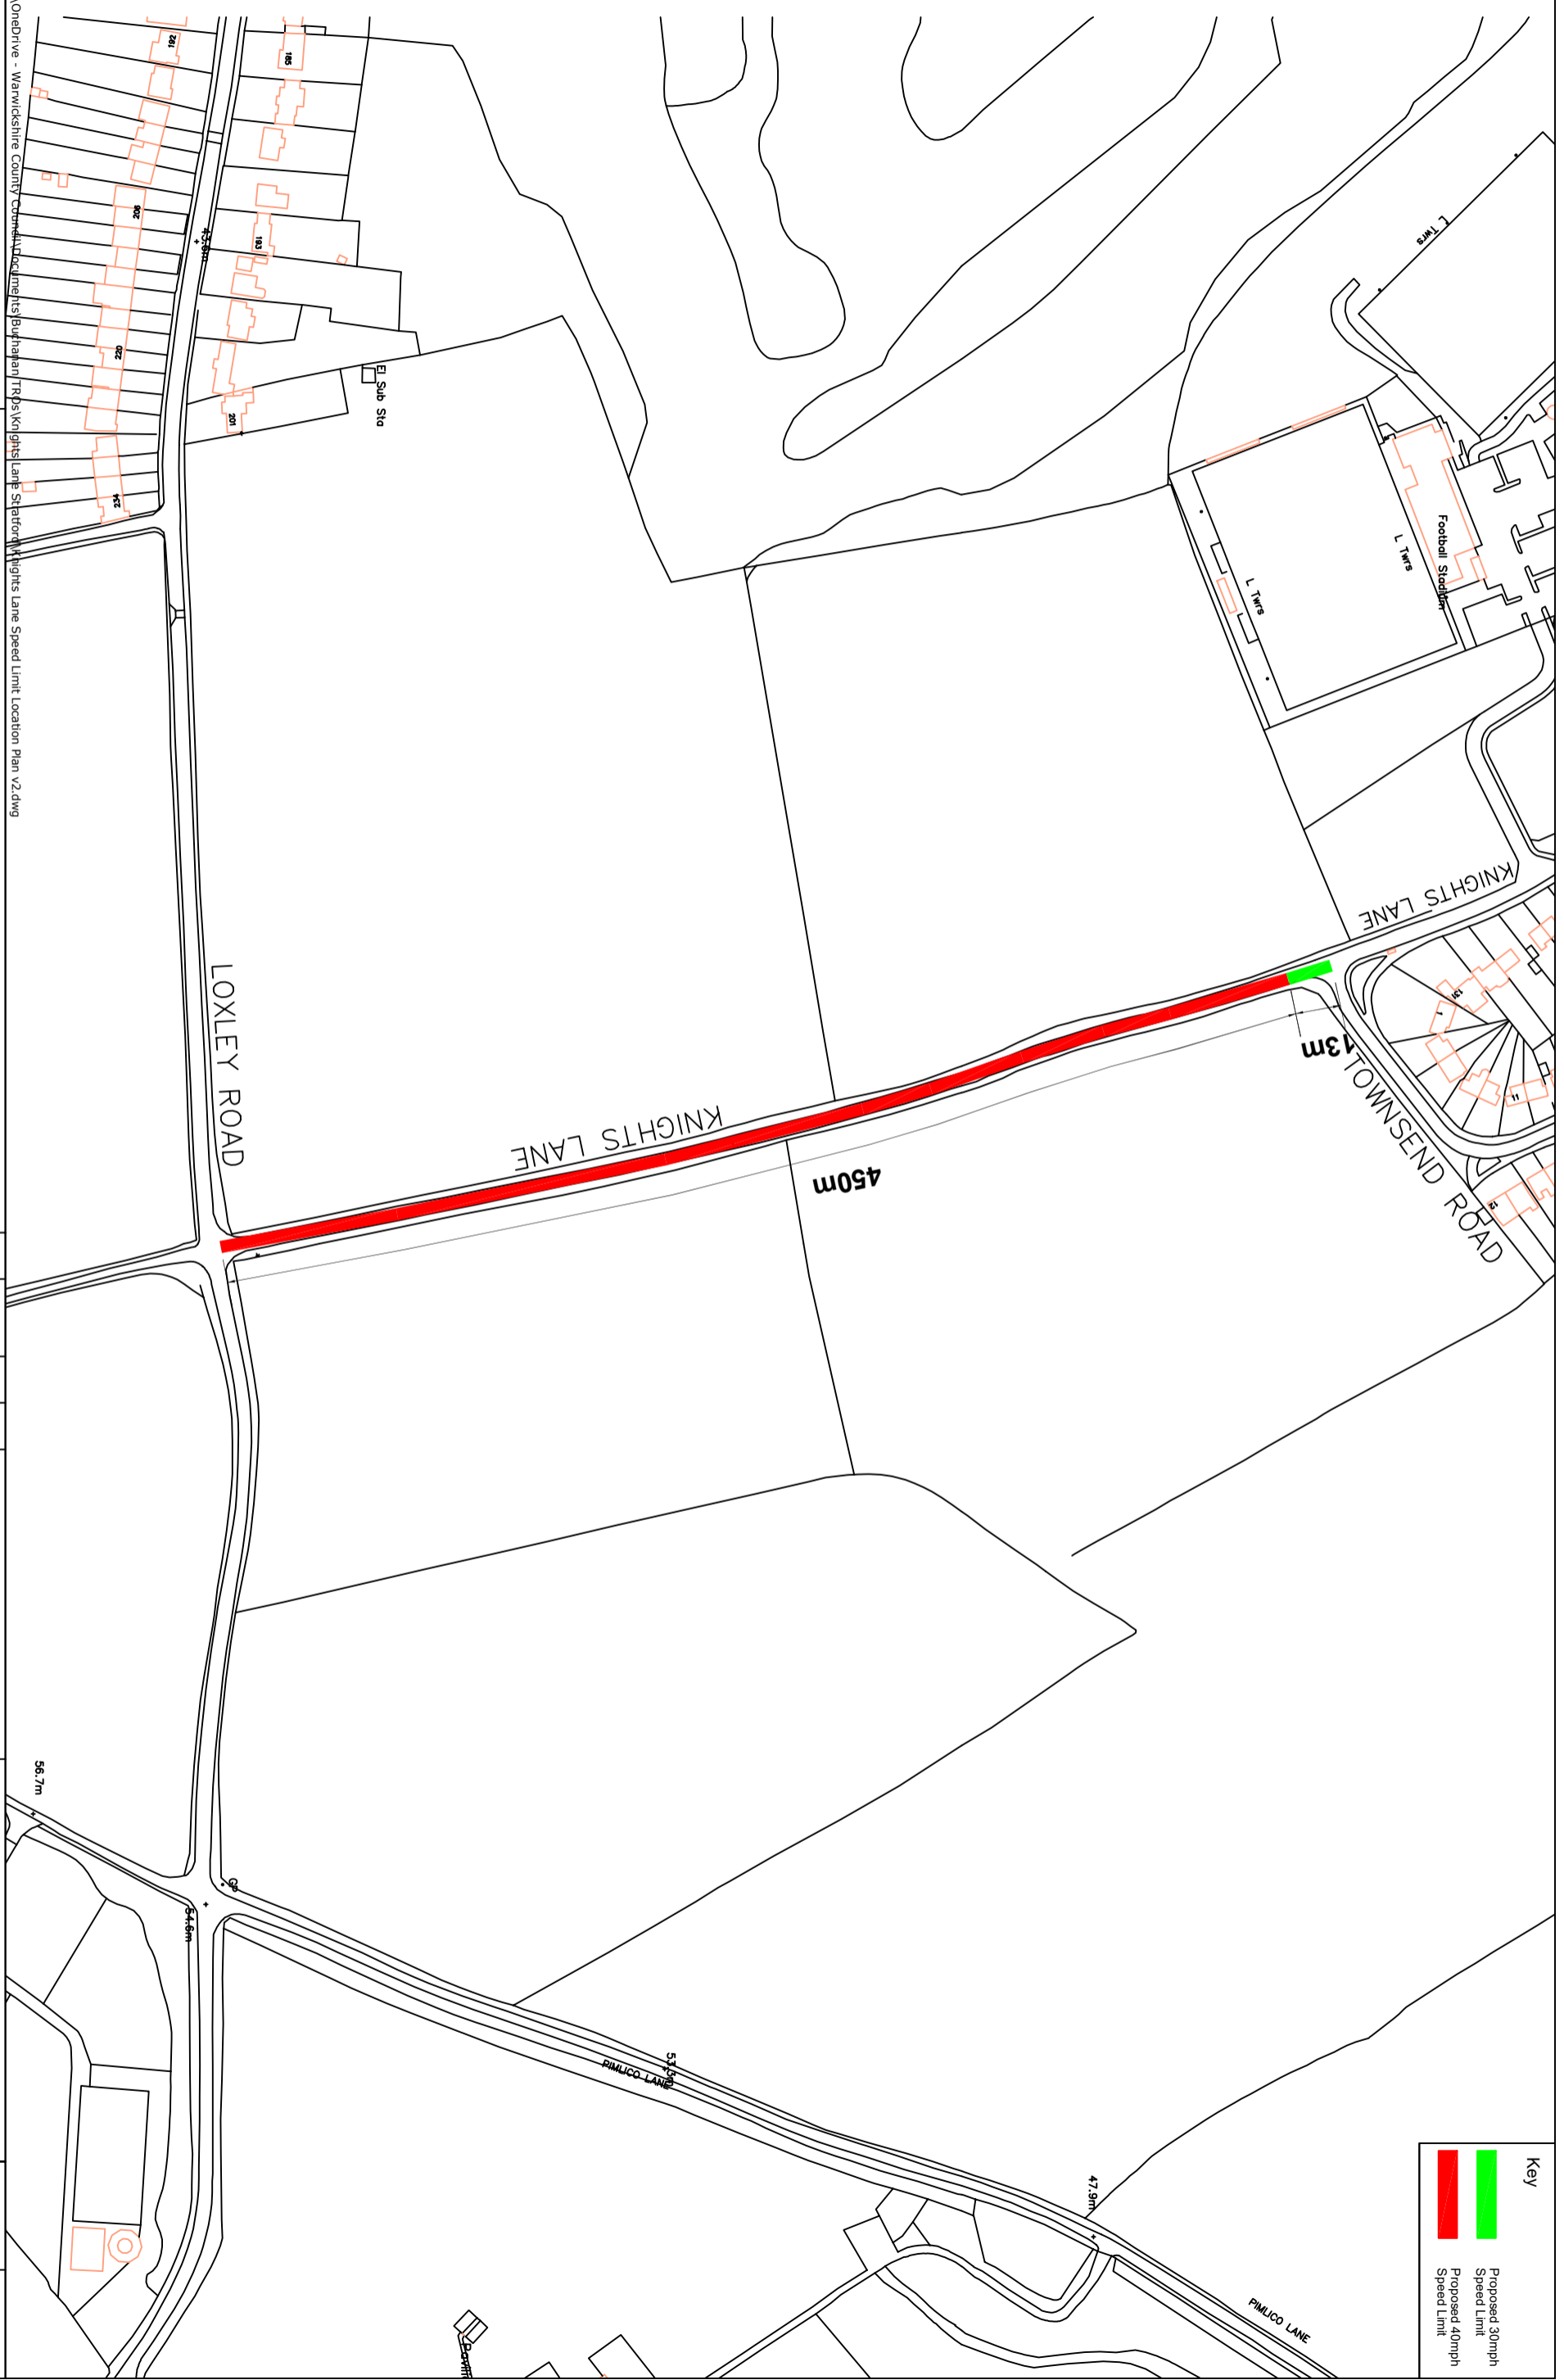

**Key**

- Proposed 30mph Speed Limit
- Proposed 40mph Speed Limit

C:\Users\vg14\OneDrive - Warwickshire County Council\Desktop\Buckhampton\TKPs\Knights Lane Stratford\Knights Lane Speed Limit Location Plan v2.dwg

Drawn by <b>CJG</b>	Checked by <b>GS</b>
Date <b>February 2024</b>	
Scale <b>NTS @ A3_L</b>	
Drawing number <b>PTRO23 034</b>	