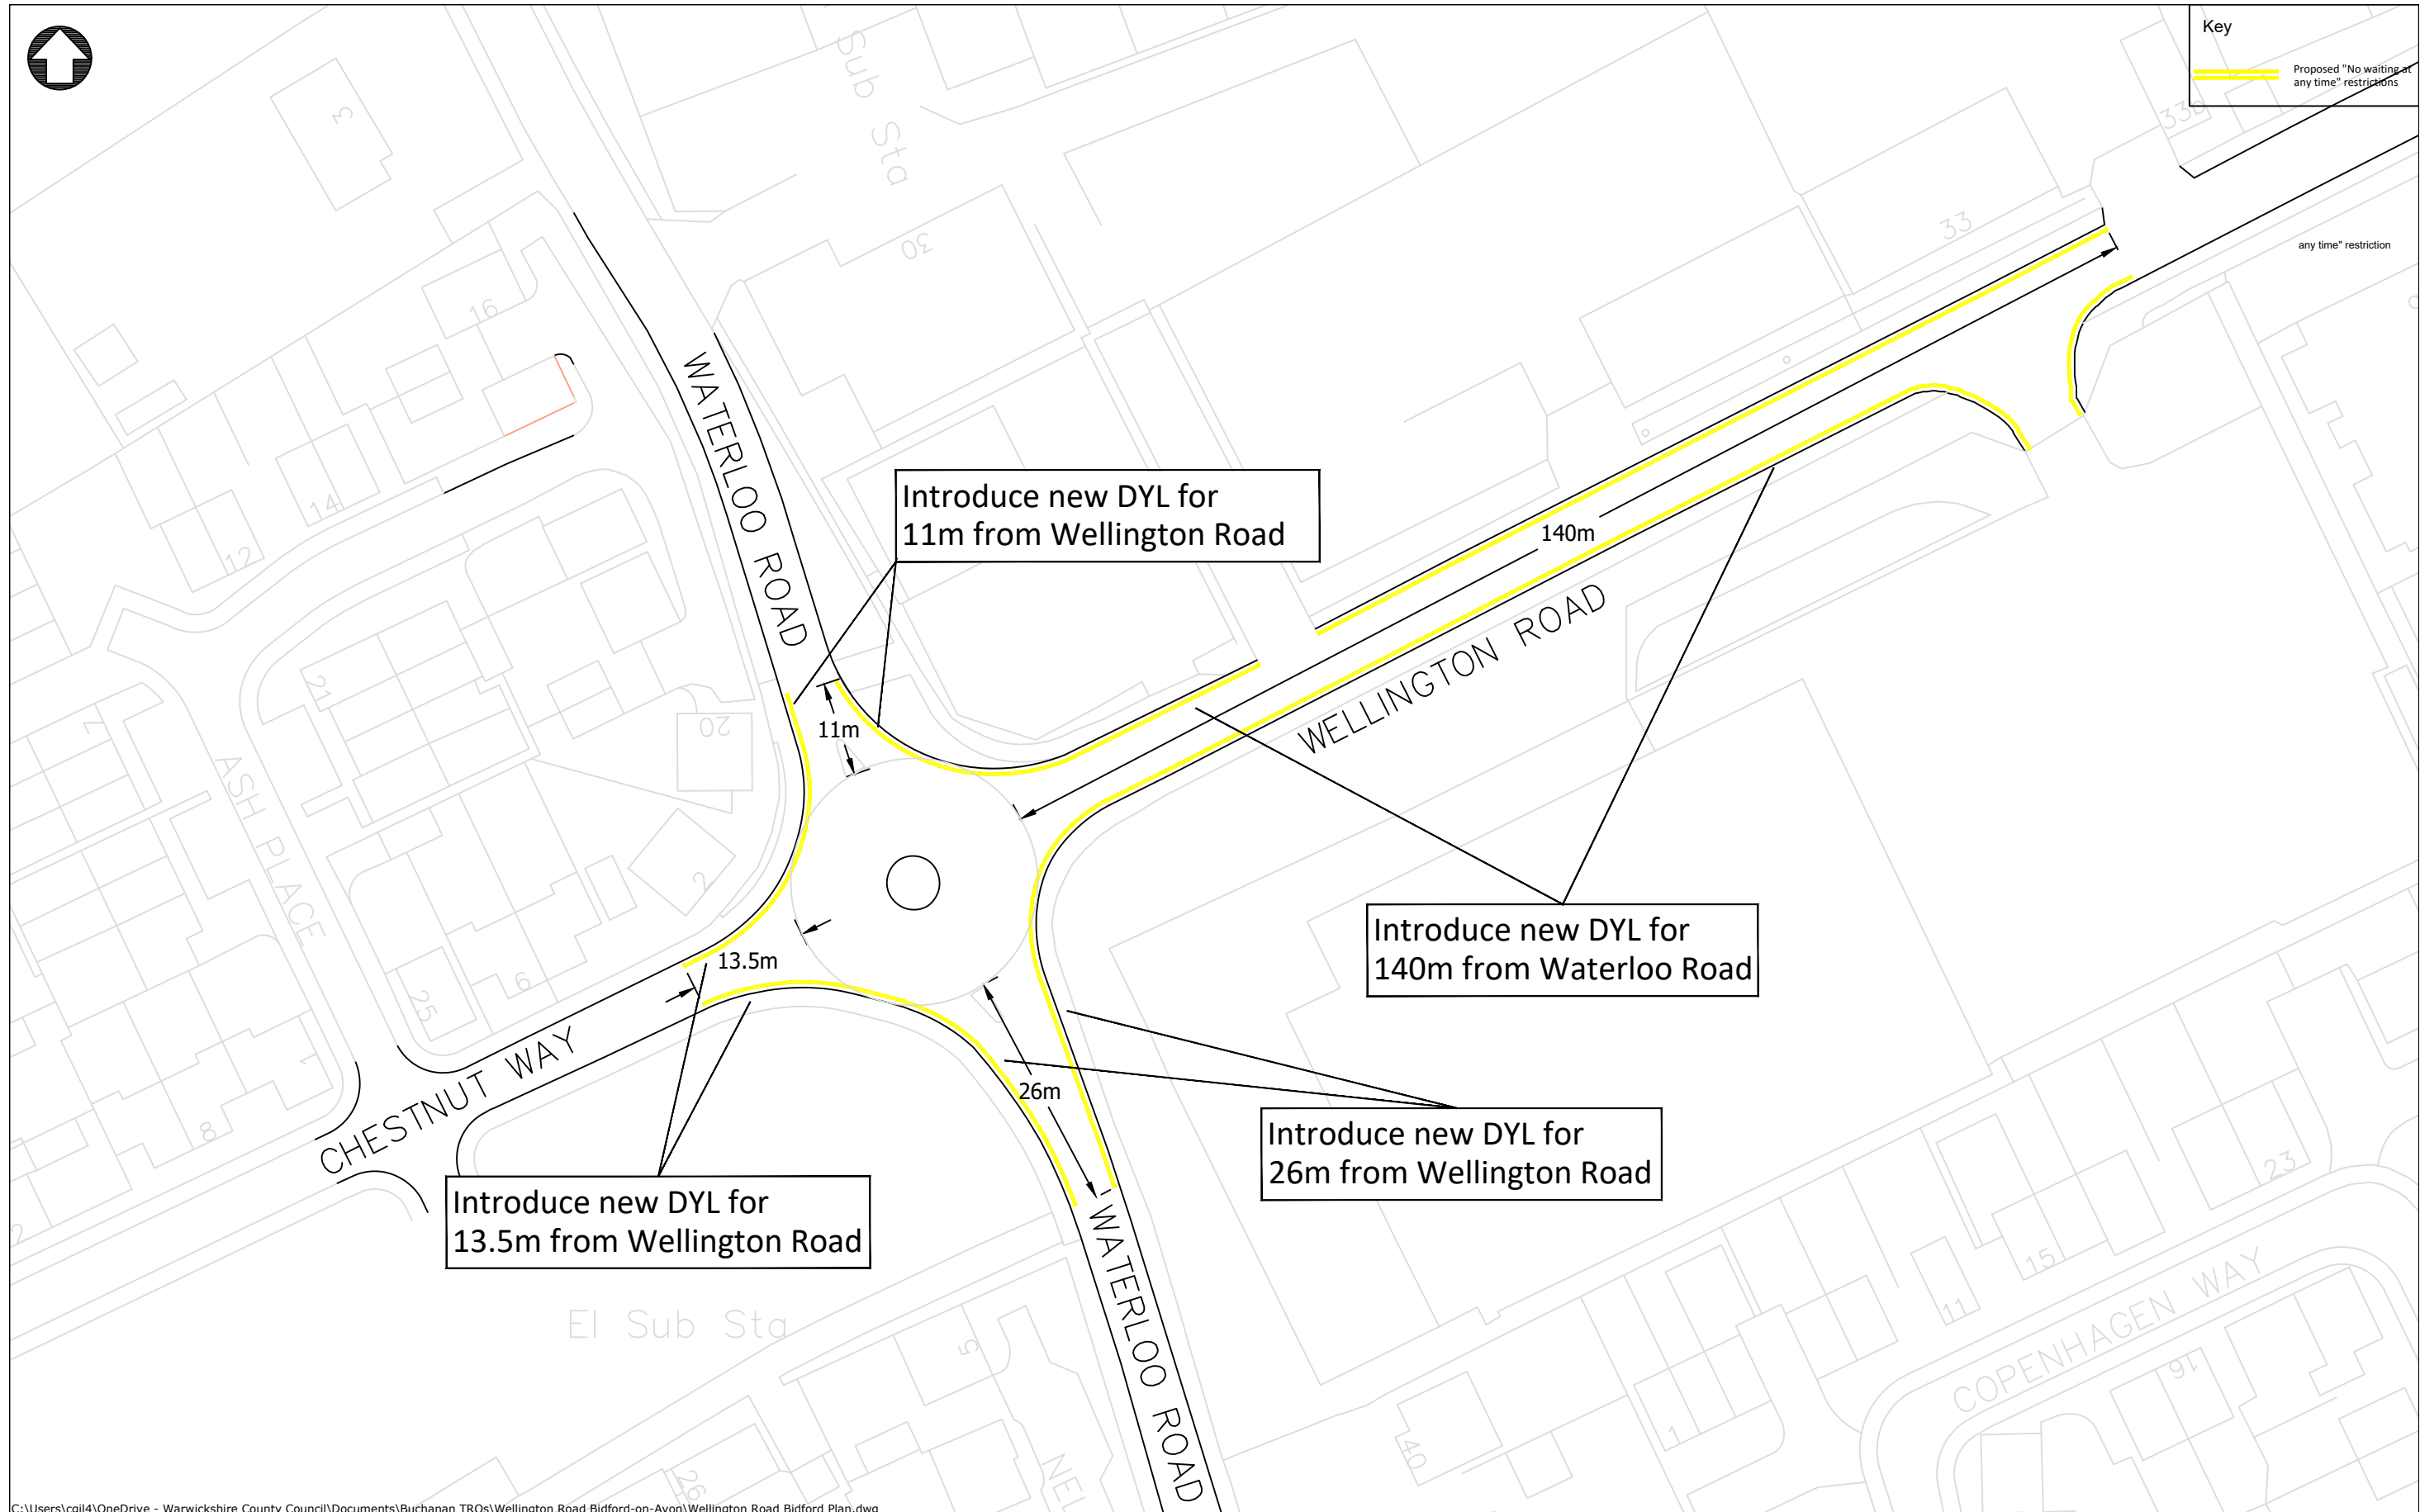

Key
 Proposed "No waiting at any time" restrictions

C:\Users\cgil4\OneDrive - Warwickshire County Council\Documents\Buchanan TROs\Wellington Road Bidford-on-Avon\Wellington Road Bidford Plan.dwg

County Highways
 Minor Works
 Shire Hall Post Room
 Warwick, CV34 4SP

NOTES

Based on Ordnance Survey mapping with the permission of the Controller of HMSO
 © Crown Copyright and database right 2011. Ordnance Survey 100019520.
 All rights reserved.
 Unauthorised reproduction infringes copyright and may lead to prosecution or civil proceedings.
 Warwickshire County Council.

www.warwickshire.gov.uk
<mailto:communities@warwickshire.gov.uk>

REV	DATE	BY	CHK	AMENDMENT
-	--/--	-	-	-
-	--/--	-	-	-
-	--/--	-	-	-
-	--/--	-	-	-
-	--/--	-	-	-

Drawing title
**Proposed "No waiting at any time" restrictions
 Wellington Rd, Waterloo Rd &
 Chestnut Way, Bidford on Avon**

Project title
Waiting Restrictions - Bidford

Drawn by CJG	Checked by GS
Date 28 November 2023	
Scale NTS @ A3_L	
Drawing number PTRO23 023	