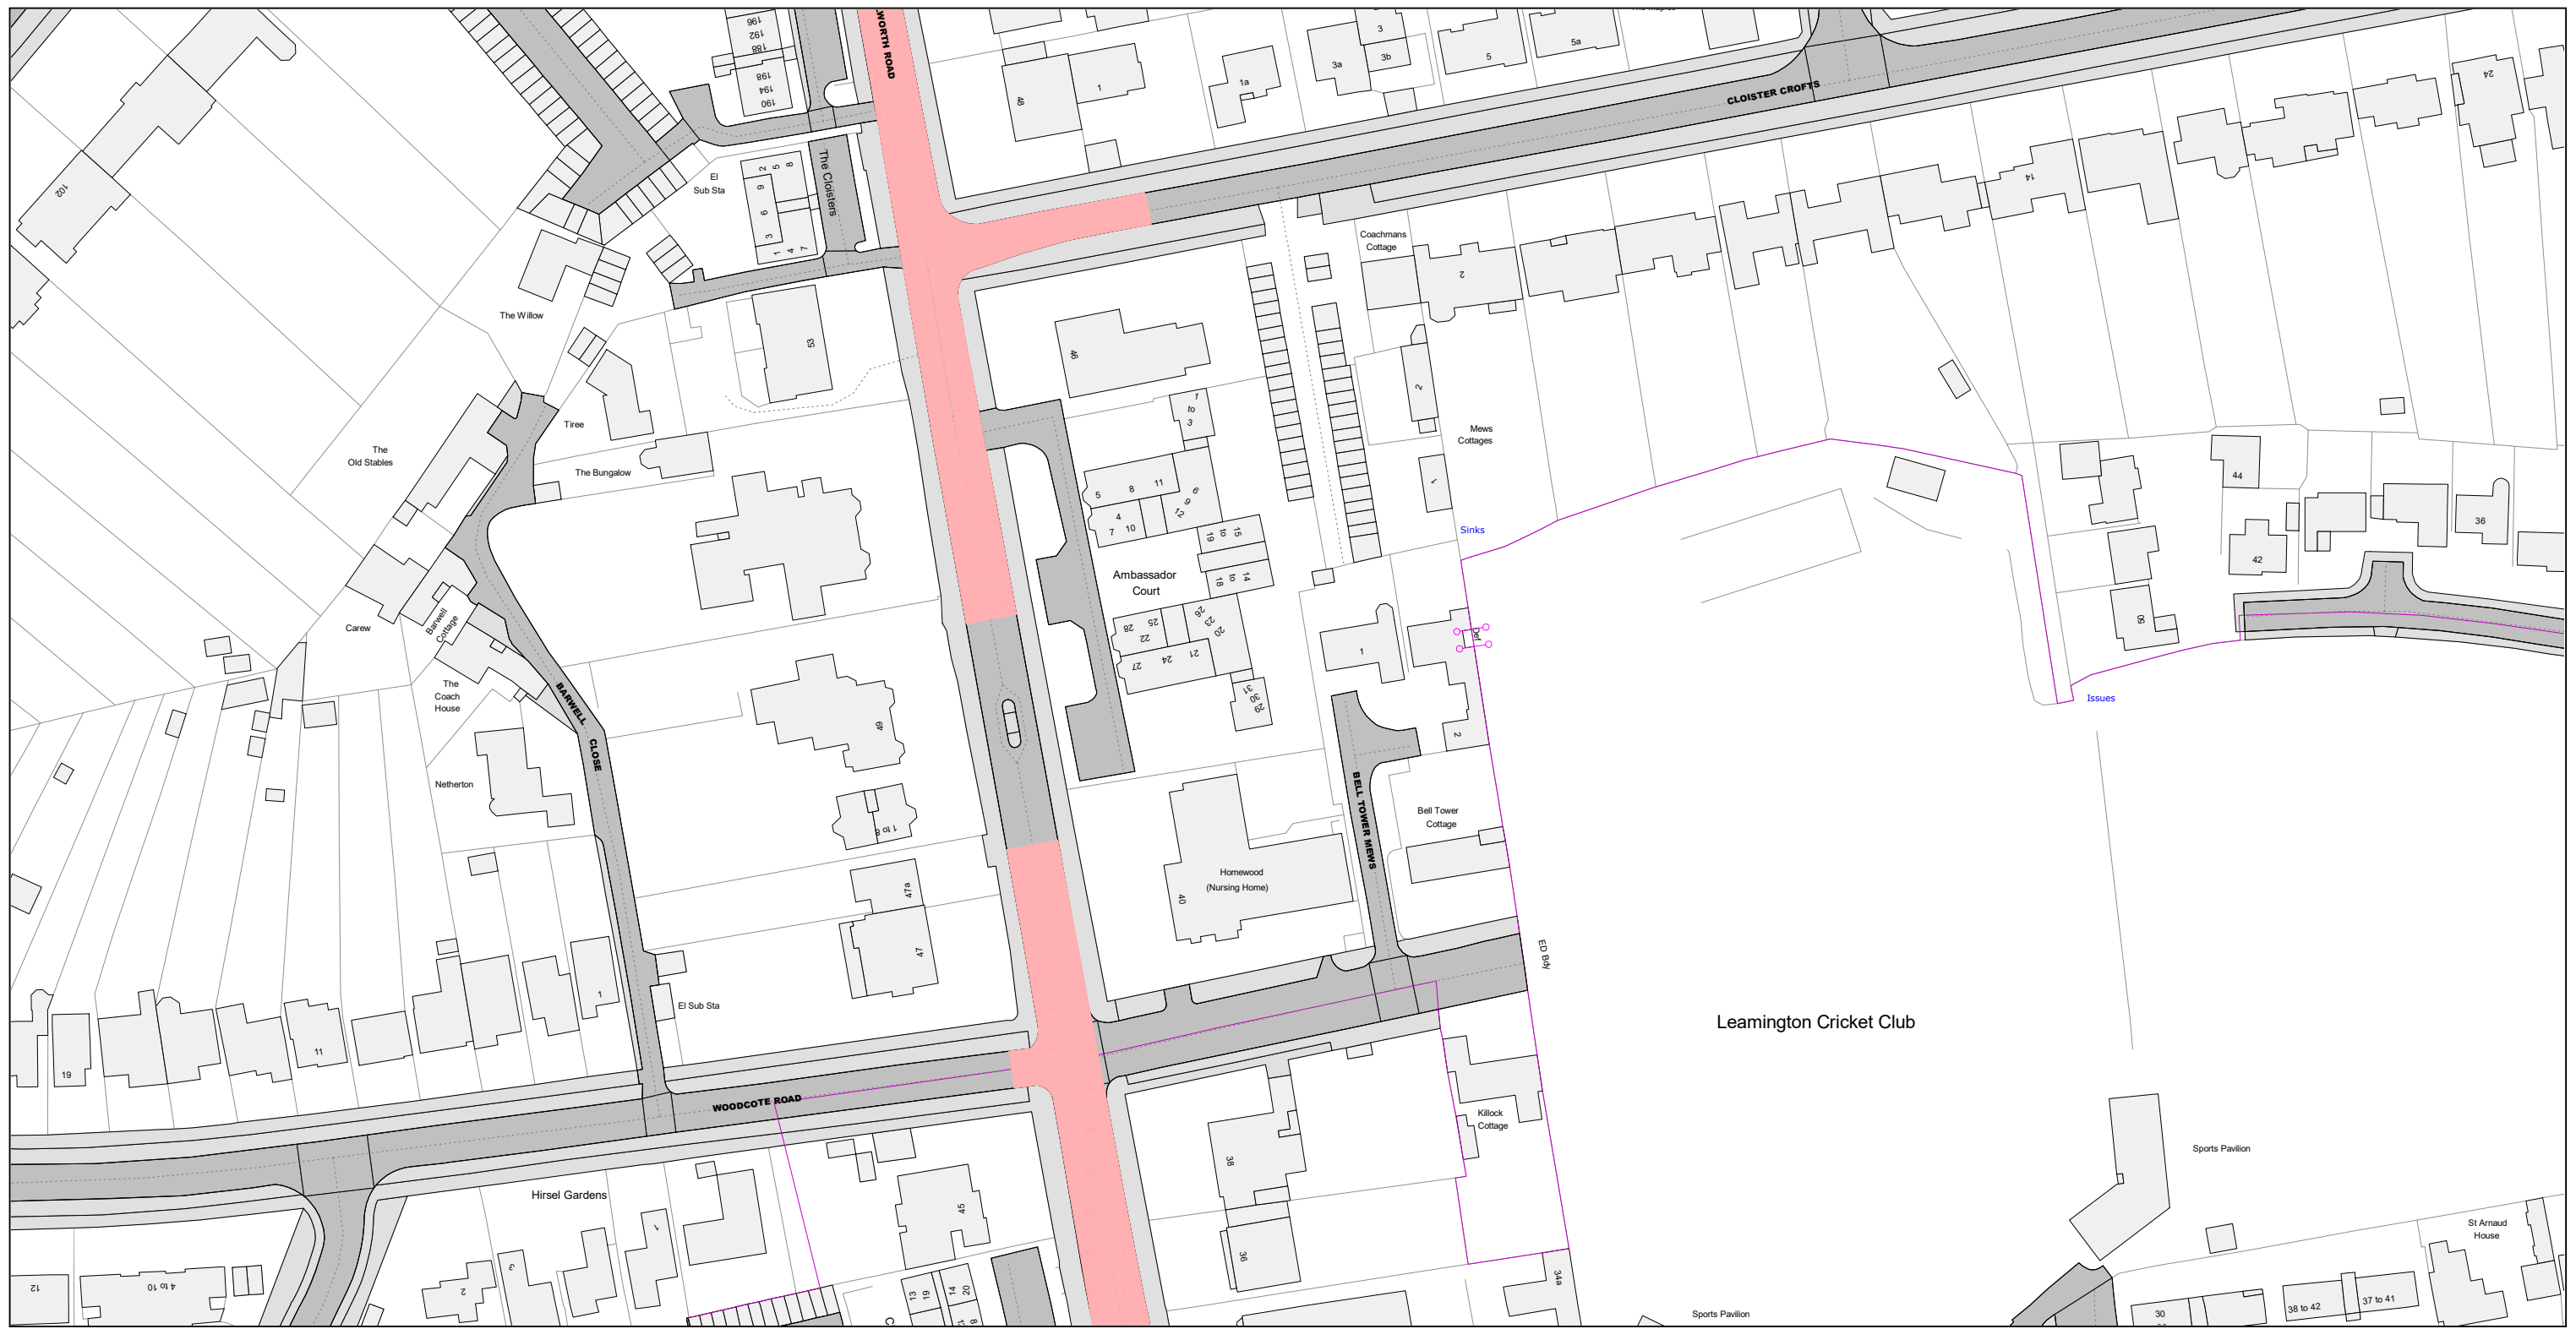

Reproduced from the Ordnance Survey map with the permission of Ordnance Survey on behalf of the Controller of Her Majesty's Stationery Office (C) Crown Copyright. Unauthorised reproduction infringes Crown Copyright and may lead to prosecution or civil proceedings. Warwickshire County Council, 100019520, 2017.

Communities Group Warwickshire County Council P.O. Box 9 Shire Hall Warwick CV34 4RR	Title: Consolidated Road Traffic Regulation Orders		Area Warwick	Date 13/11/2023
	CONFIRMED		Area code FS60	Revision No. 4
			Scale 1 : 1250