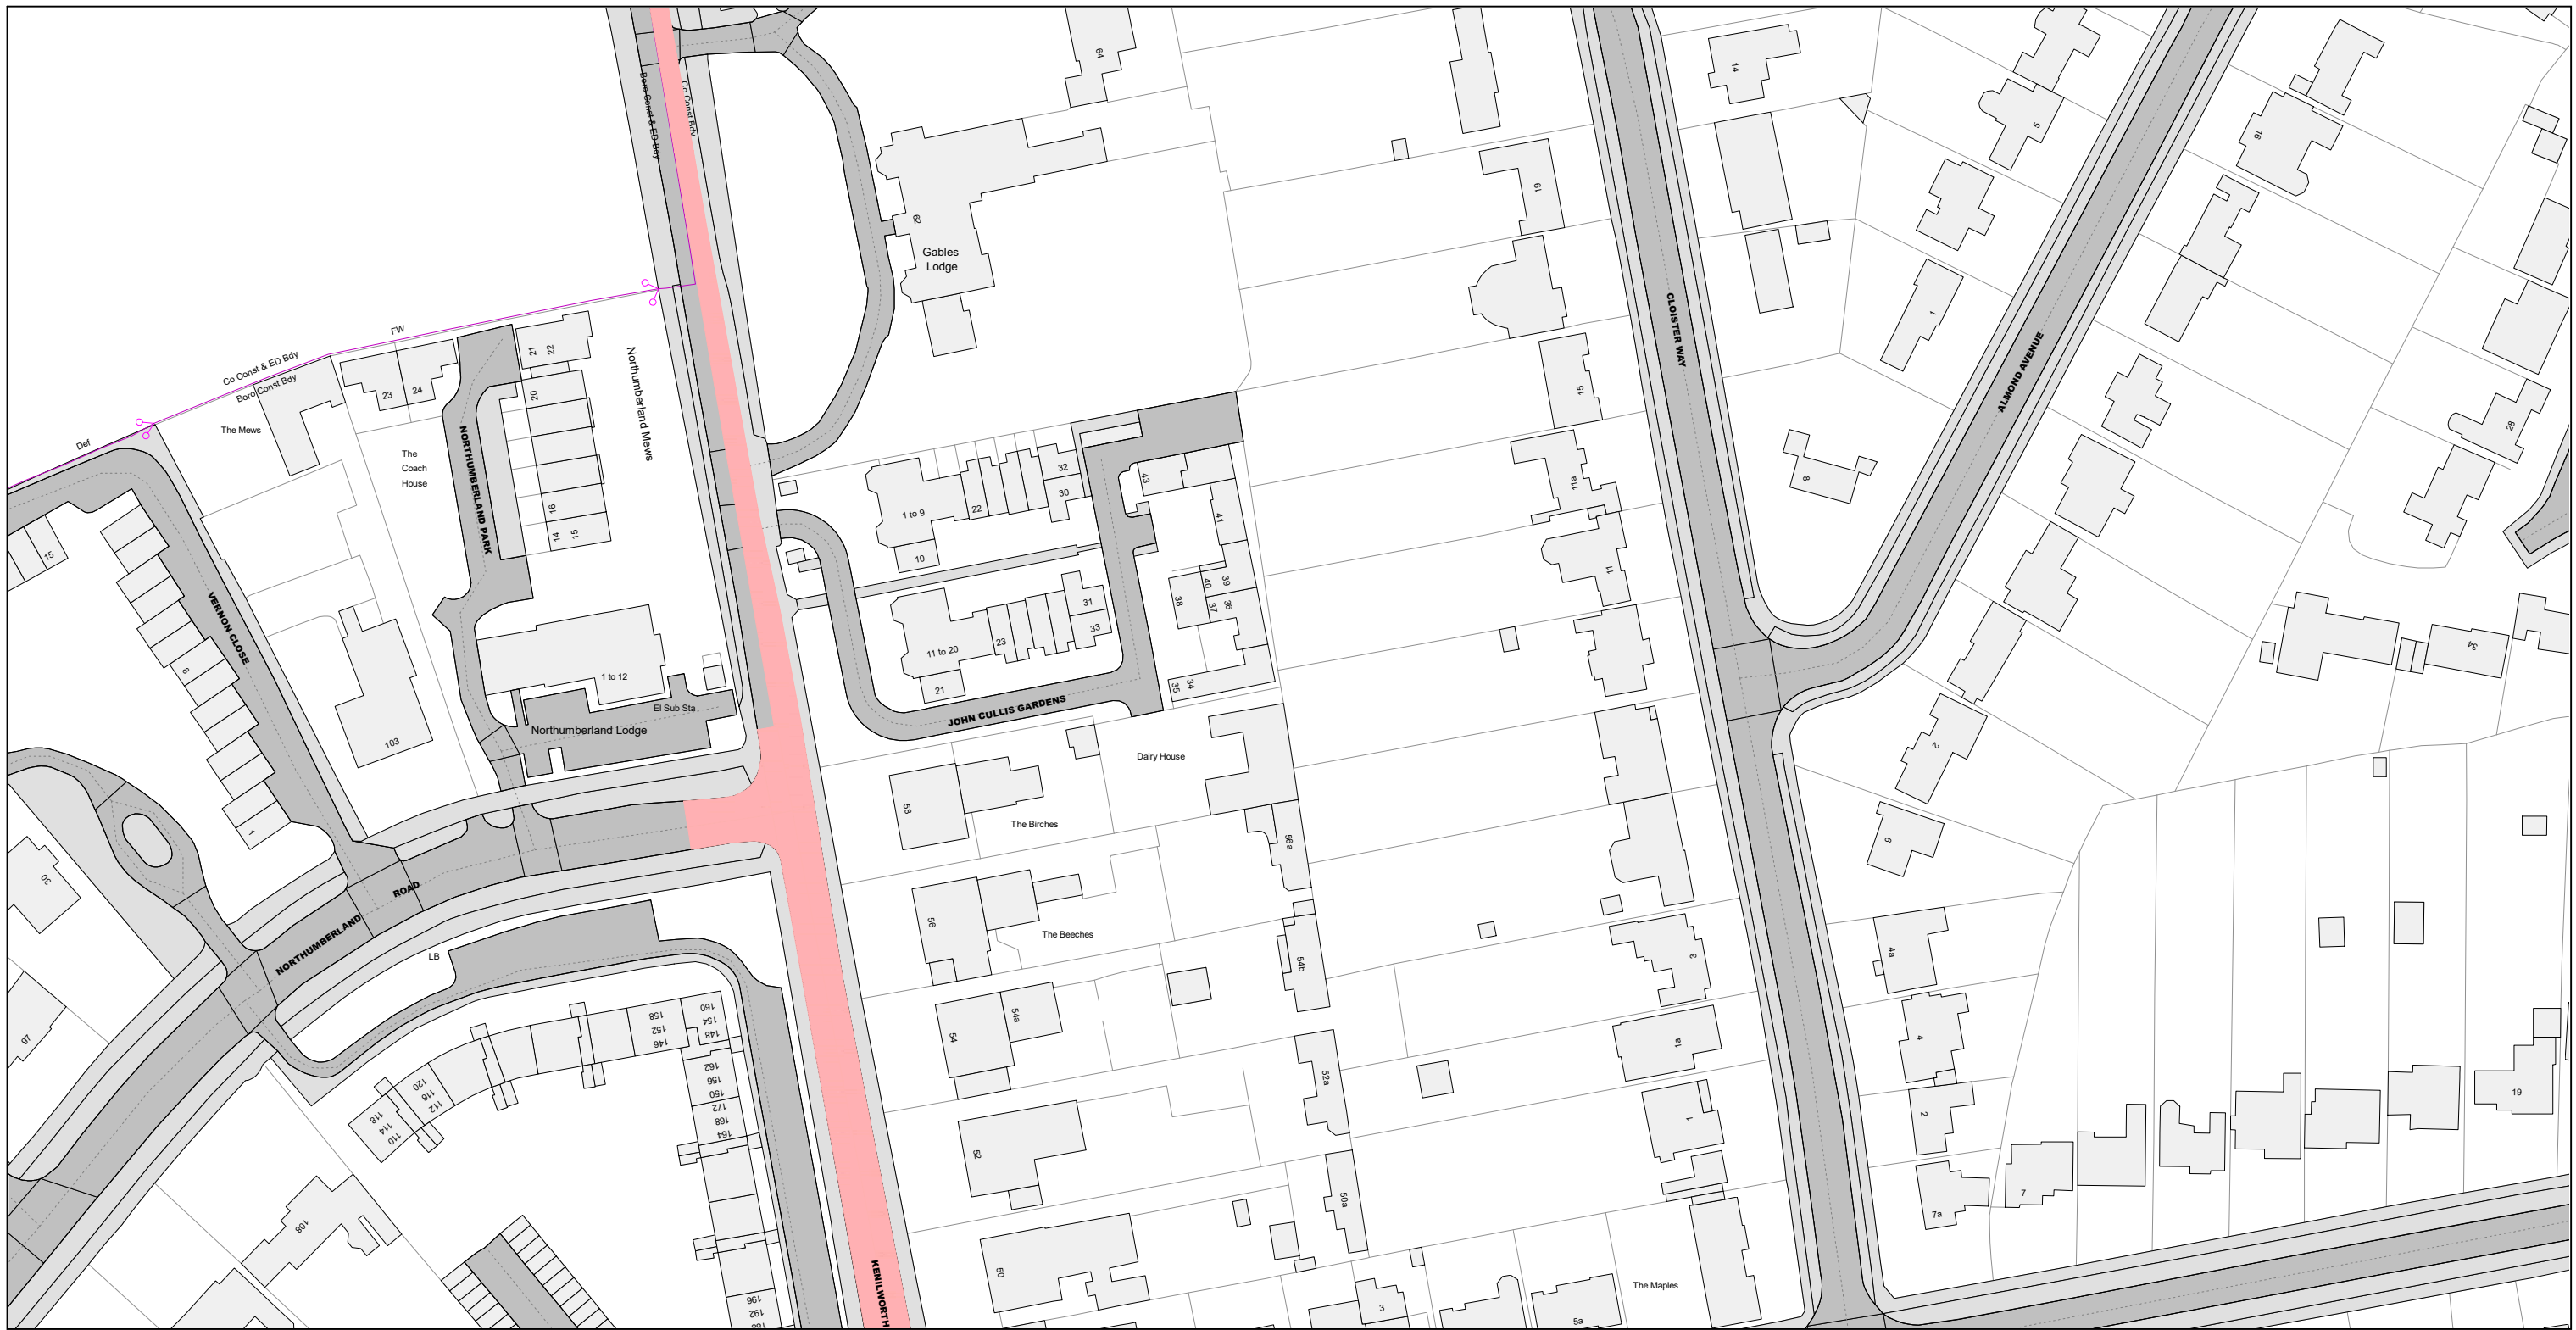

Reproduced from the Ordnance Survey map with the permission of Ordnance Survey on behalf of the Controller of Her Majesty's Stationery Office (C) Crown Copyright. Unauthorised reproduction infringes Crown Copyright and may lead to prosecution or civil proceedings. Warwickshire County Council, 100019520, 2017.

Communities Group Warwickshire County Council P.O. Box 9 Shire Hall Warwick CV34 4RR	Title: Consolidated Road Traffic Regulation Orders		Area Warwick	Date 13/11/2023
	CONFIRMED		Area code FR60	Revision No. 4
			Scale 1 : 1250