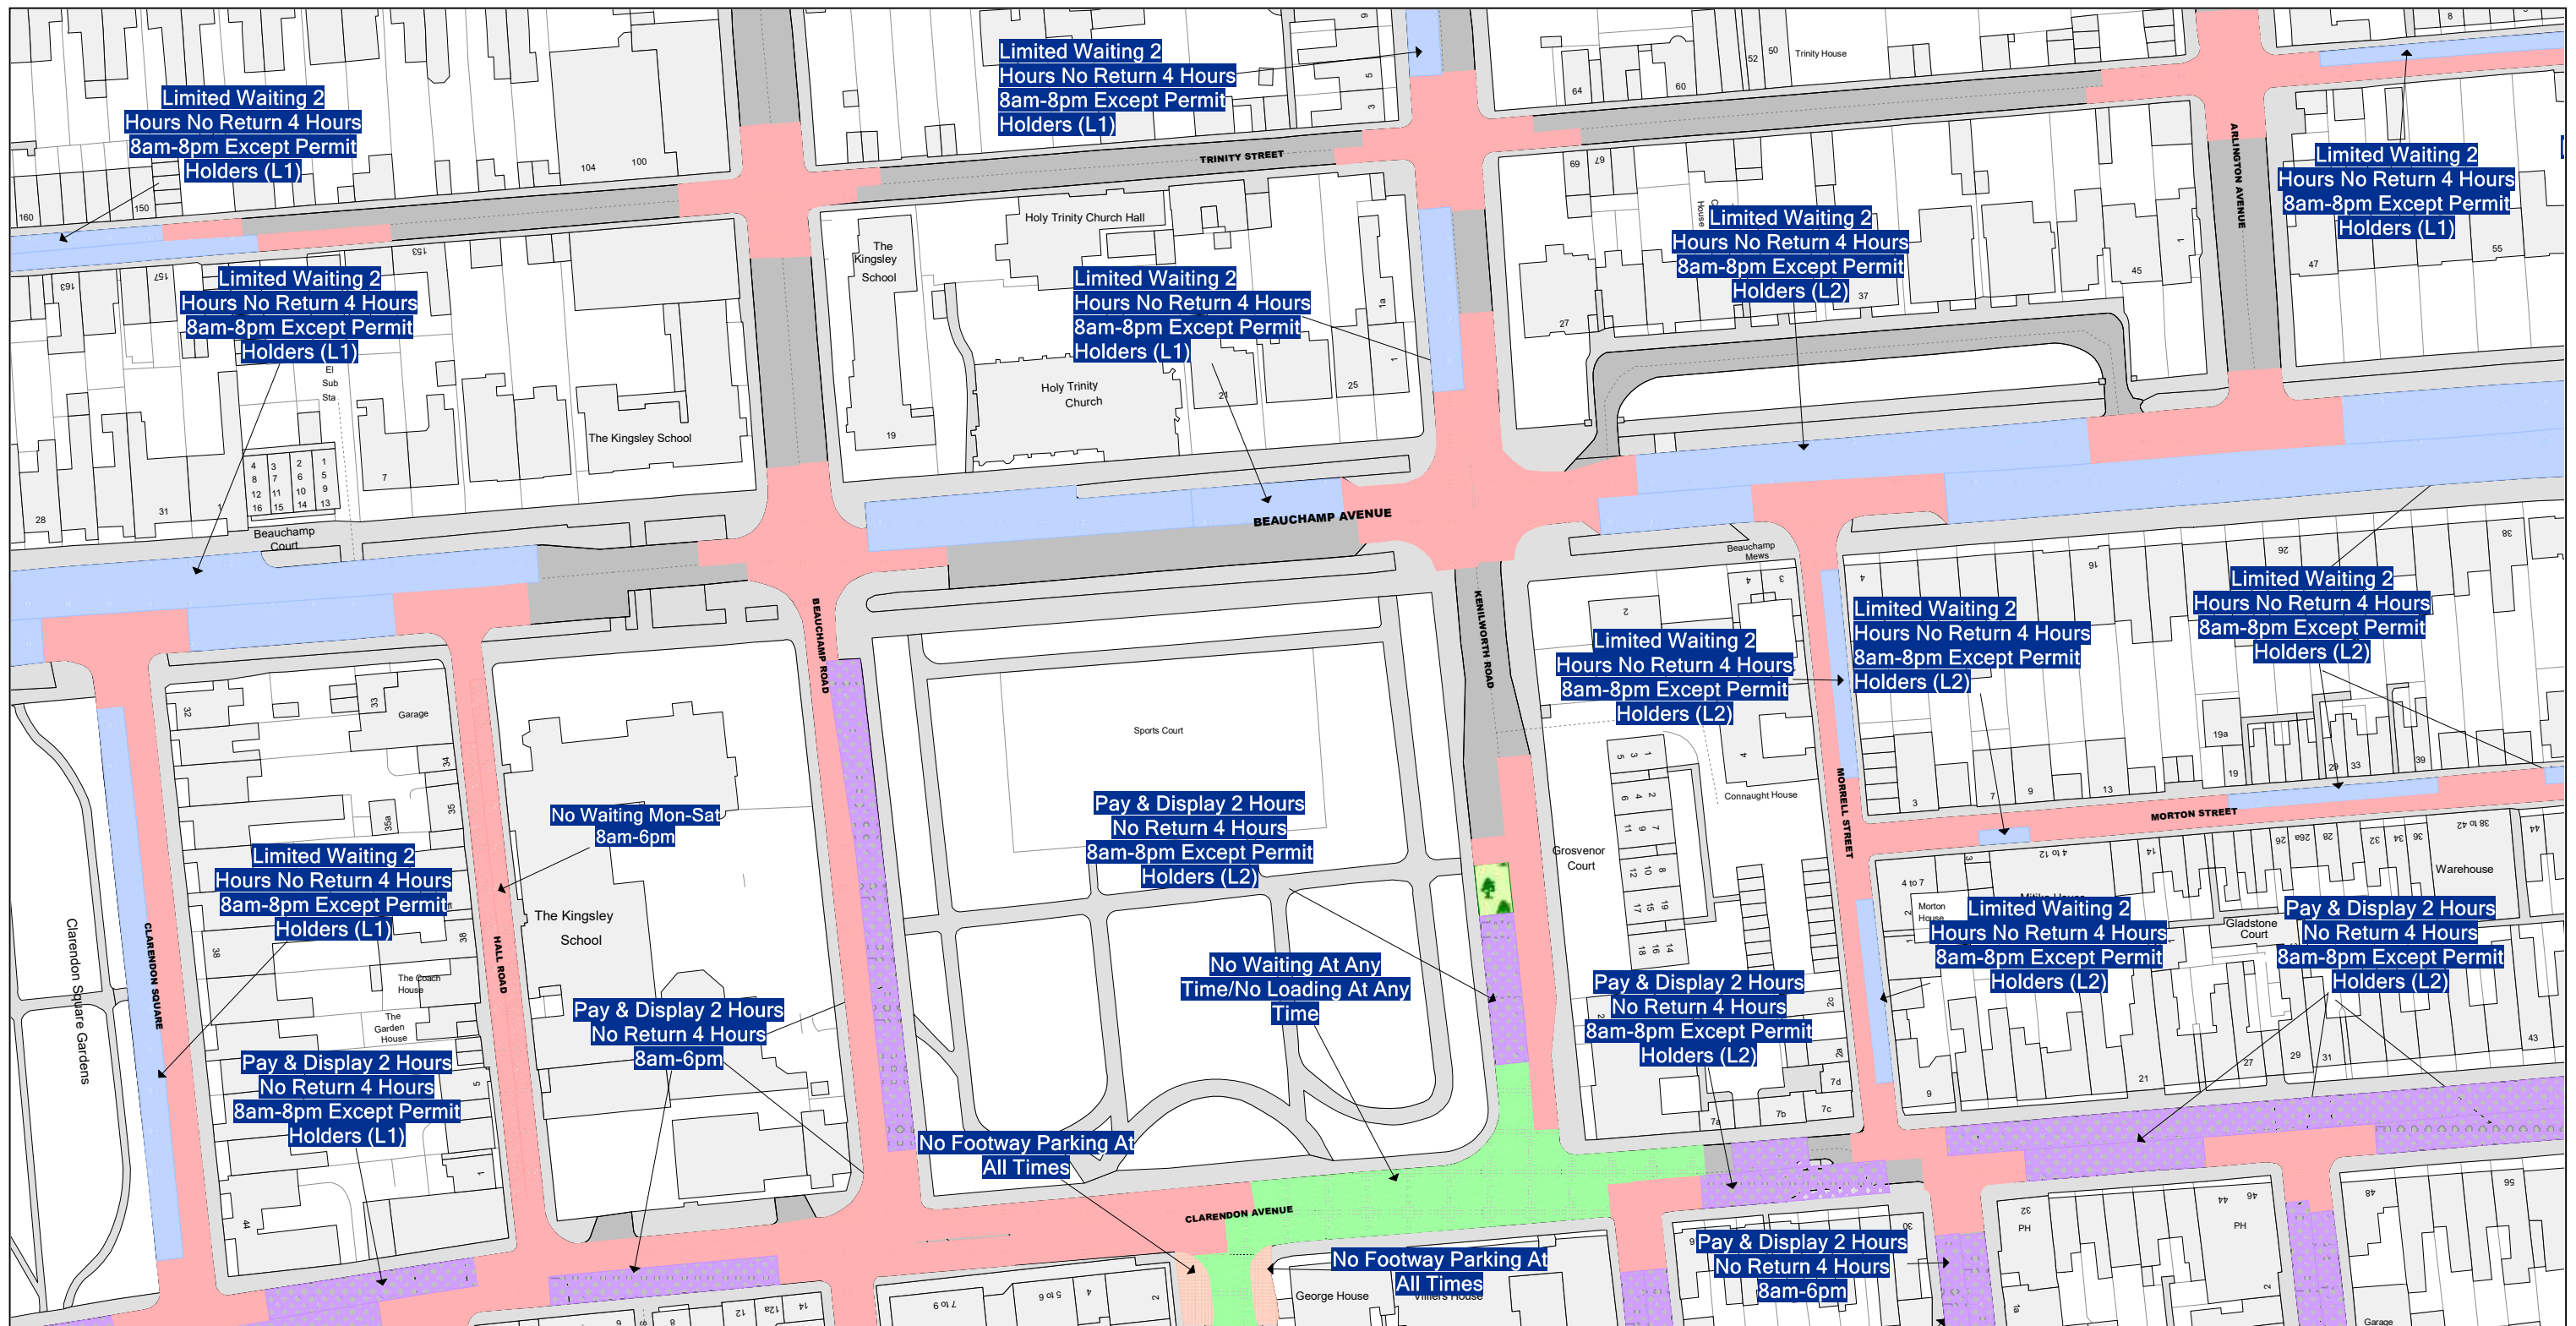

Reproduced from the Ordnance Survey map with the permission of Ordnance Survey on behalf of the Controller of Her Majesty's Stationery Office (C) Crown Copyright. Unauthorised reproduction infringes Crown Copyright and may lead to prosecution or civil proceedings. Warwickshire County Council, 100019520, 2017.

Communities Group Warwickshire County Council P.O. Box 9 Shire Hall Warwick CV34 4RR	Title: Consolidated Road Traffic Regulation Orders	Area Warwick Area code FV60	Date 13/11/2023
	CONFIRMED		Revision No. 6
	Scale 1 : 1250