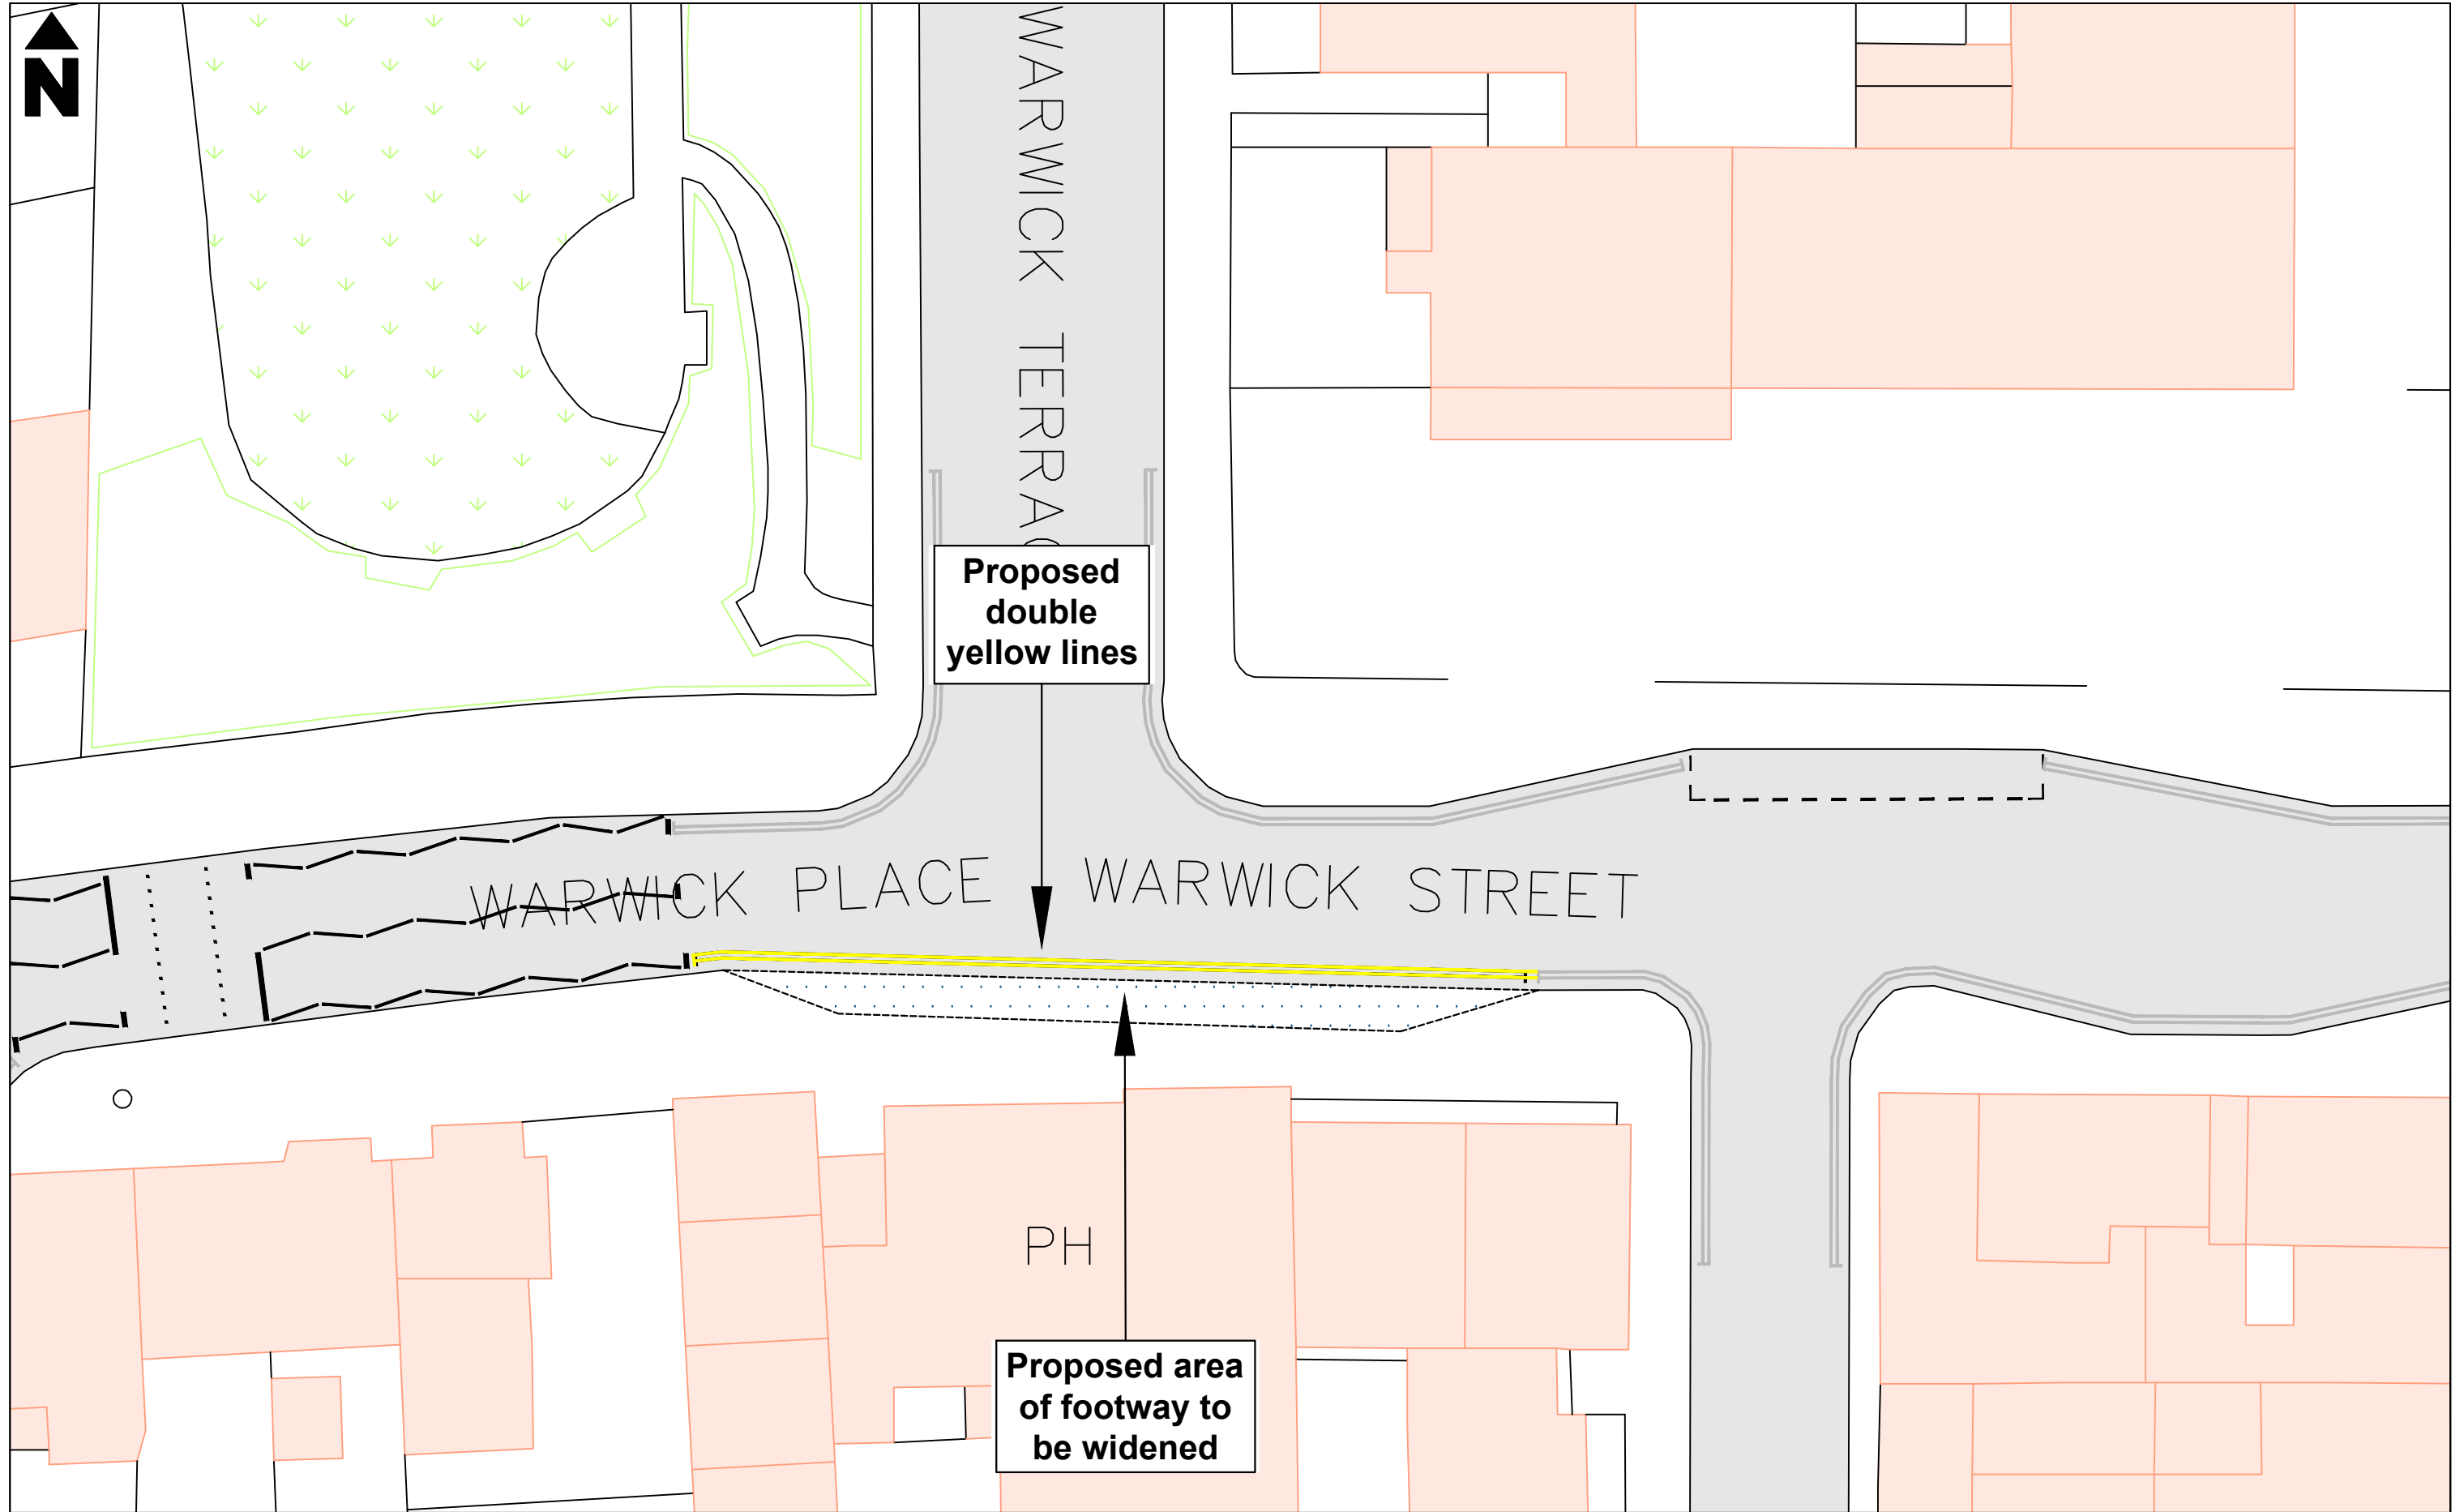

REV	DATE	BY	CHK	AMENDMENT
-	--/--	-	-	-
-	--/--	-	-	-
-	--/--	-	-	-
-	--/--	-	-	-
-	--/--	-	-	-

Drawing title
**Warwick PI / Warwick St
 Leamington Spa
 Consultation Drawing**

Project title
Traffic Regulation Order

Drawn by CAH	Checked by PT
Date 26/09/2023	
Scale NTS @ A3_L	
Drawing number MWT23 074 01	

H:\CH-Minor Works\TRAFFIC REGULATION ORDERS\PARISHES\Leamington Spa\MWT23 074 Star & Garter B4099 Warwick Place, Warwick Street, Leamington\5 Drawings\MWT23 074.dwg