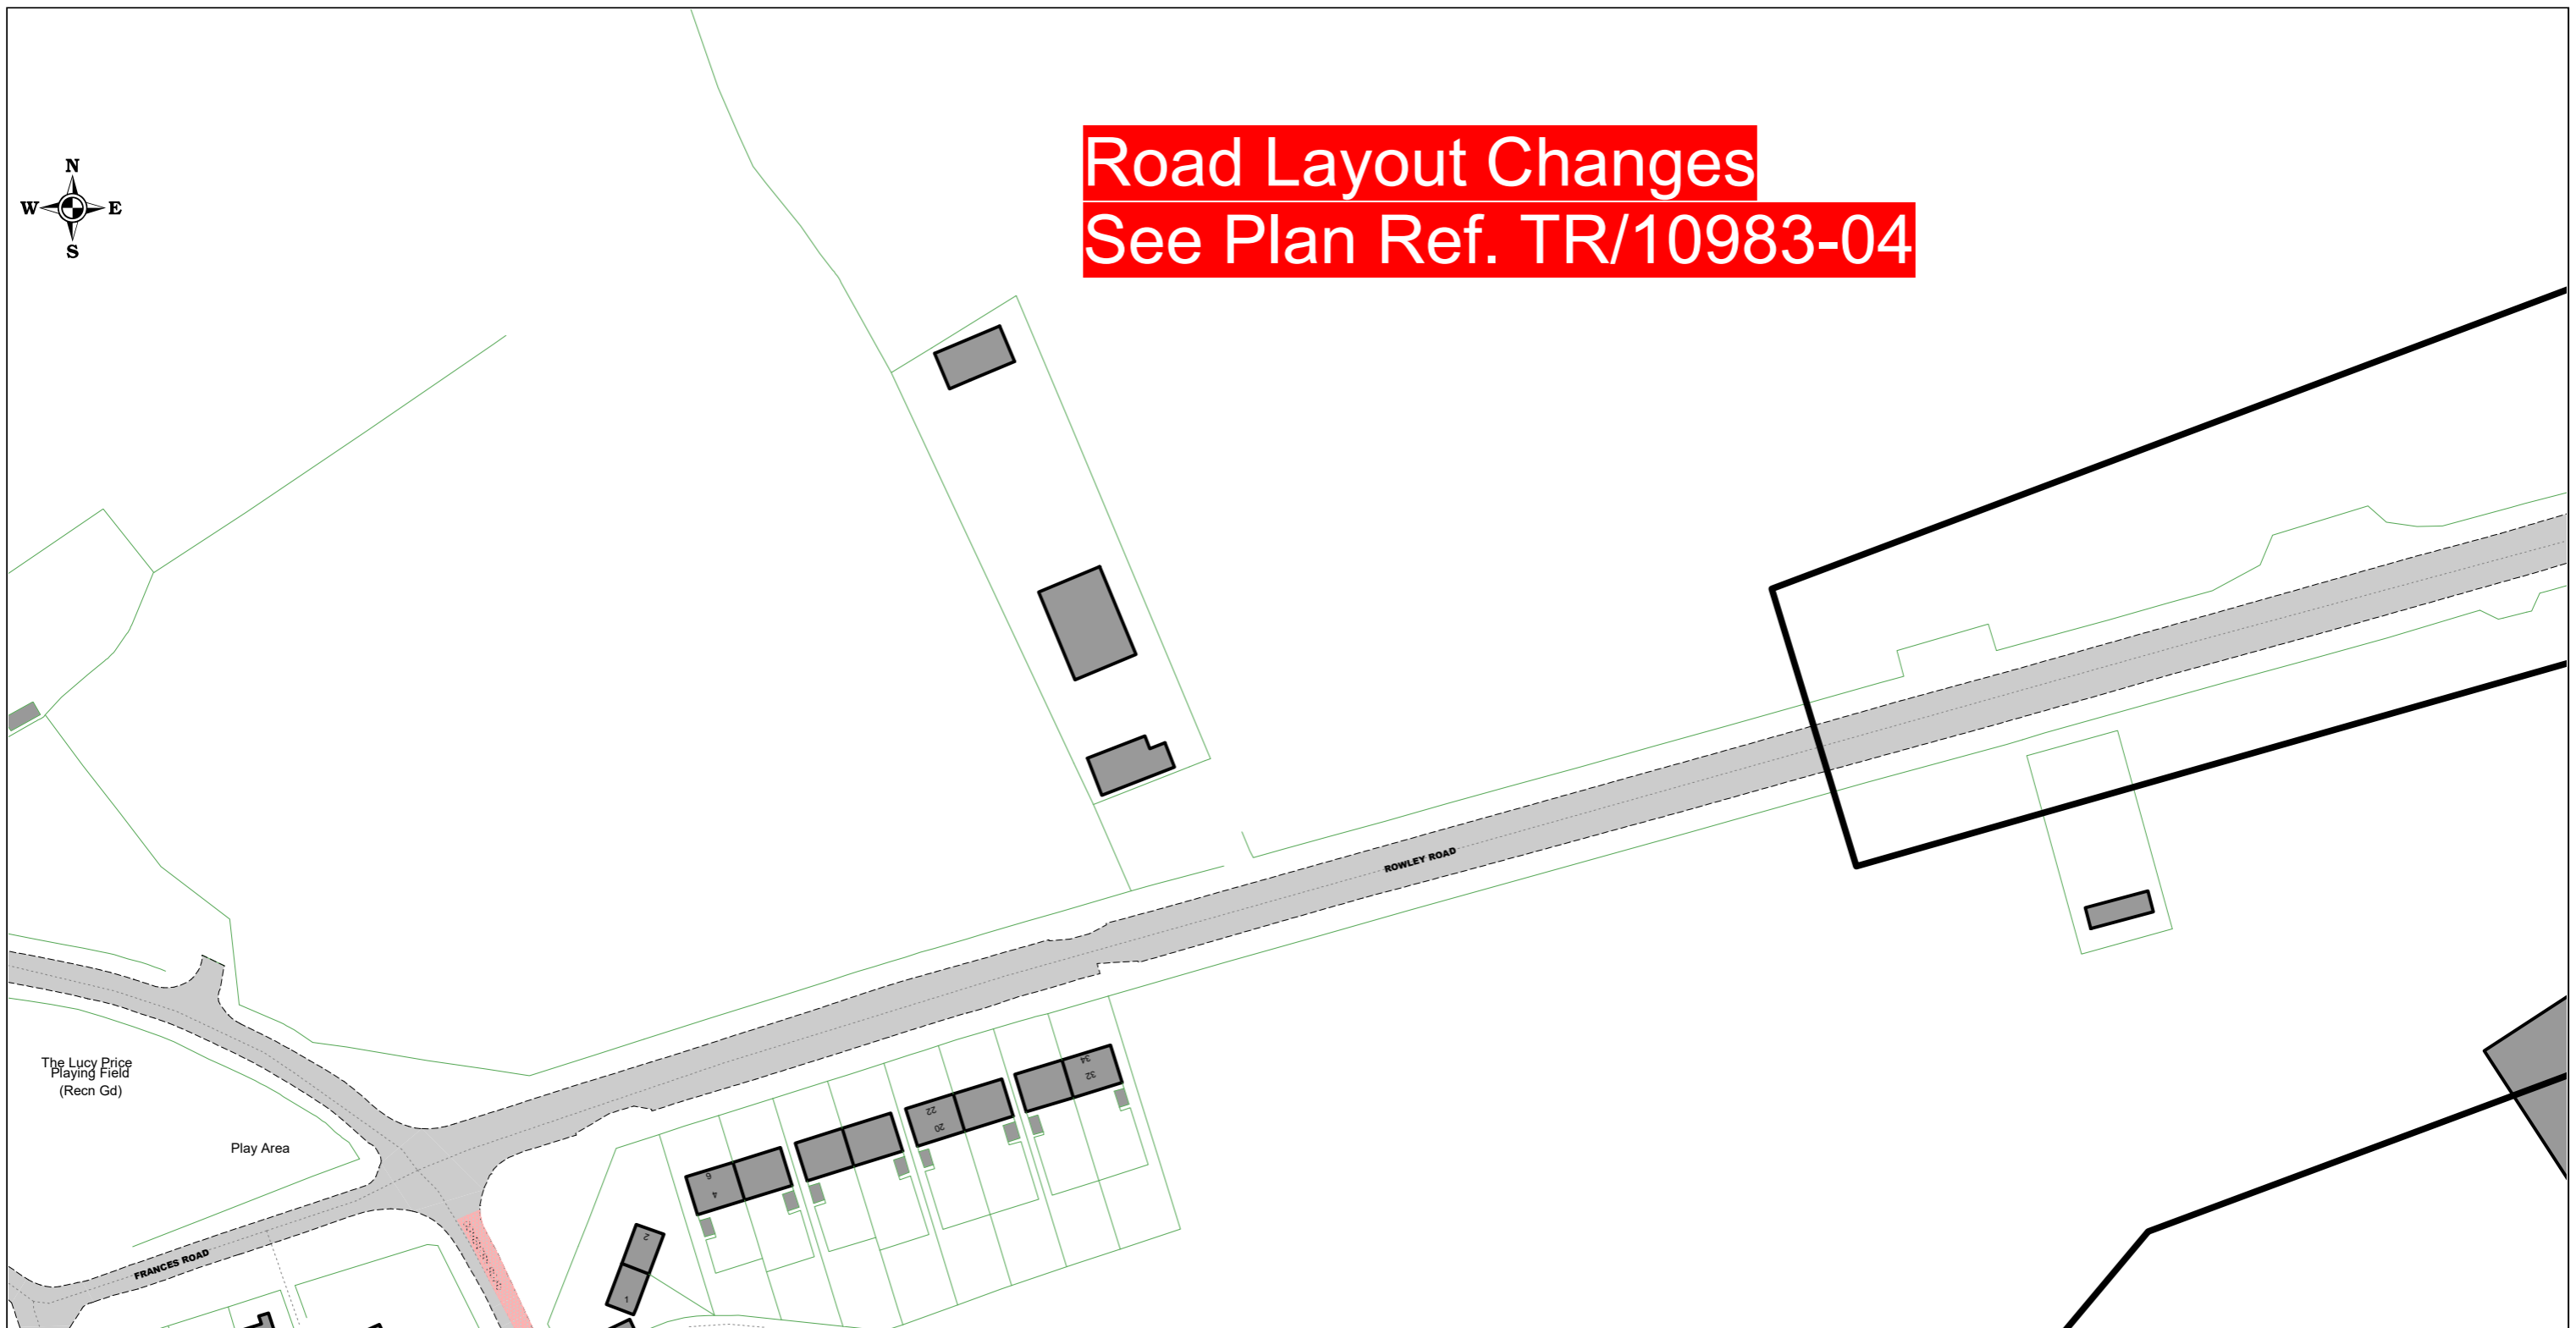

# Road Layout Changes

## See Plan Ref. TR/10983-04

Reproduced from the Ordnance Survey map with the permission of Ordnance Survey on behalf of the Controller of Her Majesty's Stationery Office (C) Crown Copyright. Unauthorised reproduction infringes Crown Copyright and may lead to prosecution or civil proceedings. Warwickshire County Council, 100019520, 2017.

 <p>Communities Group Warwickshire County Council P.O. Box 9 Shire Hall Warwick CV34 4RR</p>	<b>Title:</b>	<b>Area</b> Warwick	<b>Date</b> 18/03/2021
	<b>Consolidated Road Traffic Regulation Orders</b>	<b>Area code</b> EM66	<b>Revision No.</b> 1
	<b>PROPOSED</b>		<b>Scale</b> 1 : 1250