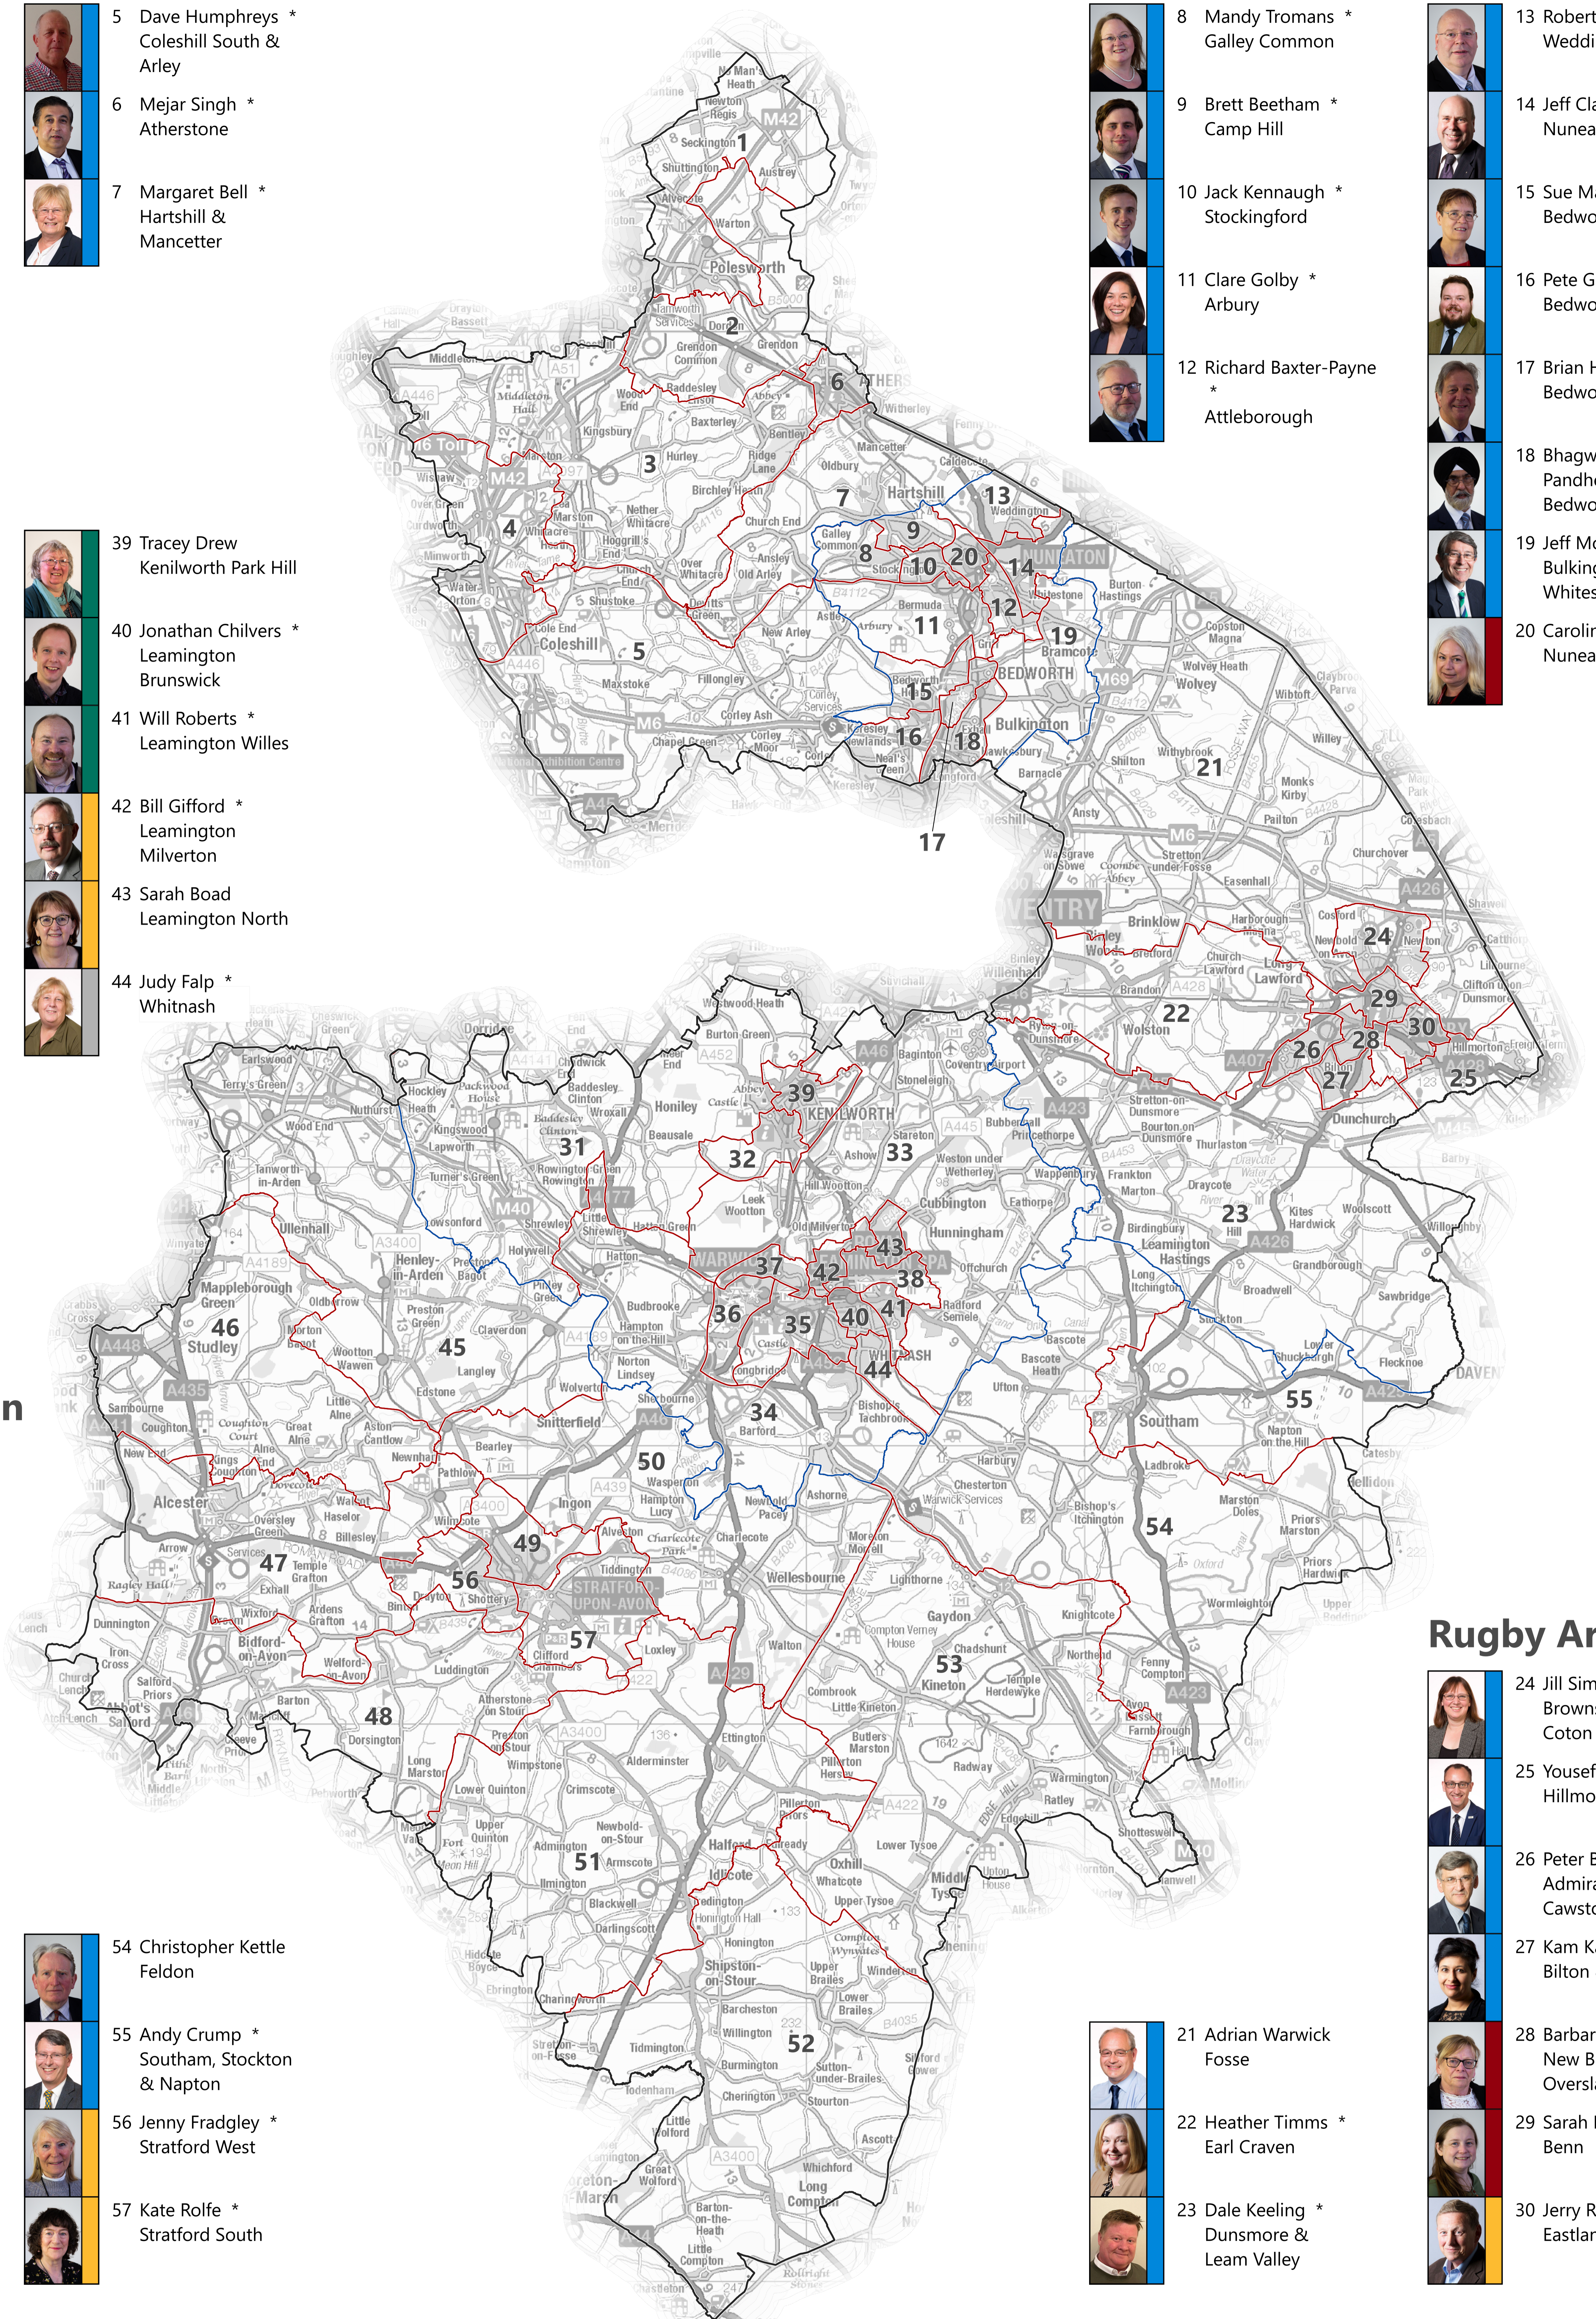

Warwick Area

31 John Cooke Lapworth & West Kenilworth	39 Tracey Drew Kenilworth Park Hill
32 Richard Spencer Kenilworth St. John's	40 Jonathan Chilvers * Leamington Brunswick
33 Wallace Redford Cubbington & Leek Wootton	41 Will Roberts * Leamington Willes
34 Jan Matecki * Budbrooke & Bishop's Tachbrook	42 Bill Gifford * Leamington Milverton
35 Parminder Singh Birdi Warwick South	43 Sarah Boad Leamington North
36 John Holland Warwick West	44 Judy Falp * Whitnash
37 Jackie D'Arcy Warwick North	
38 Sarah Millar Leamington Clarendon	

Stratford-on-Avon Area

45 Ian Shenton Arden	54 Christopher Kettle Feldon
46 Justin Kerridge Studley	55 Andy Crump * Southam, Stockton & Napton
47 Piers Daniell Alcester	56 Jenny Fradgley * Stratford West
48 Daren Pemberton * Bidford & Welford	57 Kate Rolfe * Stratford South
49 Tim Sinclair Stratford North	
50 Penny-Anne O'Donnell Wellesbourne	
51 Isobel Seccombe + Stour and the Vale	
52 Jo Barker Shipston	
53 Chris Mills * Kineton & Red Horse	

Rugby Area

24 Jill Simpson-Vince Brownsover & Coton Park	26 Peter Butlin Admirals & Cawston
25 Yousef Dahmash Hillmorton	27 Kam Kaur Bilton & Hillside
28 Barbara Brown * New Bilton & Overslade	29 Sarah Feeney Benn
30 Jerry Roodhouse * Eastlands	

Warwickshire Councillors County Election (6 May 2021) and By-Elections (14 July 2022 & 14 Dec 2023) Results

Conservative	+ Leader of the Council
Labour	* Also a District or Borough Councillor <i>(Updated 15 January, 2024)</i>
Liberal Democrat	
Green	
Whitnash Residents Association