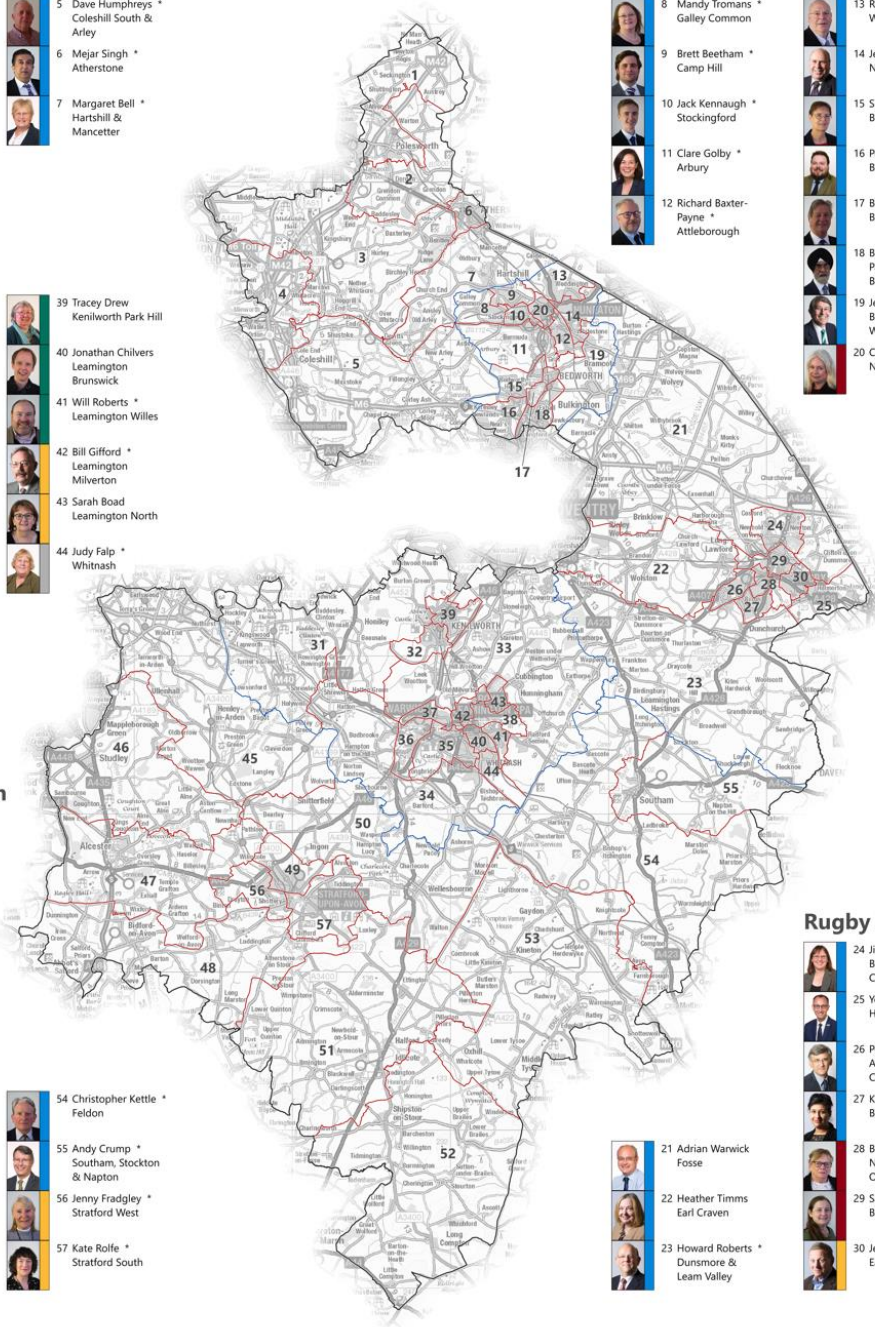

Warwick Area

- 31 John Cooke *
  Lapworth & West Kenilworth
- 32 Richard Spencer
  Kenilworth St. John's
- 33 Wallace Redford
  Cubbington & Leek Wootton
- 34 Jan Matecki *
  Budbrooke & Bishop's Tachbrook
- 35 Parminder Singh
  Birdi
  Warwick South
- 36 John Holland
  Warwick West
- 37 Jackie D'Arcy
  Warwick North
- 38 Sarah Millar
  Leamington Clarendon
- 39 Tracey Drew
  Kenilworth Park Hill
- 40 Jonathan Chivers
  Leamington Brunswick
- 41 Will Roberts *
  Leamington Willes
- 42 Bill Gifford *
  Leamington Milverton
- 43 Sarah Boad
  Leamington North
- 44 Judy Falp *
  Whitnash

Stratford-on-Avon Area

- 45 Ian Shenton
  Arden
- 46 Justin Kerridge
  Studley
- 47 Piers Daniell
  Alcester
- 48 Daren Pemberton *
  Bidford & Welford
- 49 Tim Sinclair
  Stratford North
- 50 Penny-Anne O'Donnell *
  Wellesbourne
- 51 Isobel Seccombe *
  Stour and the Vale
- 52 Jo Barker *
  Shipston
- 53 Chris Mills *
  Kineton & Red Horse
- 54 Christopher Kettle *
  Feldon
- 55 Andy Crump *
  Southam, Stockton & Napton
- 56 Jenny Fradgley *
  Stratford West
- 57 Kate Rolfe *
  Stratford South

Rugby Area

- 21 Adrian Warwick
  Fosse
- 22 Heather Timms
  Earl Craven
- 23 Howard Roberts *
  Dunsmore & Leam Valley
- 24 Jill Simpson-Vince
  Brownsover & Coton Park
- 25 Yousef Dahmash
  Hillmorton
- 26 Peter Butlin
  Admirals & Cawston
- 27 Kam Kaur
  Bitton & Hillside
- 28 Barbara Brown
  New Bitton & Overslade
- 29 Sarah Feeney
  Benn
- 30 Jerry Roodhouse
  Eastlands

Warwickshire Councillors County Election (6 May 2021) and the following By-Election (14 July 2022) Results

 Conservative Labour Liberal Democrat Green Whitnash Residents Association	+ Leader of the Council * Also a District or Borough Councillor (Updated 15 July, 2021)	 Warwickshire County Boundary Warwickshire District / Borough Boundaries Warwickshire Electoral Division Boundaries

1:90000
(Scale based on 1:50,000)

© Crown Copyright and database right 2022. Ordnance Survey 100019520.

Produced by the
Data Management Team,
Business Intelligence,
Commissioning Support Unit,
Resources Directorate,
Warwickshire County Council.
3 August 2022