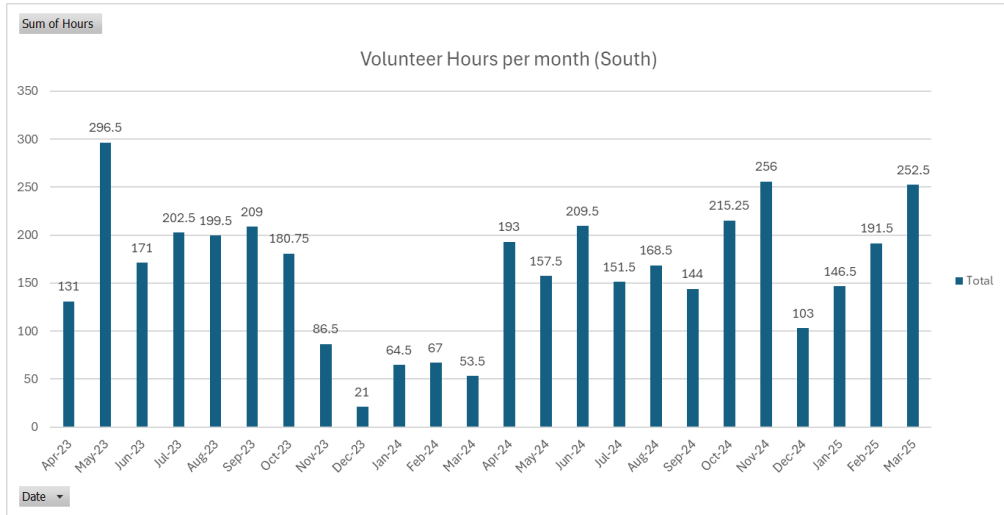

Volunteer Hours

Solihull Ramblers – W39
Footbridge