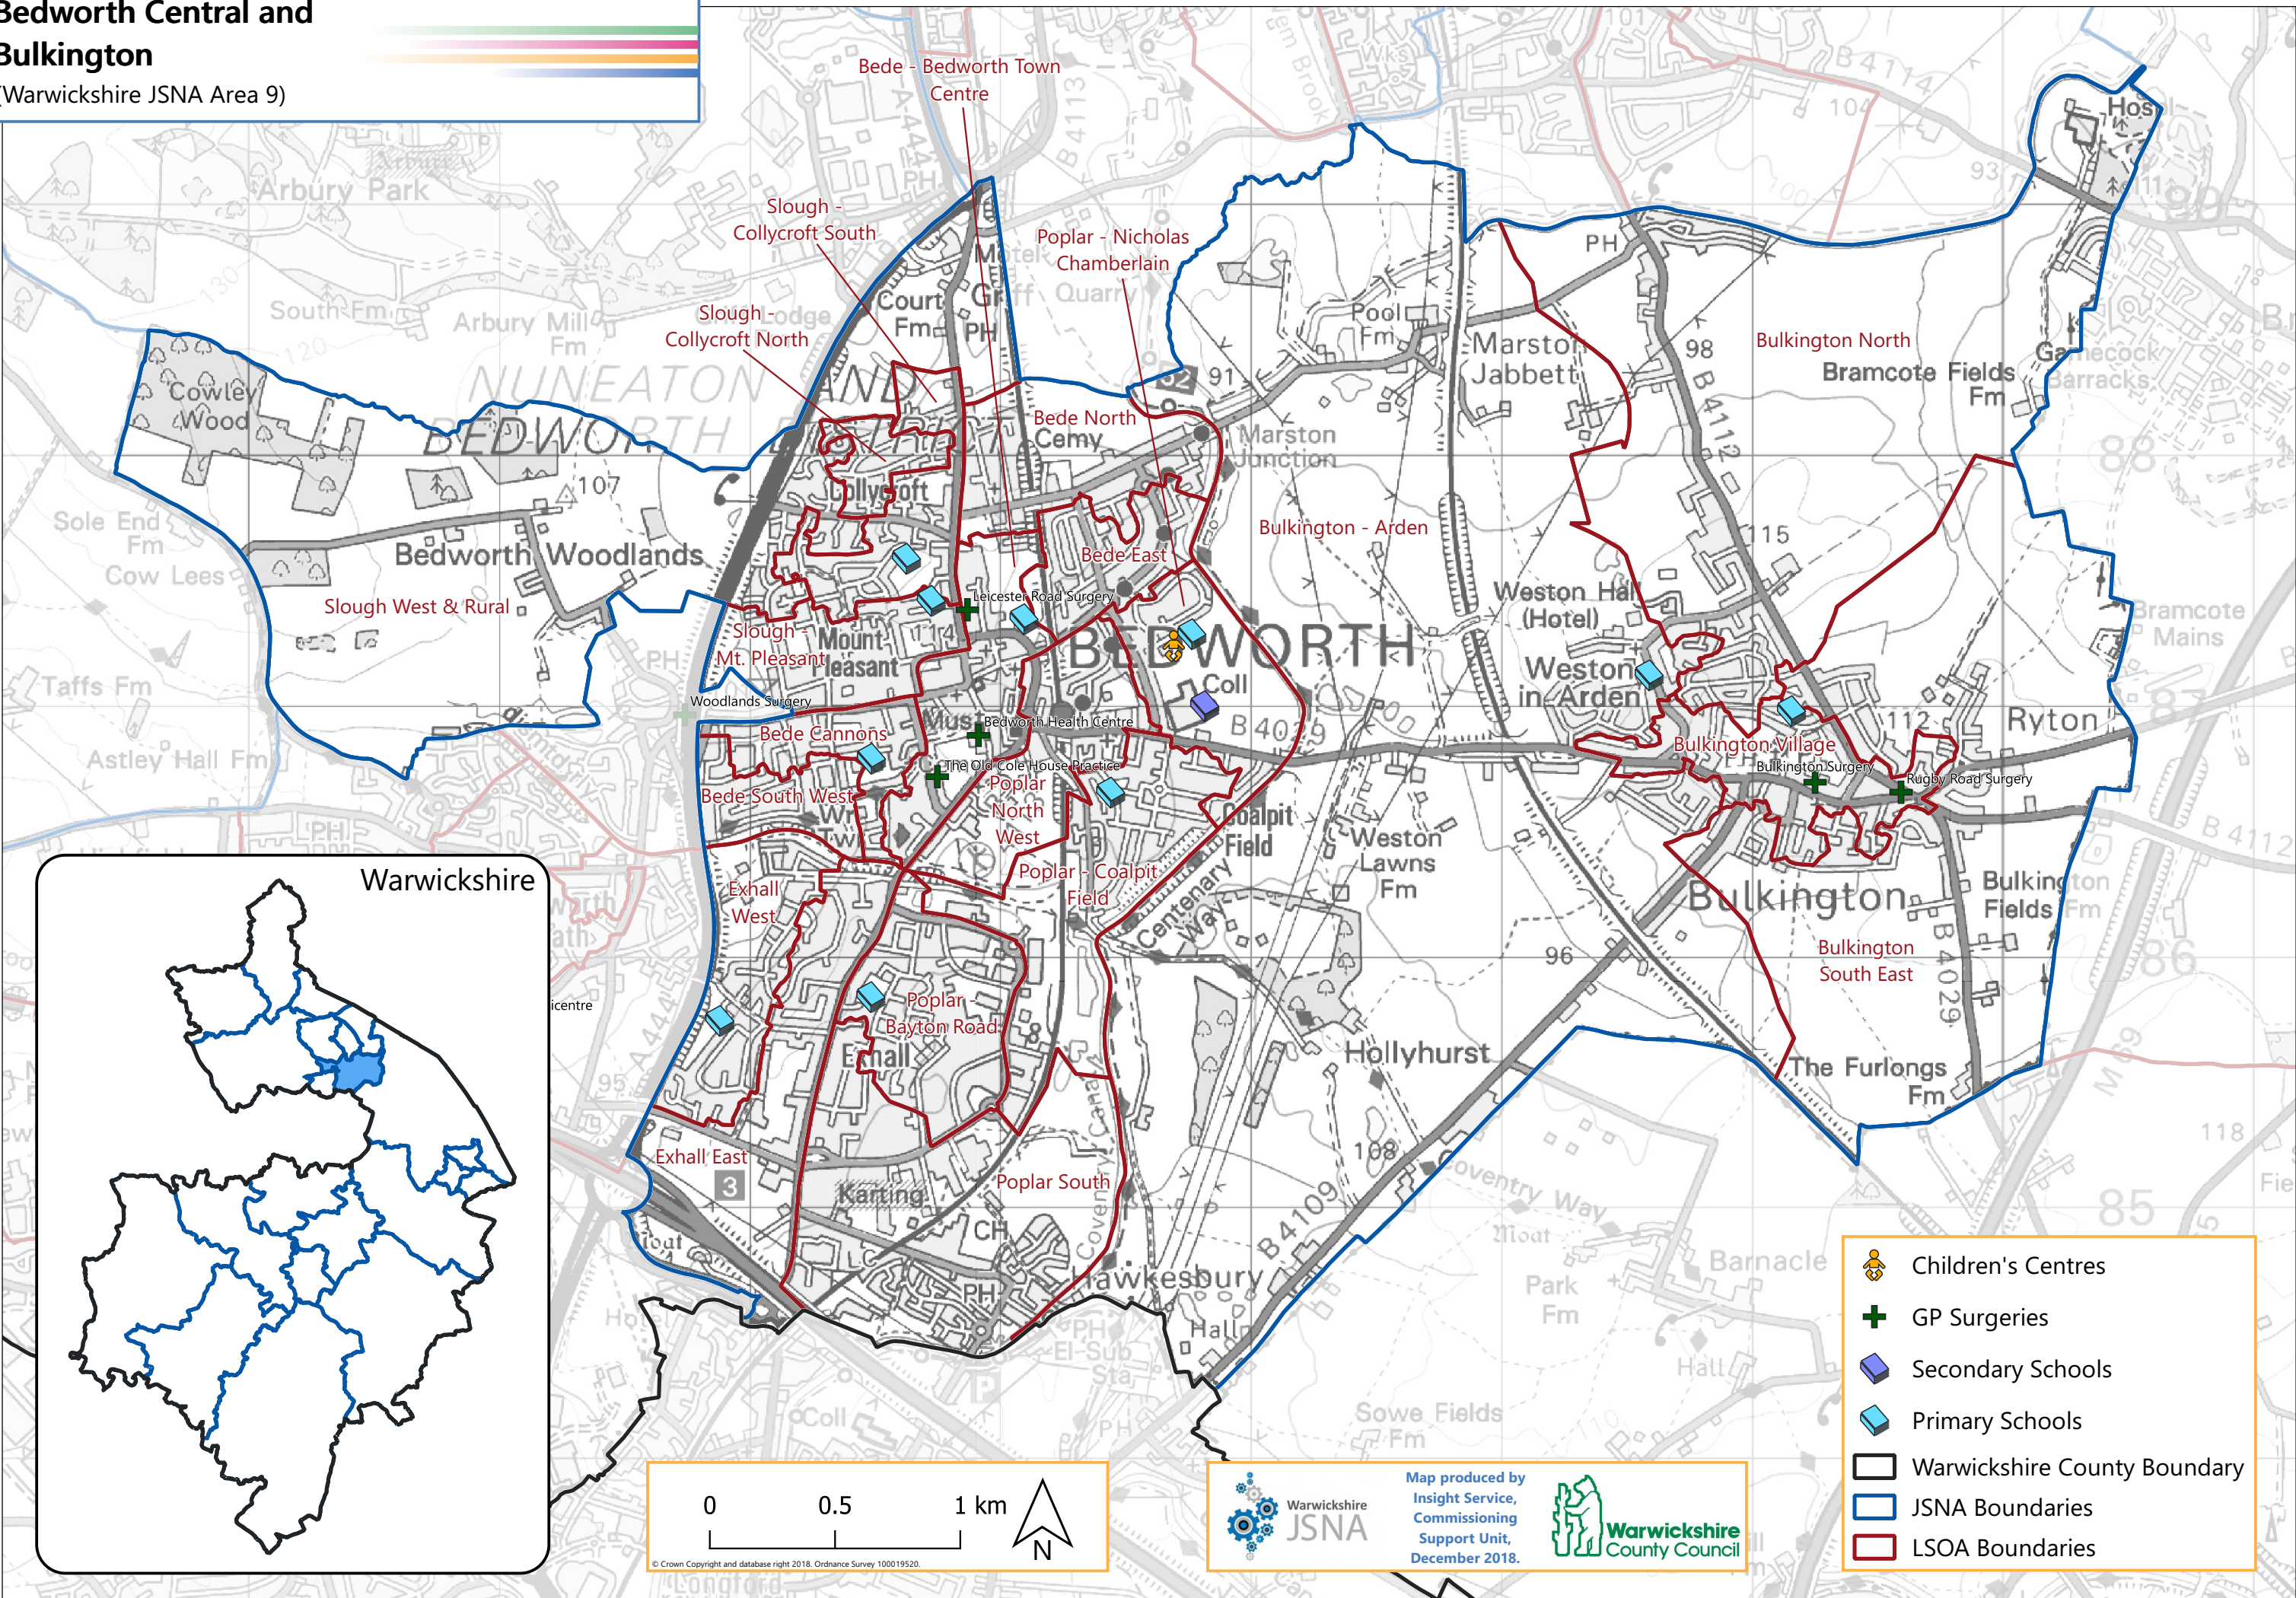

Bedworth Central and Bulkington

(Warwickshire JSNA Area 9)

- Children's Centres
- GP Surgeries
- Secondary Schools
- Primary Schools
- Warwickshire County Boundary
- JSNA Boundaries
- LSOA Boundaries

Warwickshire JSNA

Map produced by Insight Service, Commissioning Support Unit, December 2018.