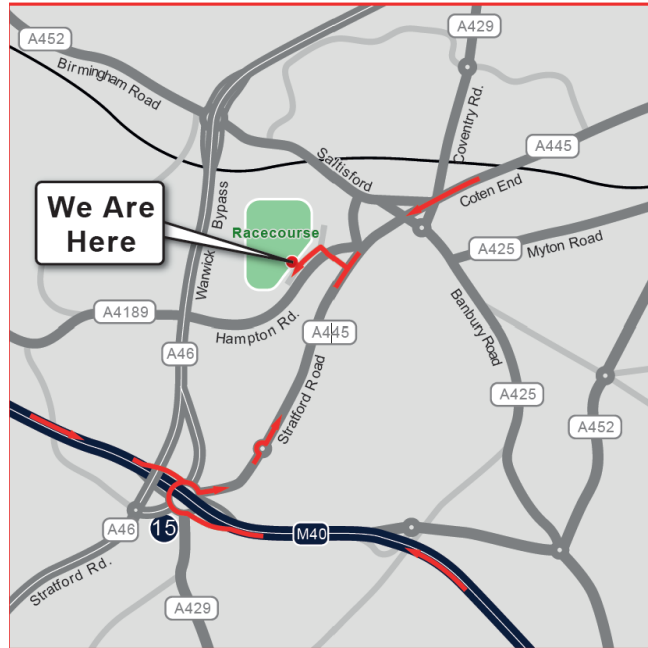

Final Directions

1. At the roundabout take the first exit onto Stratford Road.
2. At the next roundabout take the second exit, staying on Stratford Road.
3. After 1 mile take the left turn onto Bowling Green Street. This road is immediately before the church.
4. Turn left almost immediately after joining Bowling Green Street onto Friars St.
5. Several hundred feet along Friars Street you will come to an offset crossroads. Turn right at these crossroads onto Bread & Meat Close.
6. Keep left and go through the green gates and continue.
7. Parking is in front of the main grandstand and in front of area marked 3 and 4 on the map and is free. If you find yourself in a pay and display car park you are in the wrong area.
8. Once parked please follow the notices to the Paddock building which is located at building 5 on the map. Please follow the signs and make your way upstairs to the Paddock Suite 5 & 6.

Disabled Access – The lift for the Paddock Suites is located at the far end of the building next to the stairs. Paddock Suites 5 & 6 is located on the second floor.

Warwick Racecourse

Additional Information

If you require any clarification or experience any problems please call the Speed Awareness help line: 01926 412990.
Please note these instructions are only a guide. It is advisable to plan your route using an up-to-date road atlas. Remember to leave plenty of time for your journey. Latecomers will not be admitted to the course.