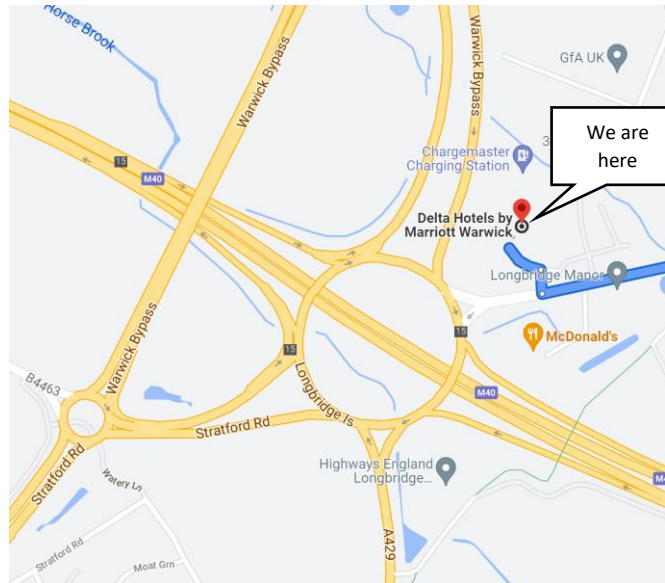

**Delta by Marriott Warwick,  
Stratford Rd,  
Warwick CV34 6RE**

**Driver Education Services: 01926 412990**

**Directions from Warwick Bypass**

Head south on Warwick Bypass/A46 travelling from Coventry/Kenilworth/Leamington Spa

**Delta Hotels by Marriott Warwick  
Stratford Rd, Warwick CV34 6RE**

**Directions from M40 in either direction  
M40**

At junction 15, take the A429 exit to Warwick/Stratford/Coventry/A46  
At Longbridge Island, take the exit onto Stratford Rd/A429 towards Warwick

Turn left onto The Peacocks

Turn left to stay on The Peacocks

**Destination will be on the right  
Delta Hotels by Marriott Warwick**

**Directions from the A429 Stratford Road**

Take Warwick Rd/A429 and A46 to The Longbridge Island, take the exit onto Stratford Rd/A429 towards Warwick

Turn left onto The Peacocks

Turn left to stay on The Peacocks

**Destination will be on the right  
Delta Hotels by Marriott Warwick**

**Important:**

**On arrival please enter reception and register your car registration number in the Consul to obtain free parking.**