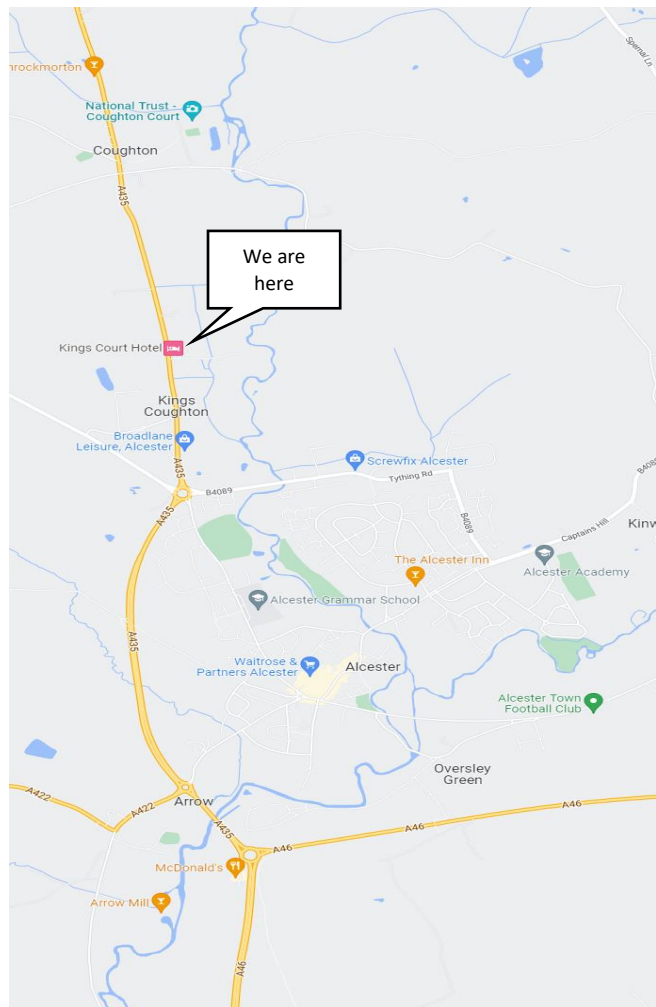

**Kings Court Hotel,
Kings Coughton
Alcester, B49 5QQ**

Driver Education Services: 01926 412990

Directions from Studley

Head south out of Studley on A435. Once you have reached Kings Coughton the hotel entrance will be on the left. Once parked head towards the kings' rooms entrance (not reception)

Directions from Stratford upon Avon

Take A422 to Alcester Road/A46
Follow A46 and then A435
Hotel entrance will be on the right.
Once parked head towards the kings' rooms entrance (not reception)

Directions from Redditch

Take Alvechurch Highway/A441 out of Redditch
Follow A441 towards A448 and then A435
Hotel entrance will be on the left
Once parked head towards the kings' rooms entrance (not reception)

Disabled Parking is located right outside the Kings Rooms entrance.

Additional Information

If you require any clarification or experience any problems please call the Speed Awareness help line: 01926 412990.

Please note these instructions are only a guide. It is advisable to plan your route using an up-to-date road atlas. Remember to leave plenty of time for your journey. Latecomers will not be admitted to the course.