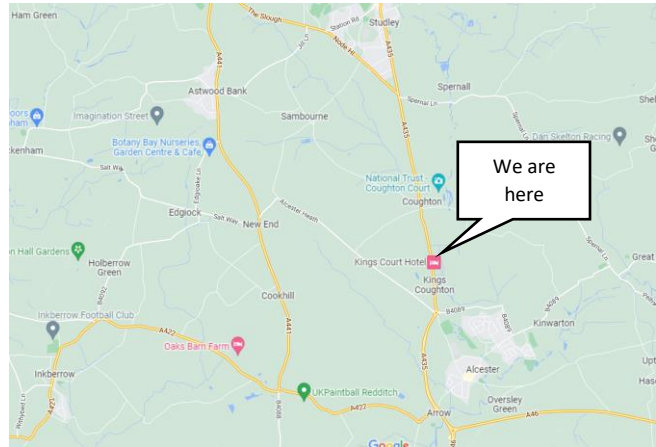

**Kings Court Hotel,
Kings Coughton
Alcester, B49 5QQ**

Driver Education Services: 01926 412990

Directions from Studley

Head south out of Studley on A435. Once you have reached Kings Coughton the hotel entrance will be on the left. Once parked head towards the kings' rooms entrance (not reception)

Directions from Stratford upon Avon

Take A422 to Alcester Road/A46
Follow A46 and then A435
Hotel entrance will be on the right.
Once parked head towards the kings' rooms entrance (not reception)

Directions from Redditch

Take Alvechurch Highway/A441 out of Redditch
Follow A441 towards A448 and then A435
Hotel entrance will be on the left
Once parked head towards the kings' rooms entrance (not reception)

Disabled Parking is located right outside the Kings Rooms entrance.

Additional Information

If you require any clarification or experience any problems please call the Speed Awareness help line: 01926 412990.

Please note these instructions are only a guide. It is advisable to plan your route using an up-to-date road atlas. Remember to leave plenty of time for your journey. Latecomers will not be admitted to the course.