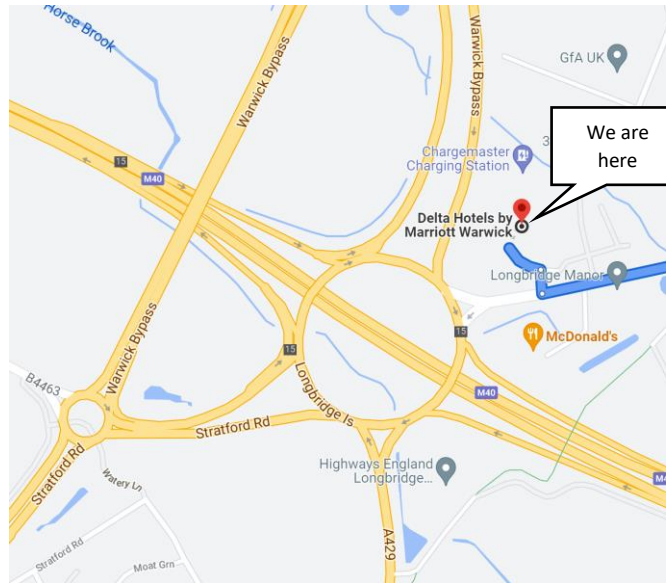

**Delta by Marriott Warwick,
Stratford Rd,
Warwick CV34 6RE**

Driver Education Services: 01926 412990

Directions from Warwick Bypass

Head south on Warwick Bypass/A46 travelling from Coventry/Kenilworth/Leamington Spa

**Delta Hotels by Marriott Warwick
Stratford Rd, Warwick CV34 6RE**

**Directions from M40 in either direction
M40**

At junction 15, take the A429 exit to Warwick/Stratford/Coventry/A46
At Longbridge Island, take the exit onto Stratford Rd/A429 towards Warwick

Turn left onto The Peacocks

Turn left to stay on The Peacocks

**Destination will be on the right
Delta Hotels by Marriott Warwick**

Directions from the A429 Stratford Road

Take Warwick Rd/A429 and A46 to The Longbridge Island, take the exit onto Stratford Rd/A429 towards Warwick

Turn left onto The Peacocks

Turn left to stay on The Peacocks

**Destination will be on the right
Delta Hotels by Marriott Warwick**

Important:
On arrival please enter reception and register your car registration number in the Consul to obtain free parking.