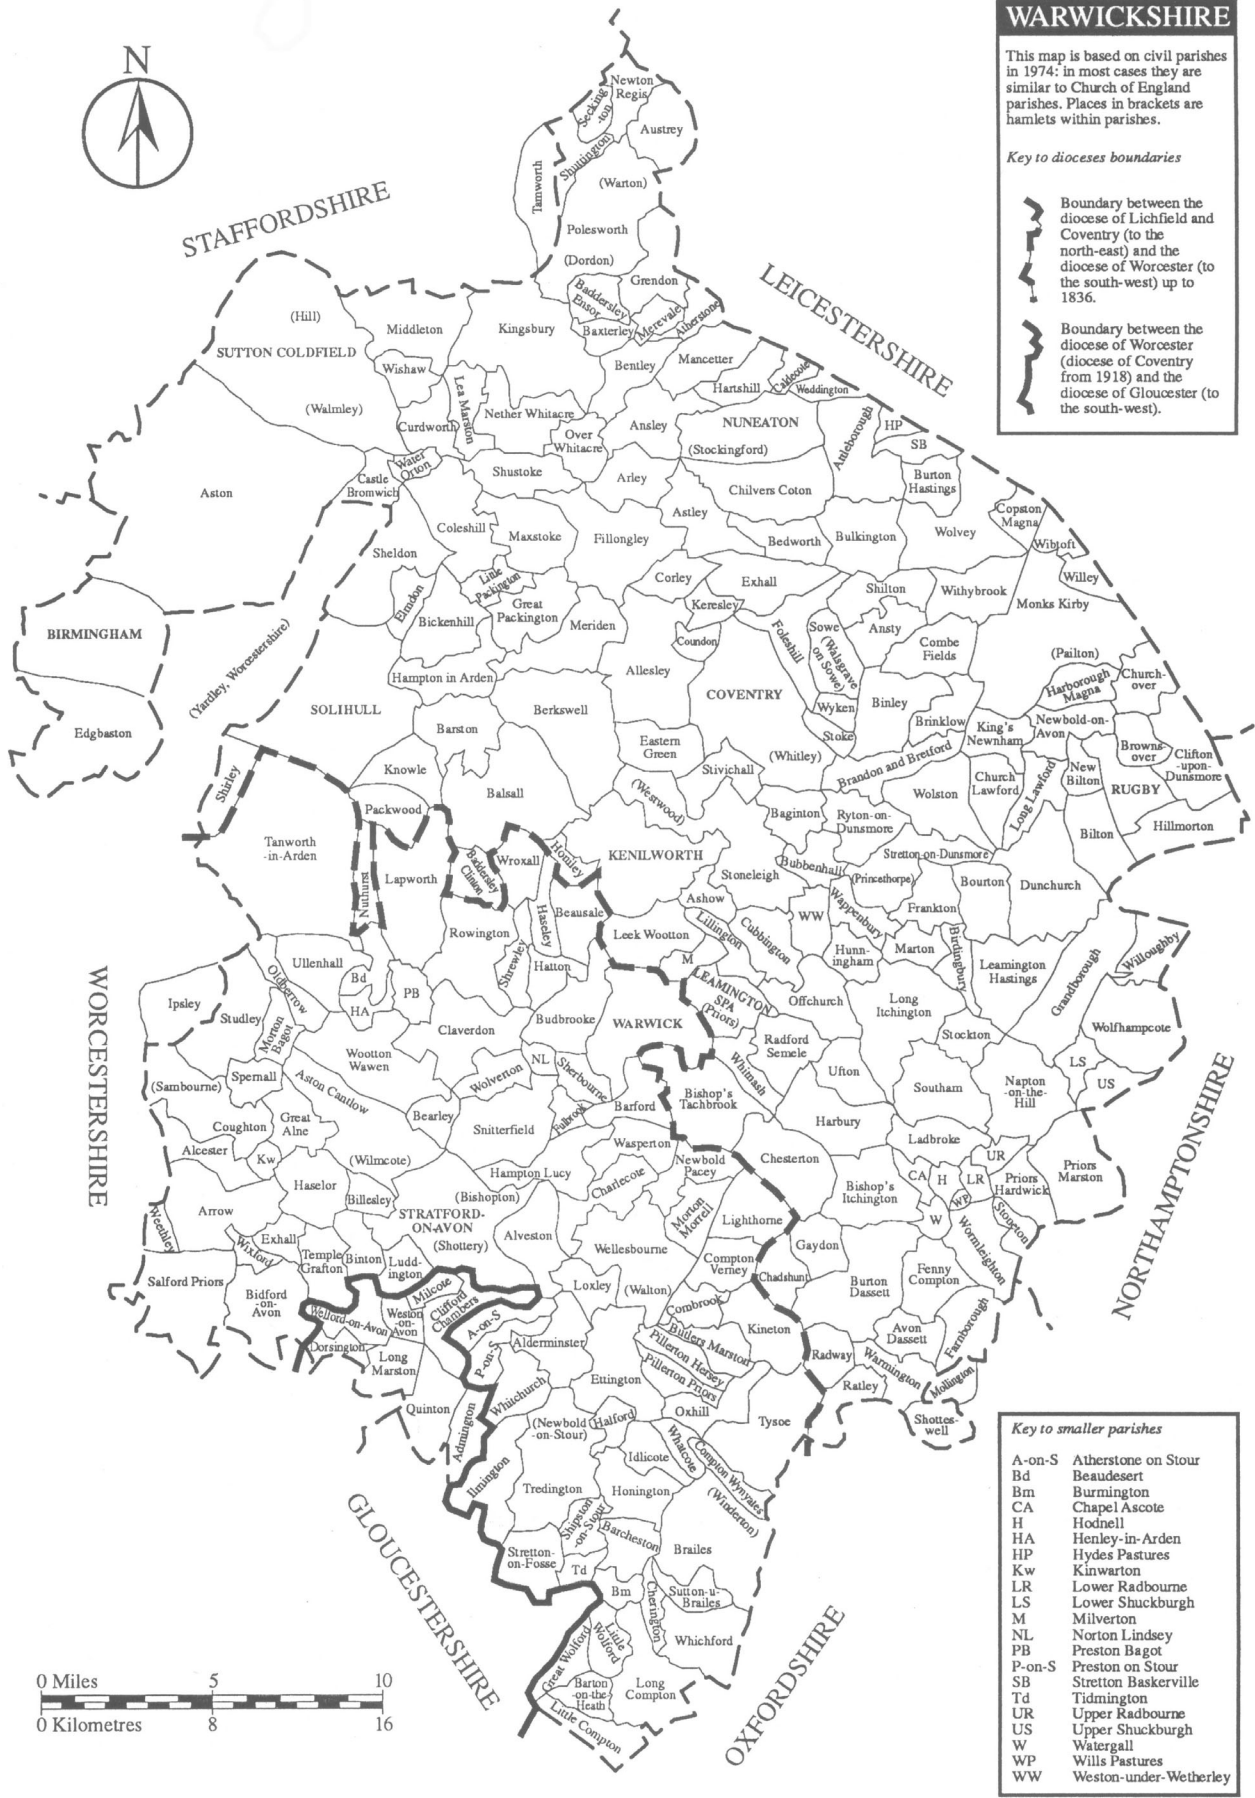

# WARWICKSHIRE

This map is based on civil parishes in 1974: in most cases they are similar to Church of England parishes. Places in brackets are hamlets within parishes.

### Key to dioceses boundaries

-  Boundary between the diocese of Lichfield and Coventry (to the north-east) and the diocese of Worcester (to the south-west) up to 1836.
-  Boundary between the diocese of Worcester (diocese of Coventry from 1918) and the diocese of Gloucester (to the south-west).

### Key to smaller parishes

- A-on-S Atherstone on Stour
- Bd Beaudesert
- Bm Burmington
- CA Chapel Ascote
- H Hodnell
- HA Henley-in-Arden
- HP Hydes Pastures
- Kw Kinwarton
- LR Lower Radbourne
- LS Lower Shuckburgh
- M Milverton
- NL Norton Lindsey
- PB Preston Bagot
- P-on-S Preston on Stour
- SB Stretton Baskerville
- Td Tidmington
- UR Upper Radbourne
- US Upper Shuckburgh
- W Watergall
- WP Wills Pastures
- WW Weston-under-Wetherley