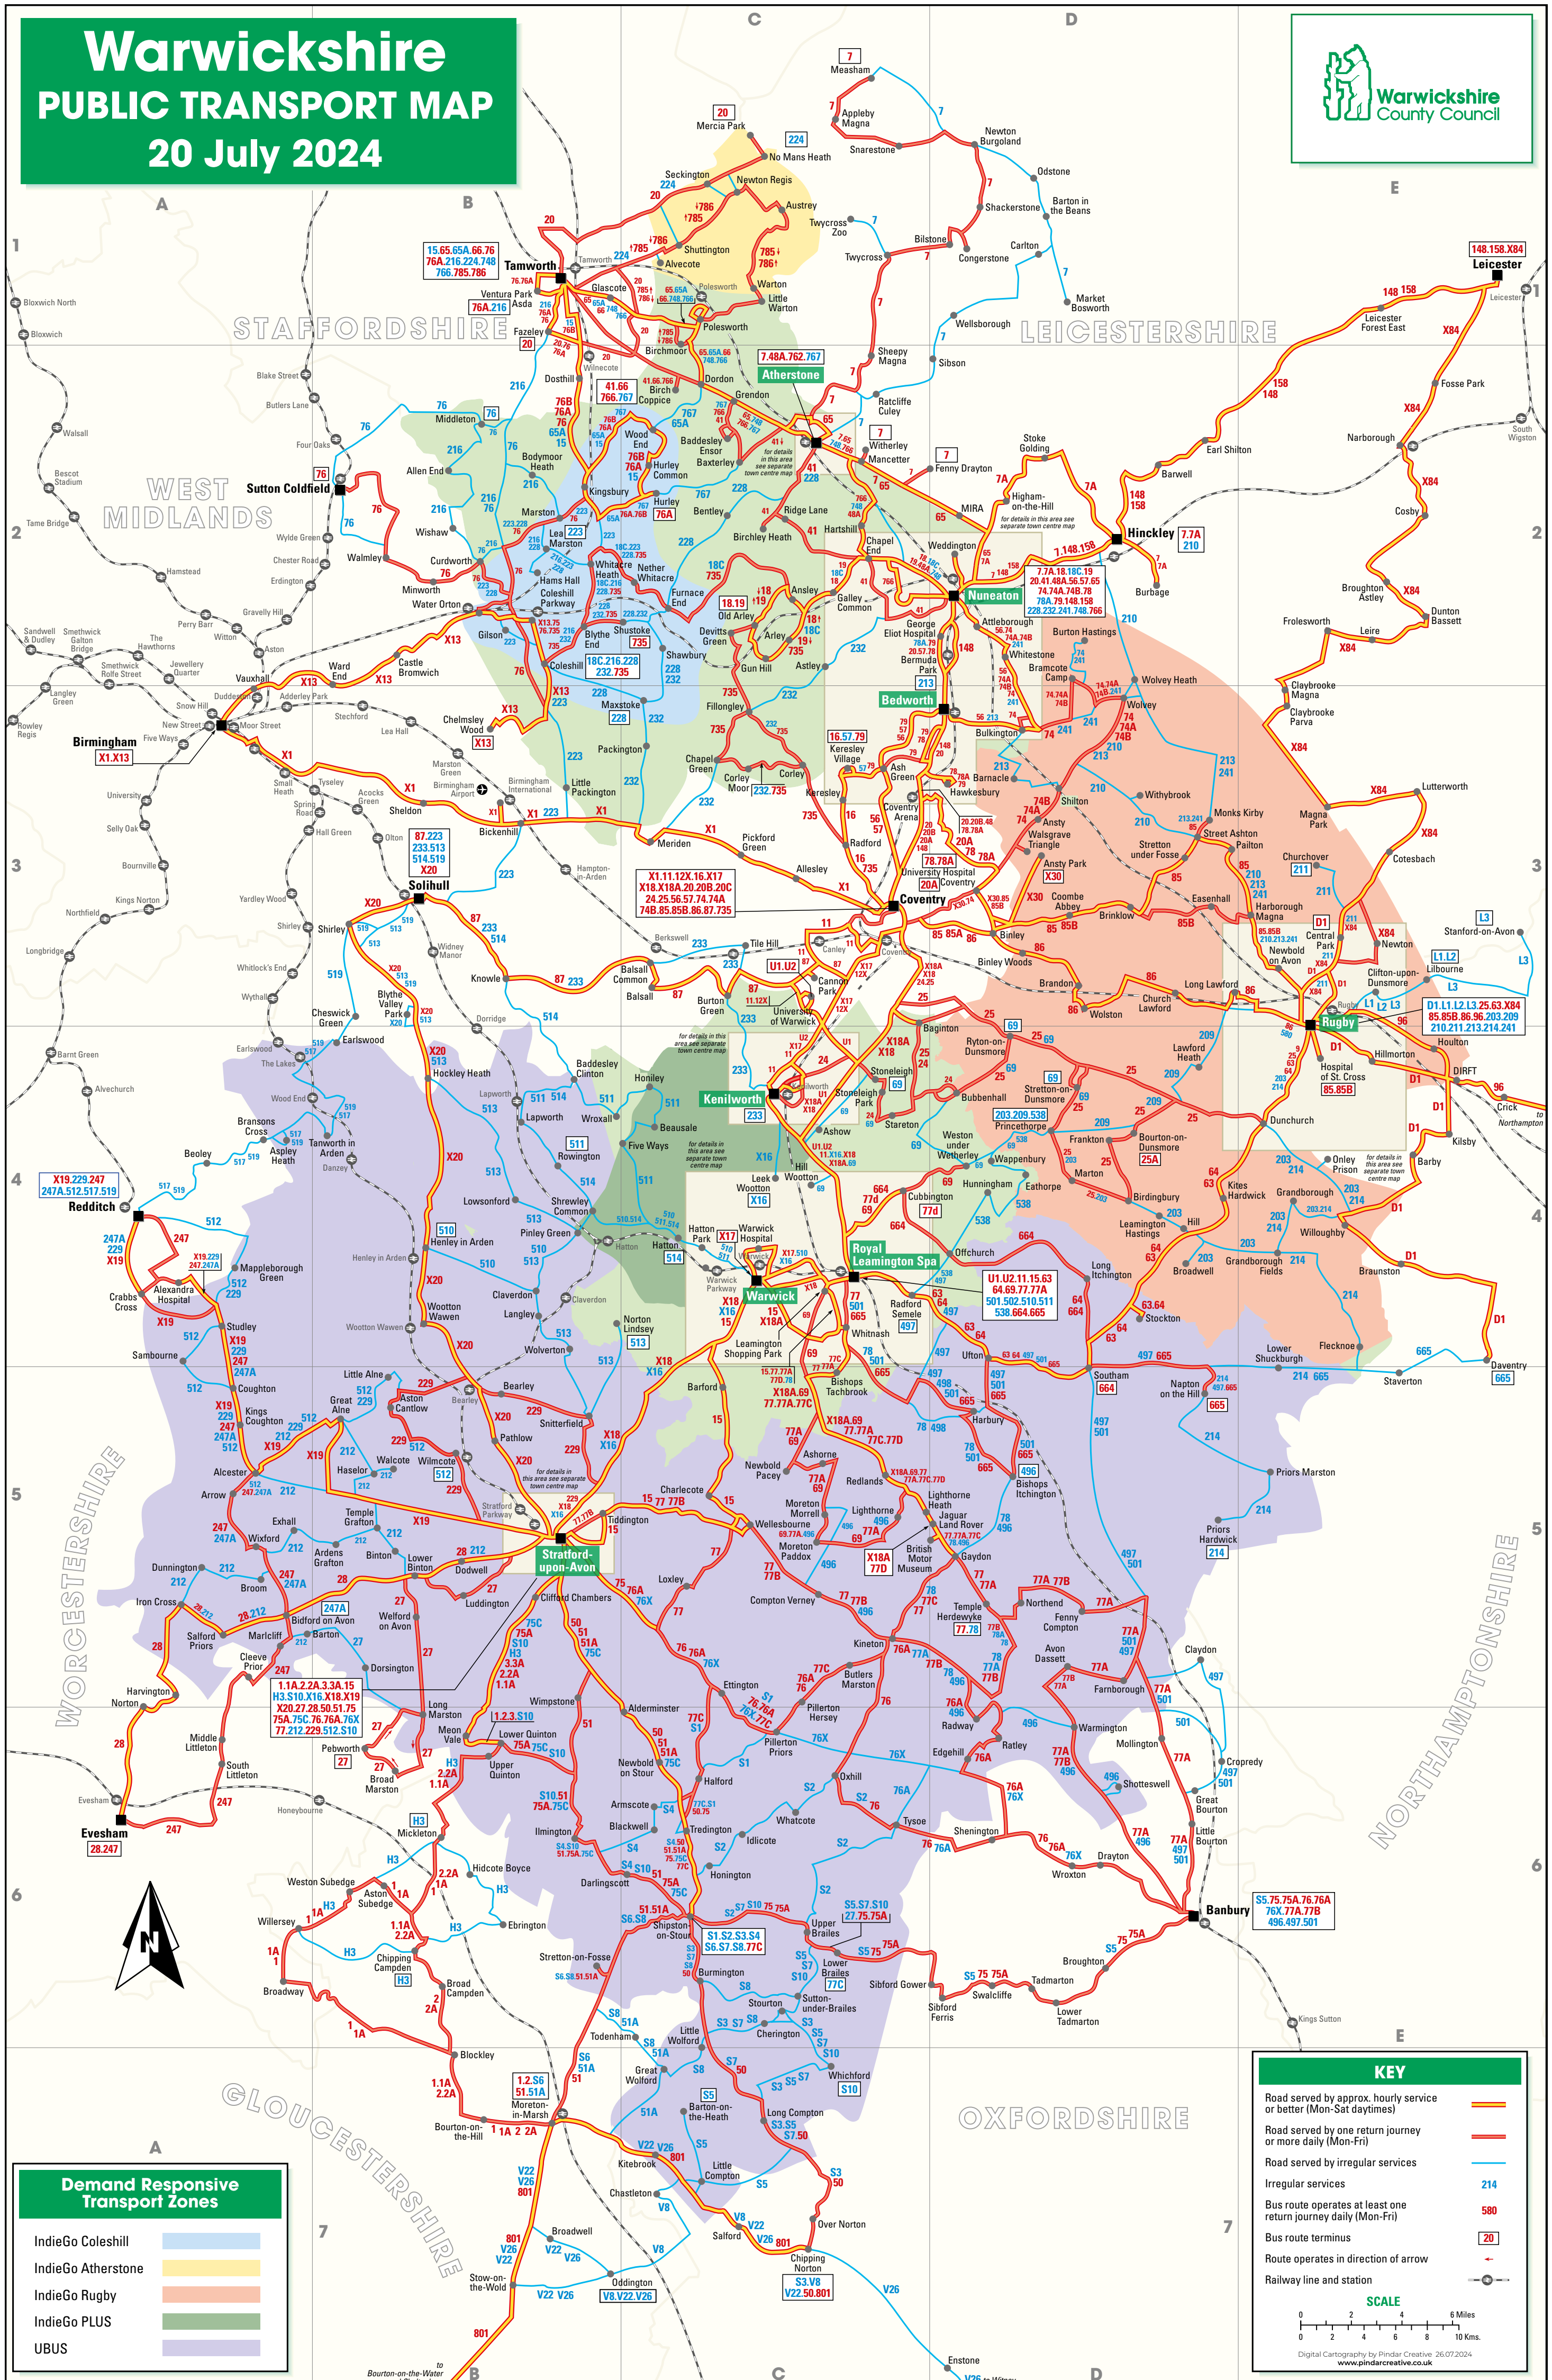

Warwickshire PUBLIC TRANSPORT MAP

20 July 2024

Demand Responsive Transport Zones

- IndieGo Coleshill
- IndieGo Atherstone
- IndieGo Rugby
- IndieGo PLUS
- UBUS

KEY

- Road served by approx. hourly service or better (Mon-Sat daytime)
- Road served by one return journey or more daily (Mon-Fri)
- Road served by irregular services
- Irregular services
- Bus route operates at least one return journey daily (Mon-Fri)
- Bus route terminus
- Route operates in direction of arrow
- Railway line and station

SCALE

0 2 4 6 Miles
0 2 4 6 8 10 Kms.

Digital Cartography by Pindar Creative 26.07.2024
www.pindarcreative.co.uk