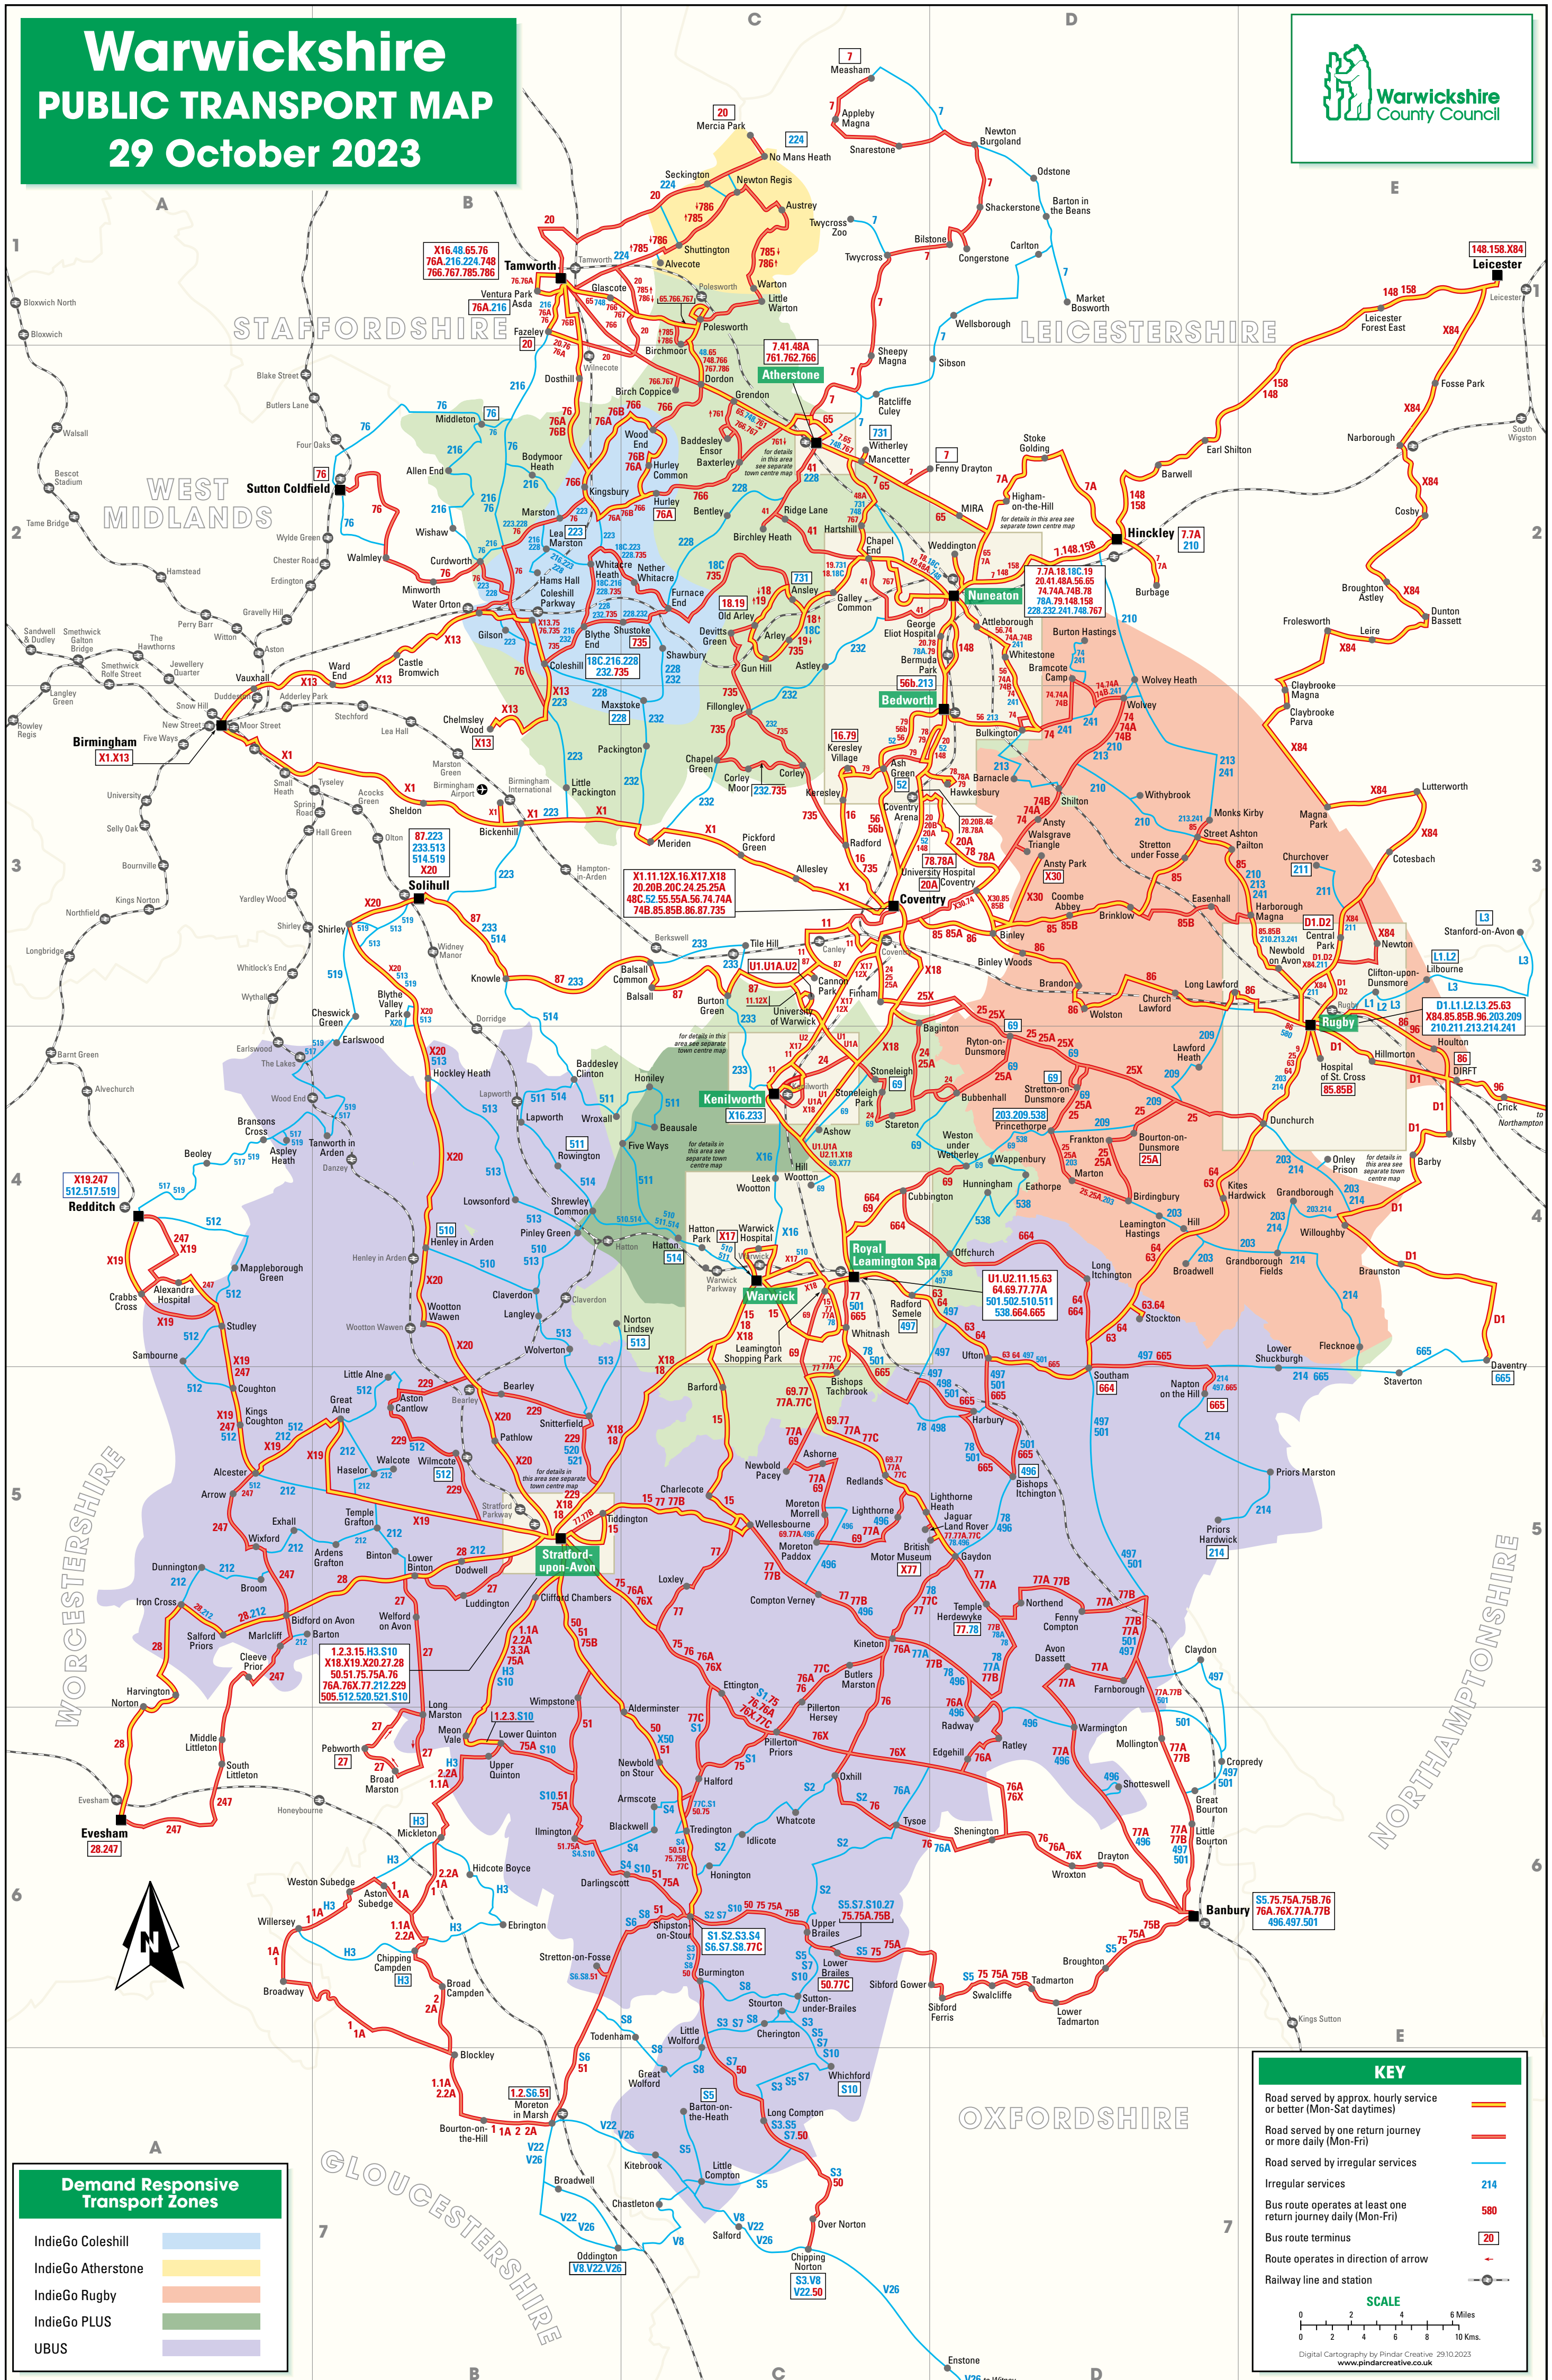

Warwickshire PUBLIC TRANSPORT MAP

29 October 2023

Demand Responsive Transport Zones

- IndieGo Coleshill
- IndieGo Atherstone
- IndieGo Rugby
- IndieGo PLUS
- UBUS

KEY

- Road served by approx. hourly service or better (Mon-Sat daytime)
- Road served by one return journey or more daily (Mon-Fri)
- Road served by irregular services
- Irregular services
- Bus route operates at least one return journey daily (Mon-Fri)
- Bus route terminus
- Route operates in direction of arrow
- Railway line and station

SCALE

0 2 4 6 Miles
0 2 4 6 8 10 Kms.

Digital Cartography by Pindar Creative 29/10/2023
www.pindarcreative.co.uk