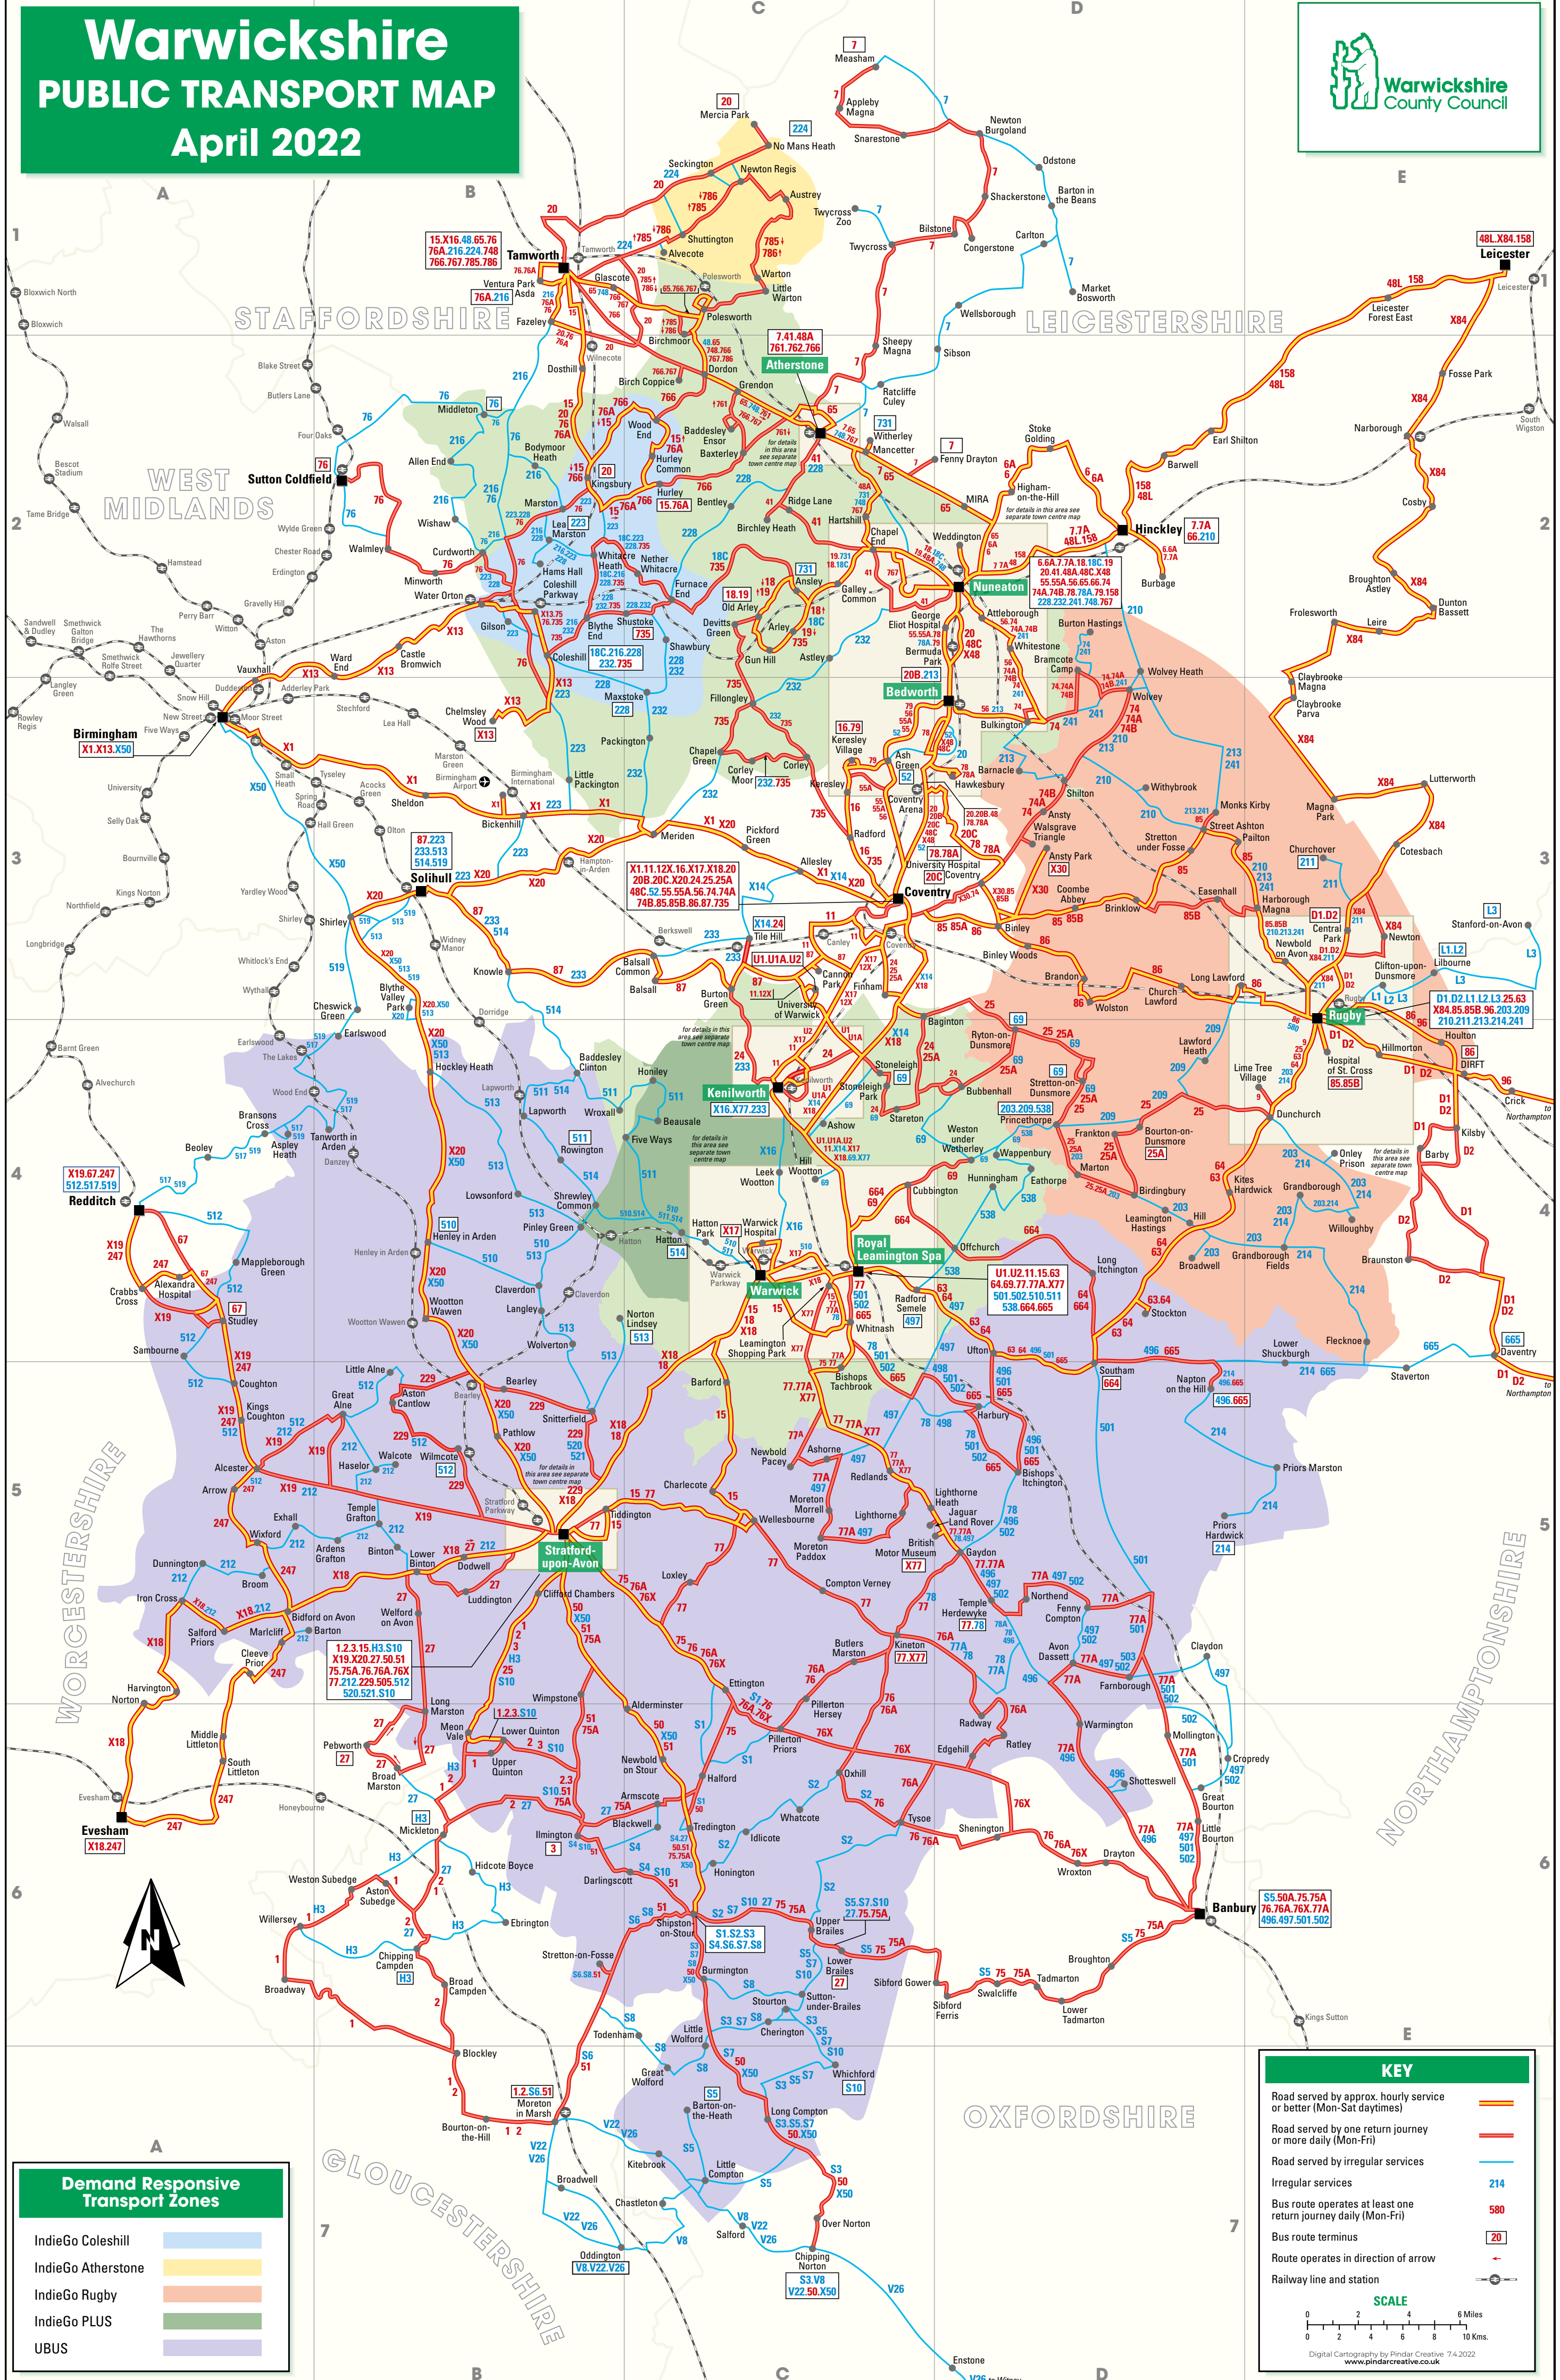

Warwickshire PUBLIC TRANSPORT MAP

April 2022

Demand Responsive Transport Zones

IndieGo Coleshill	
IndieGo Atherstone	
IndieGo Rugby	
IndieGo PLUS	
UBUS	

KEY

- Road served by approx. hourly service or better (Mon-Sat daytime) —
- Road served by one return journey or more daily (Mon-Fri) —
- Road served by irregular services —
- Irregular services 214
- Bus route operates at least one return journey daily (Mon-Fri) 580
- Bus route terminus 20
- Route operates in direction of arrow →
- Railway line and station —

SCALE

0 2 4 6 Miles
0 2 4 6 8 10 Kms.

© Digital Cartography by Pindar Creative 7.4.2022
www.pindarcreative.co.uk