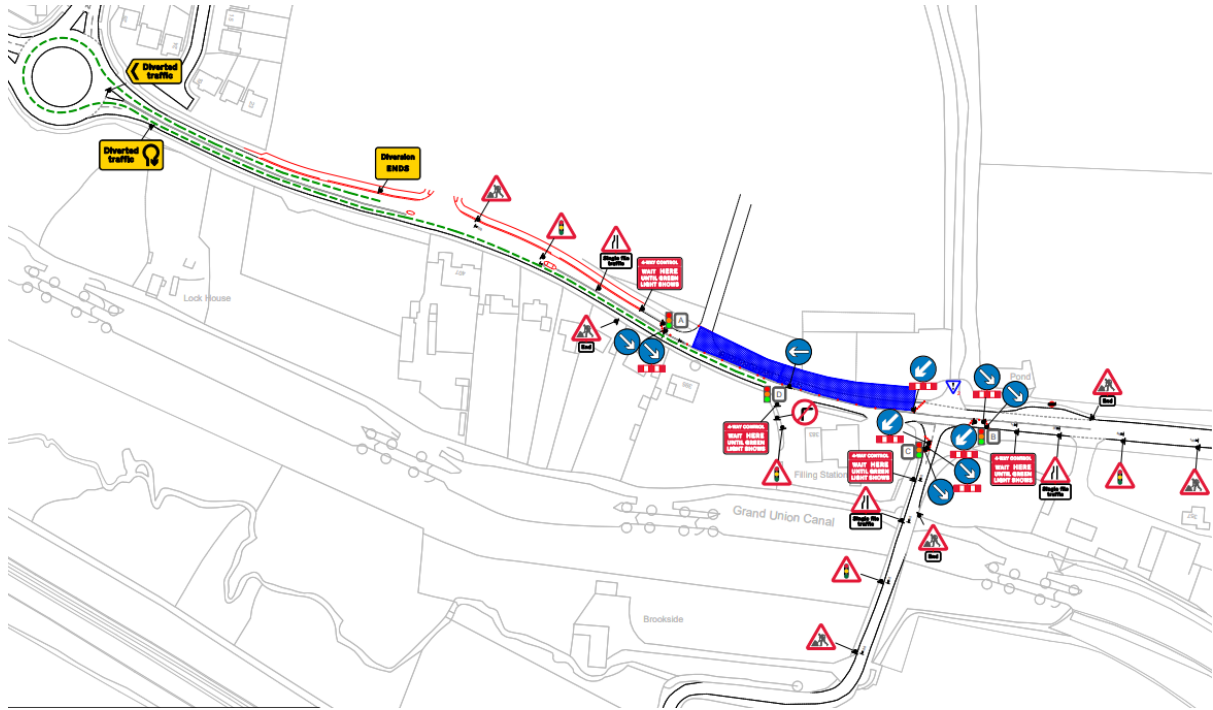

A4177 Birmingham Road, Hatton.

S278 Highway works - Scheme update 02nd October 2024

Phase 11 (section due to commence next week in blue);

A few onsite images of the challenges the team are facing.