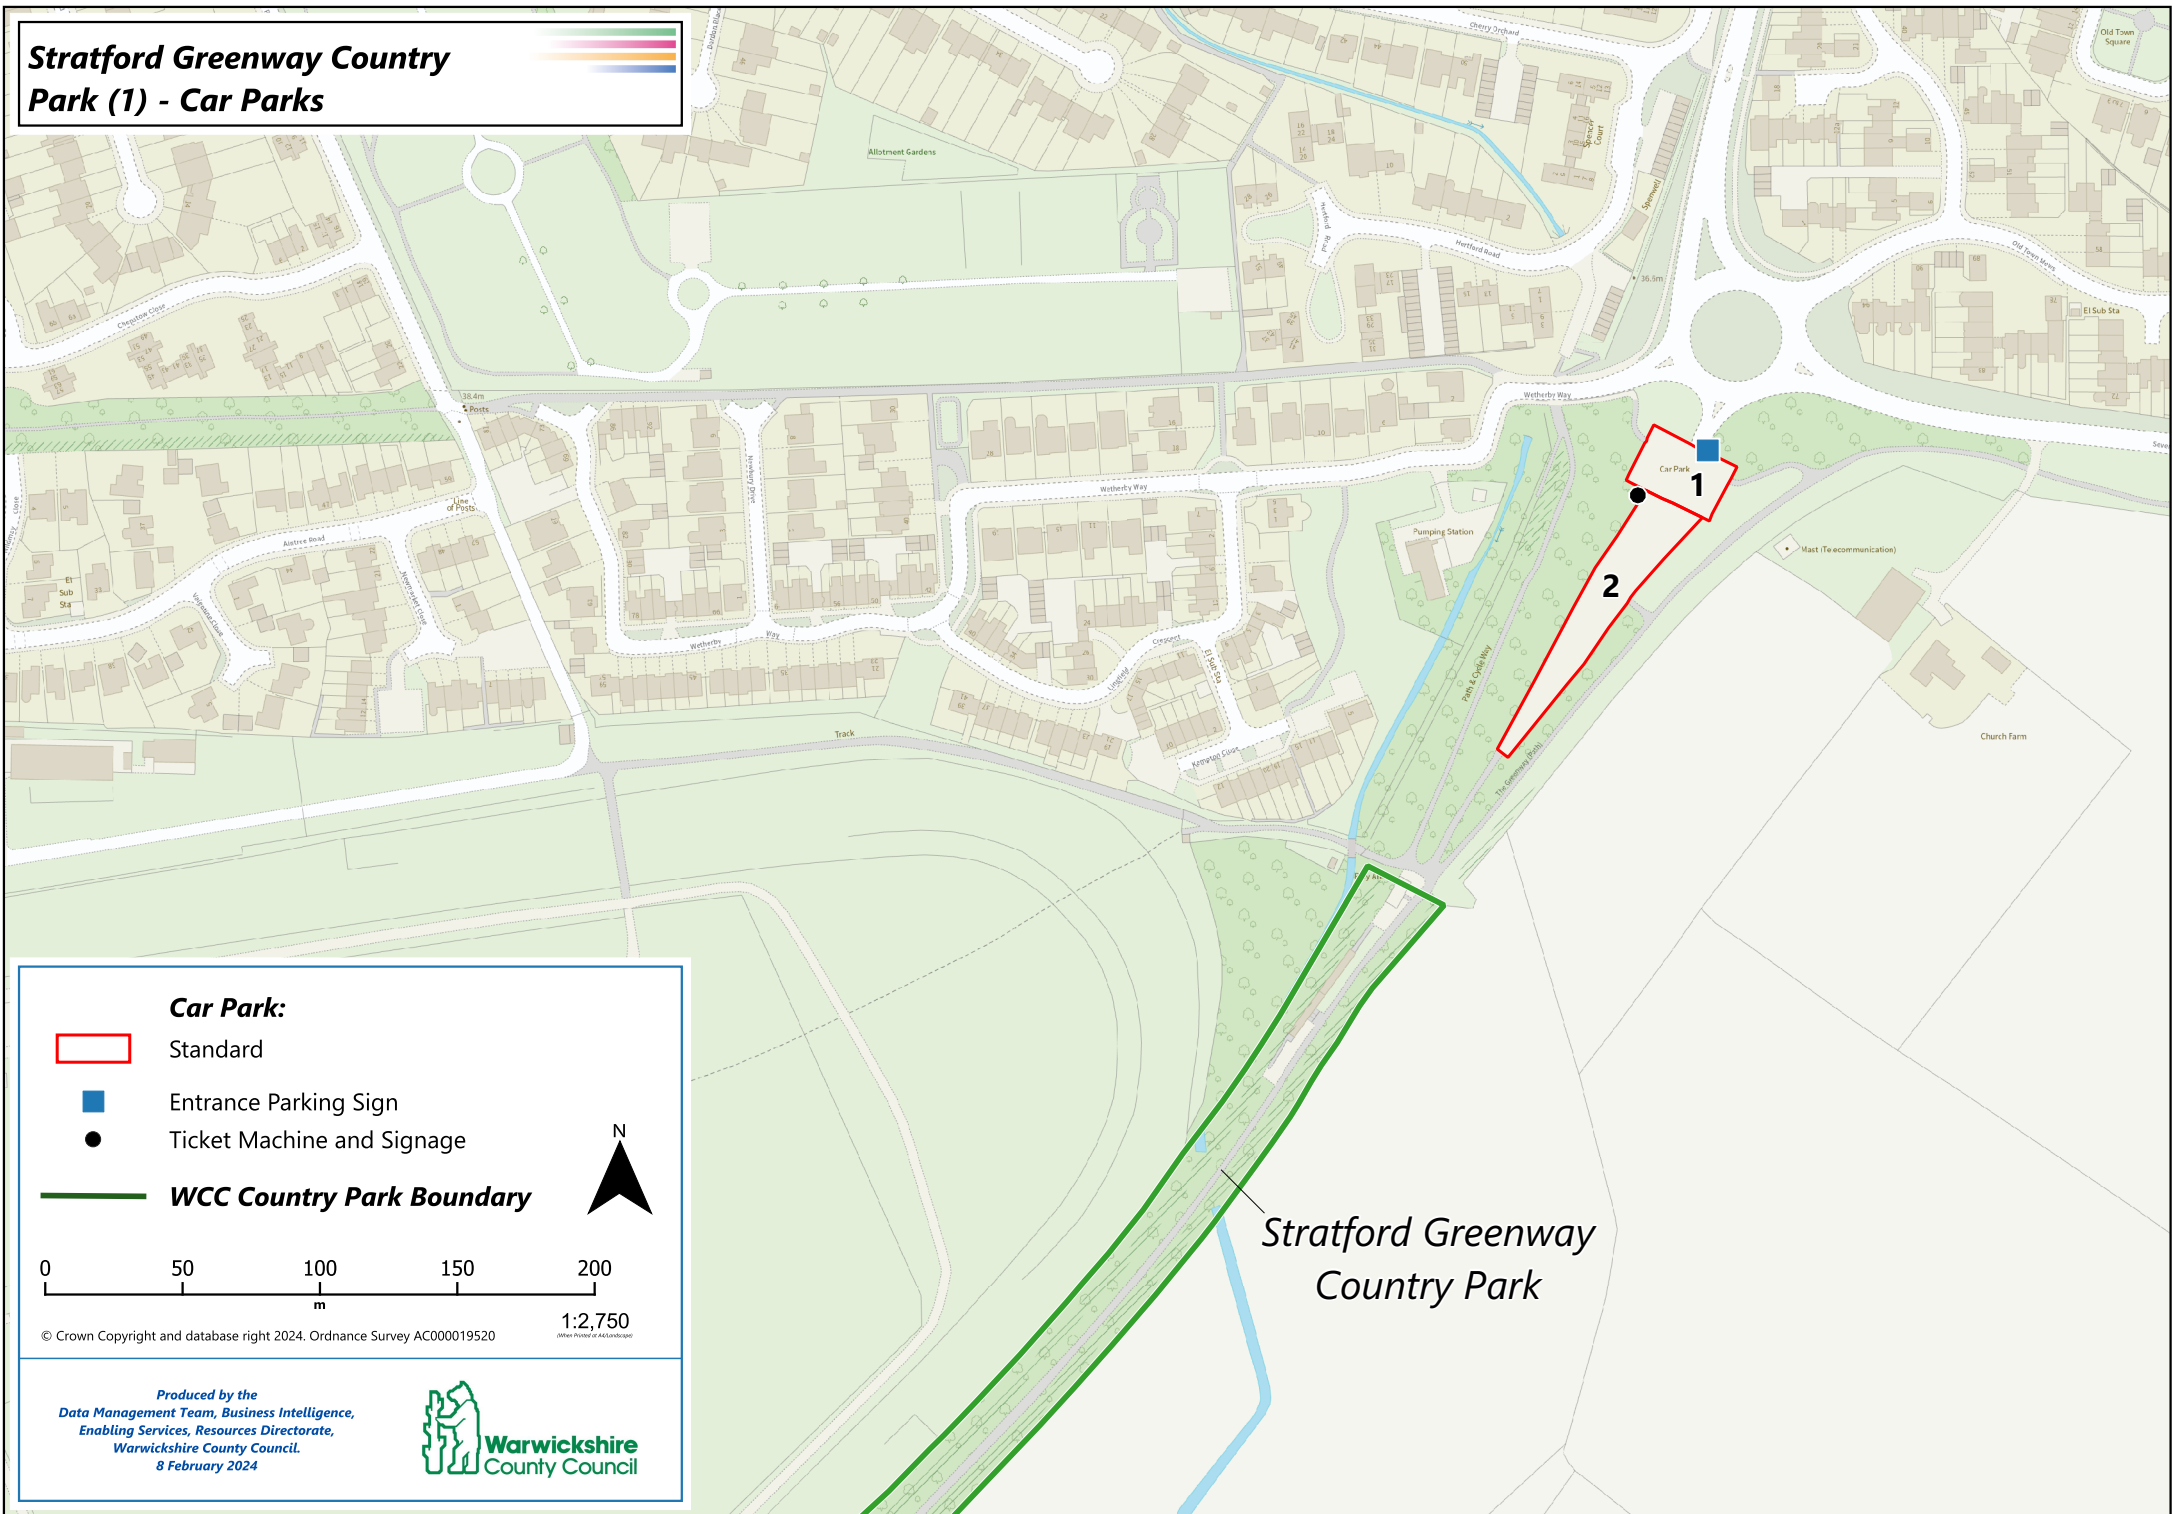

Stratford Greenway Country Park (1) - Car Parks

Car Park:

Standard

Entrance Parking Sign

Ticket Machine and Signage

WCC Country Park Boundary

1:2,750
(Other Proportions Available)

© Crown Copyright and database right 2024. Ordnance Survey AC000019520