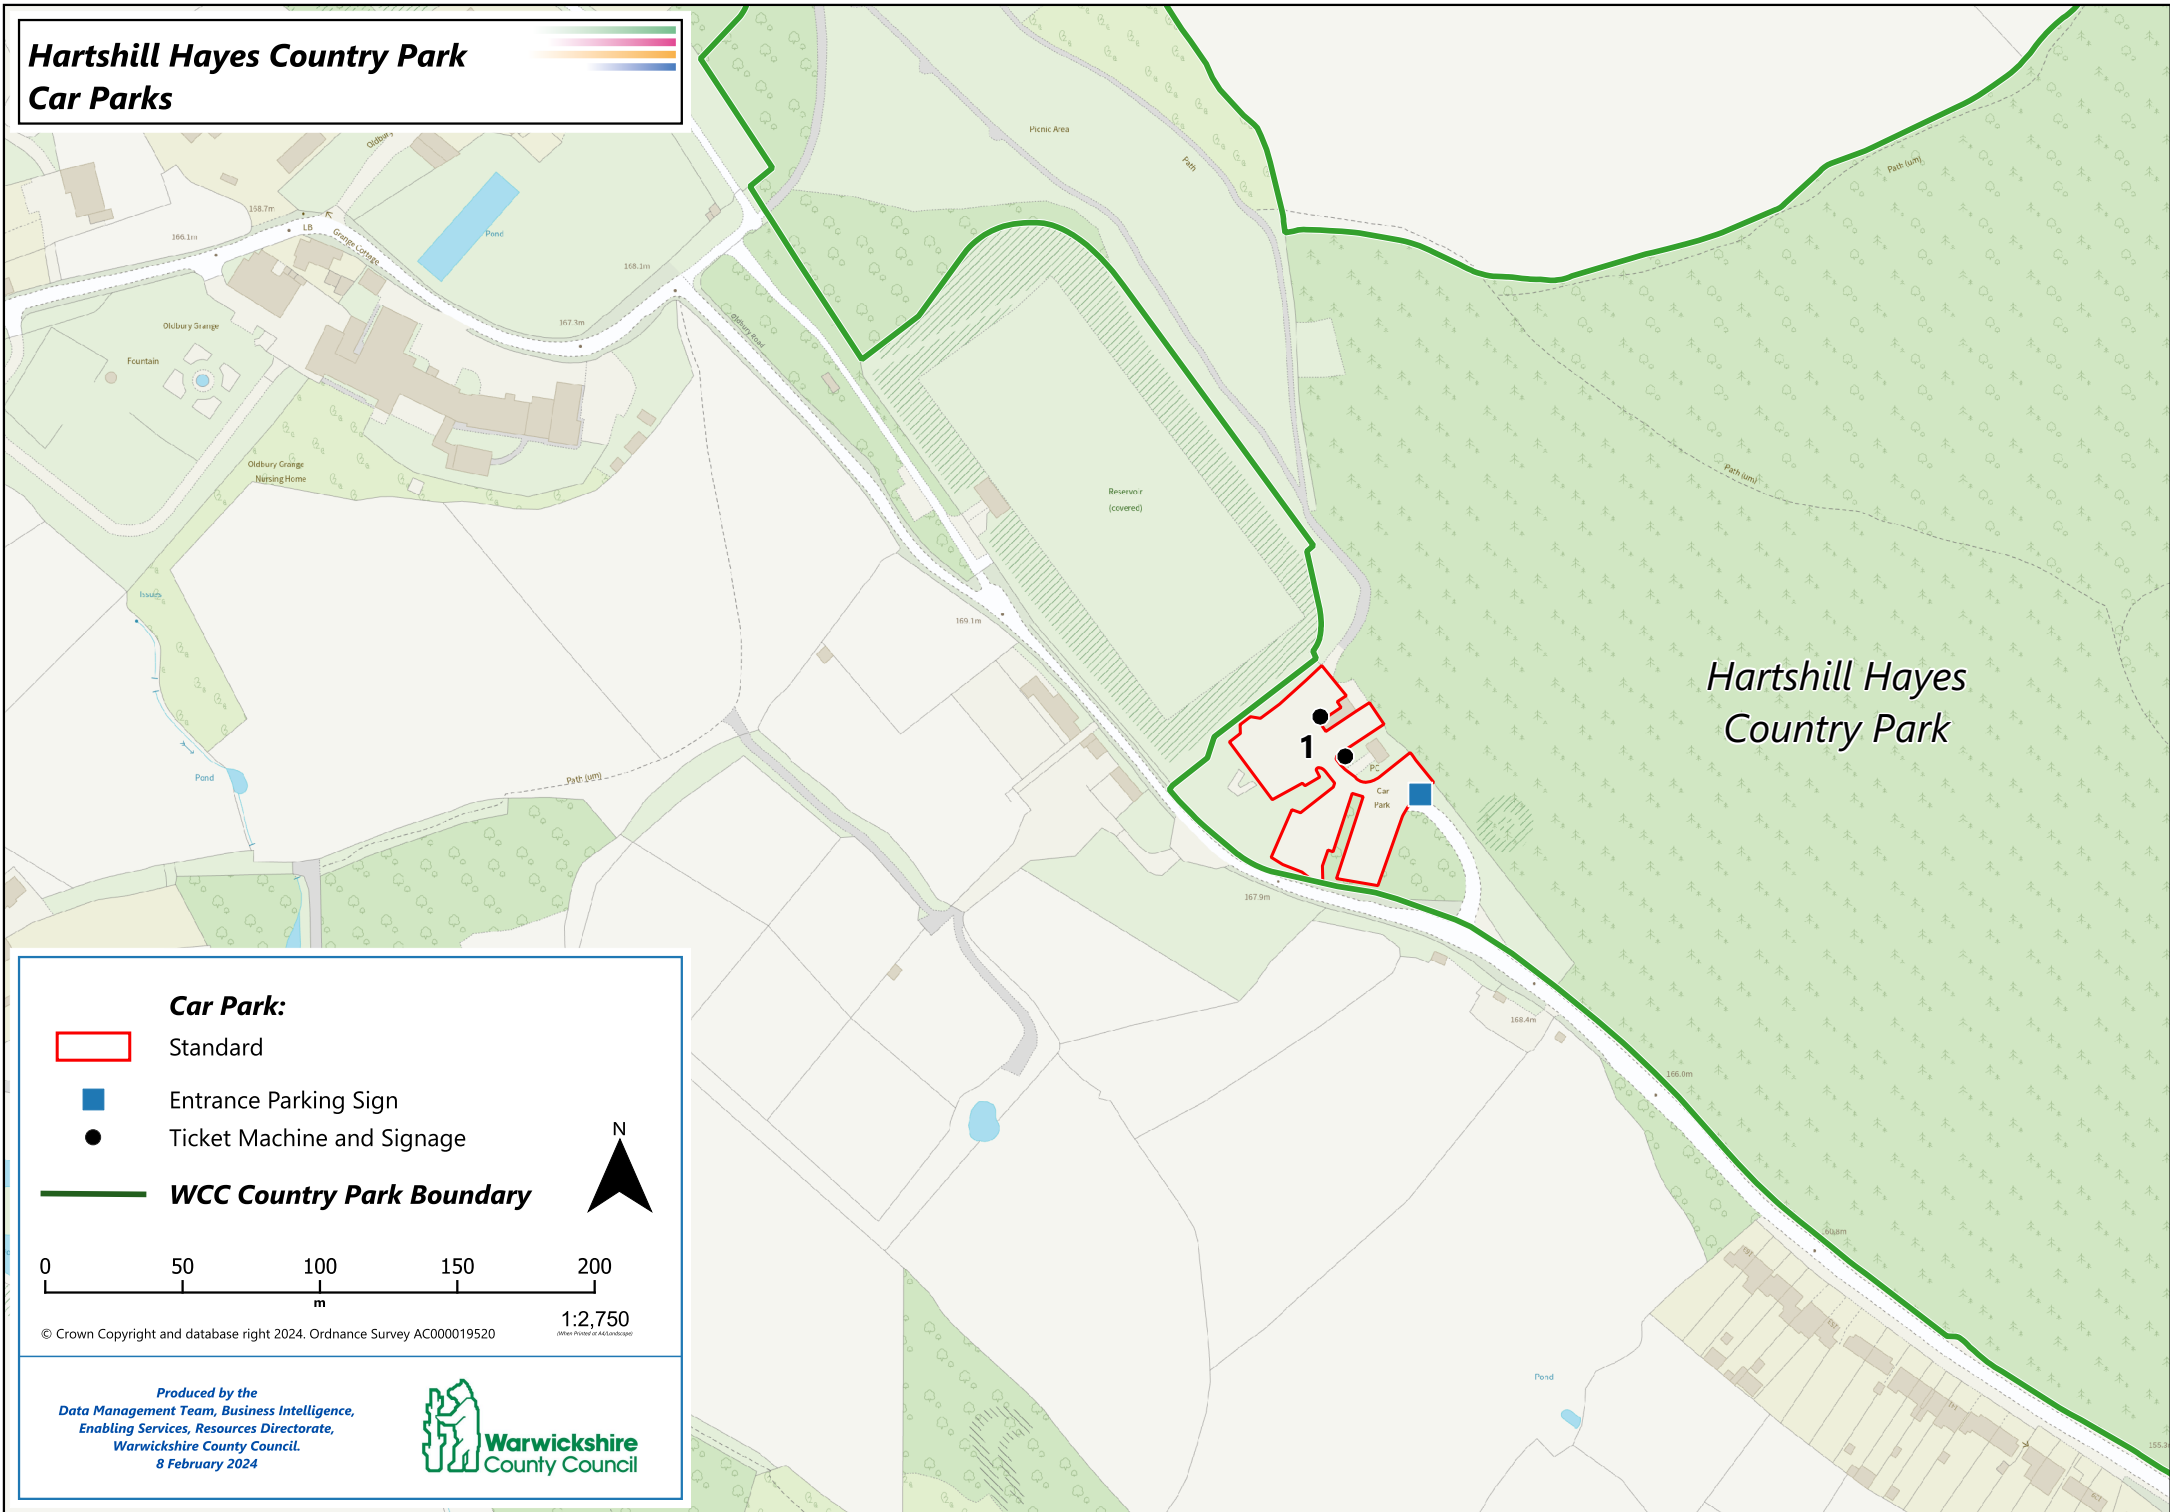

# Hartshill Hayes Country Park Car Parks

Hartshill Hayes  
Country Park

### Car Park:

-  Standard
-  Entrance Parking Sign
-  Ticket Machine and Signage

### WCC Country Park Boundary

1:2,750  
(Other Proportions of A4 Landscapes)

© Crown Copyright and database right 2024. Ordnance Survey AC000019520

Produced by the  
Data Management Team, Business Intelligence,  
Enabling Services, Resources Directorate,  
Warwickshire County Council.  
8 February 2024