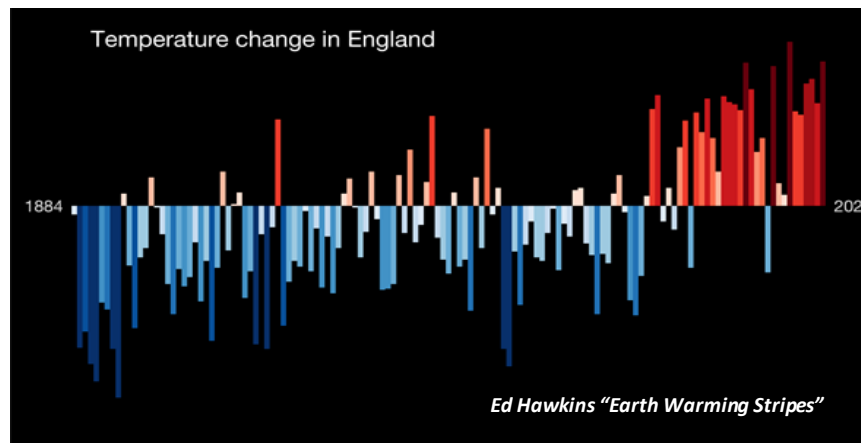

Rugby Borough Council

Clr Emma Crane – Climate Champion

Our Net Zero Vision

‘Rugby is an environmentally sustainable place, where we work together to reduce and mitigate the effects of climate change, transitioning Rugby to a low carbon future.’