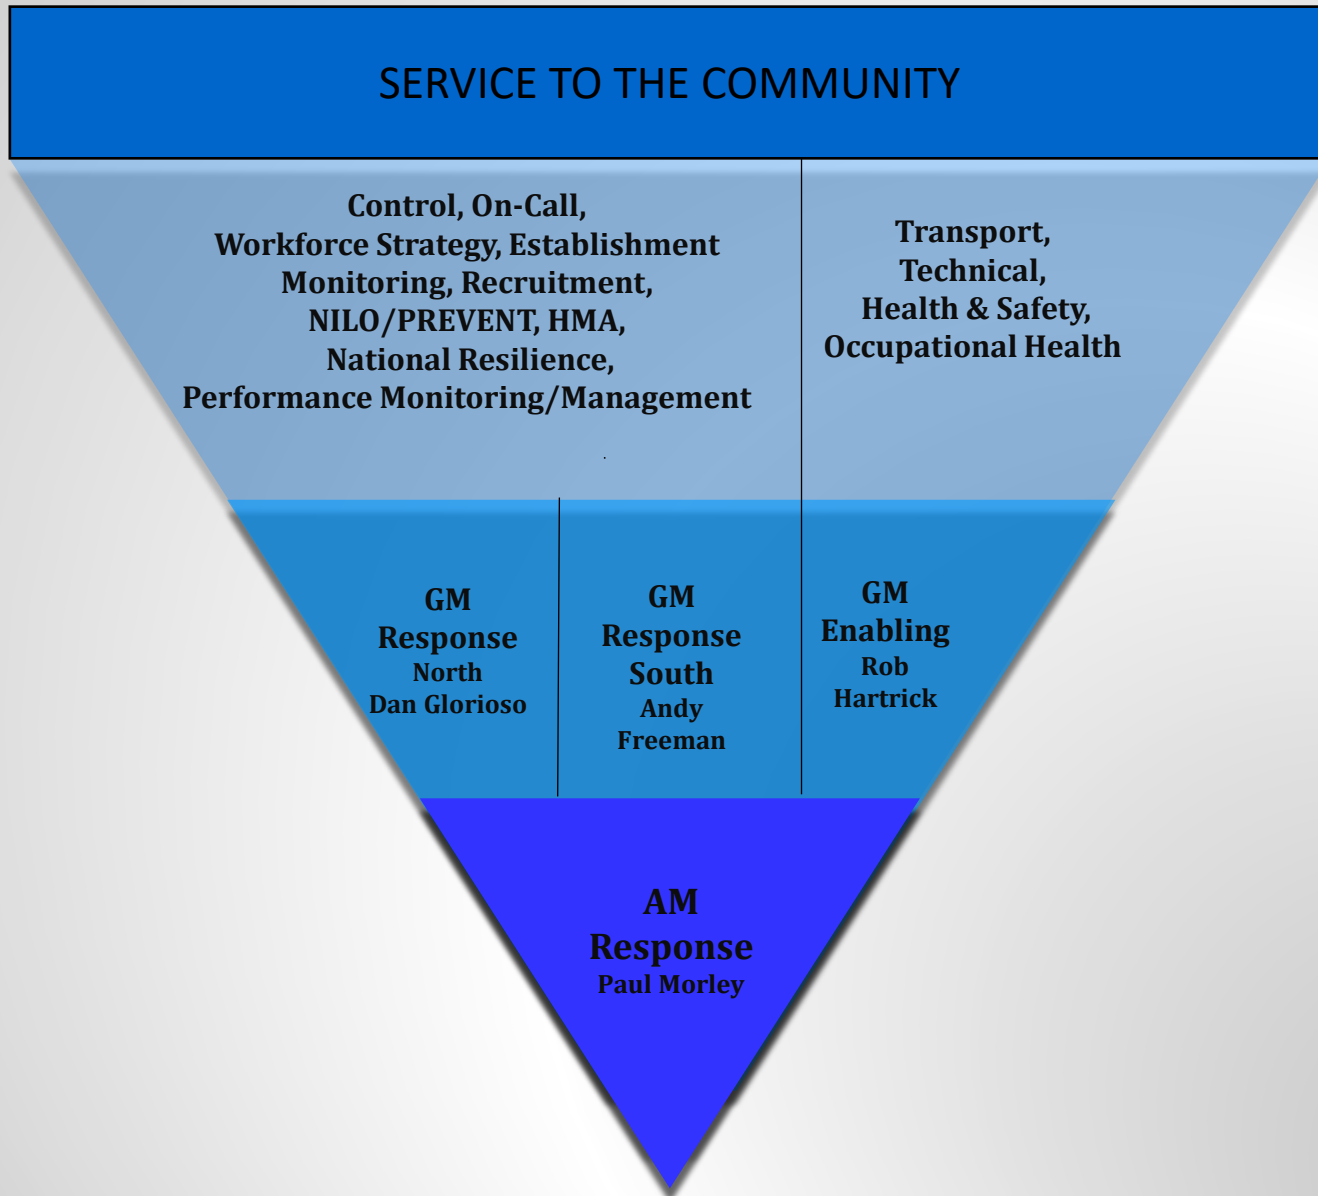

Warwickshire Fire and Rescue Service – Fire Leadership Team

RESPONSE

PROTECTION

PREVENTION