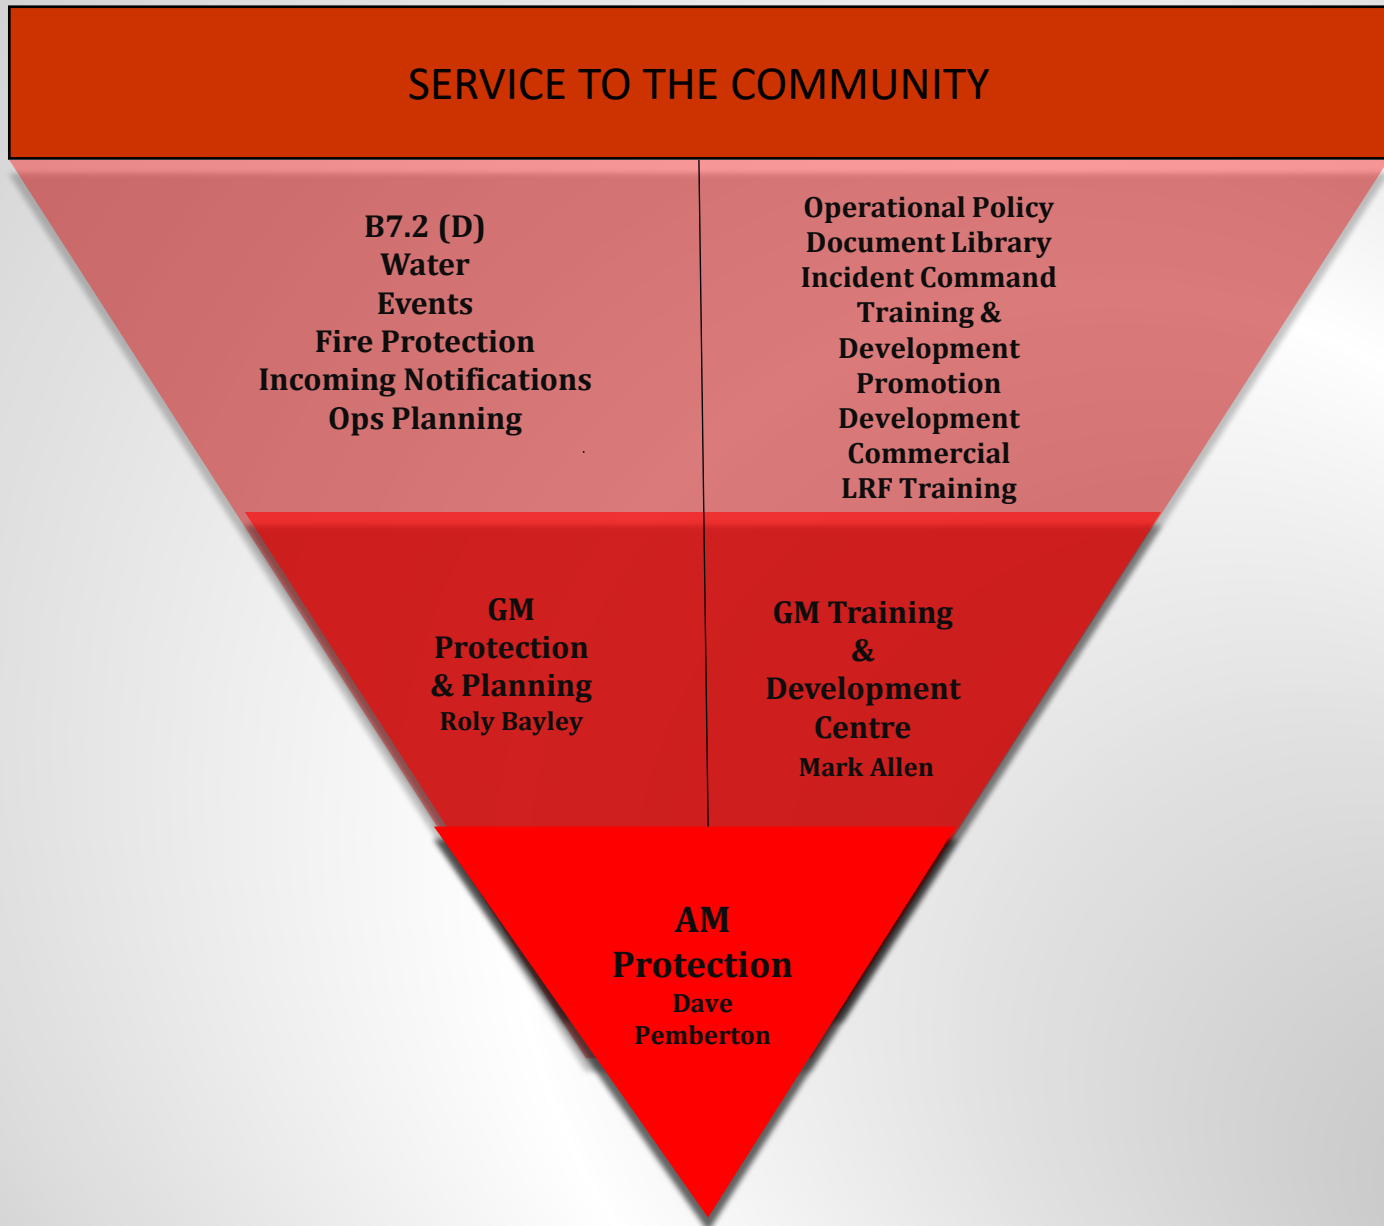

Warwickshire Fire and Rescue Service – Fire Leadership Team

RESPONSE

PROTECTION

PREVENTION