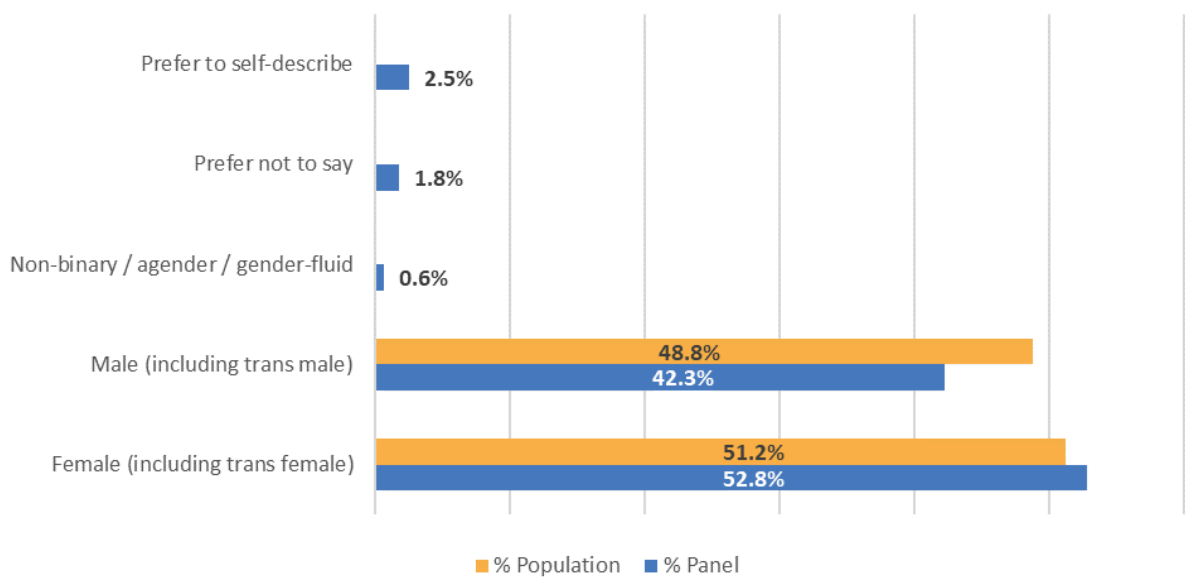

May 2024 Demographics - 952 members

VOICE OF WARWICKSHIRE

Ages of panel members and population in Warwickshire

Gender for panel members and population in Warwickshire

District and Borough for panel members and population in Warwickshire

Ethnicity of panel members and population in Warwickshire

Religion of panel members and population in Warwickshire

	% Population	% Panel
Arab	-	0.1%
Asian or Asian British - Indian	0.5%	3.4%
Asian or Asian British - Pakistani	0.5%	0.2%
Black or Black British - African	0.4%	0.7%
Black or Black British - Caribbean	0.4%	0.6%
Chinese	0.5%	1.1%
Gypsy or Traveller	0.2%	0.4%
Mixed - Asian and White	0.8%	0.4%
Mixed - Black African and White	-	0.1%
Mixed - Black Caribbean and White	0.2%	0.3%
Other Asian Background	1%	0.3%
Other Black Background	-	0.1%
Other Mixed Background	0.5%	0.5%
Other White background	5.9%	4.8%
Prefer not to say	-	2.4%
Prefer to self-describe	-	0.9%
White British	82.1%	82.1%
White Irish	0.9%	1.1%