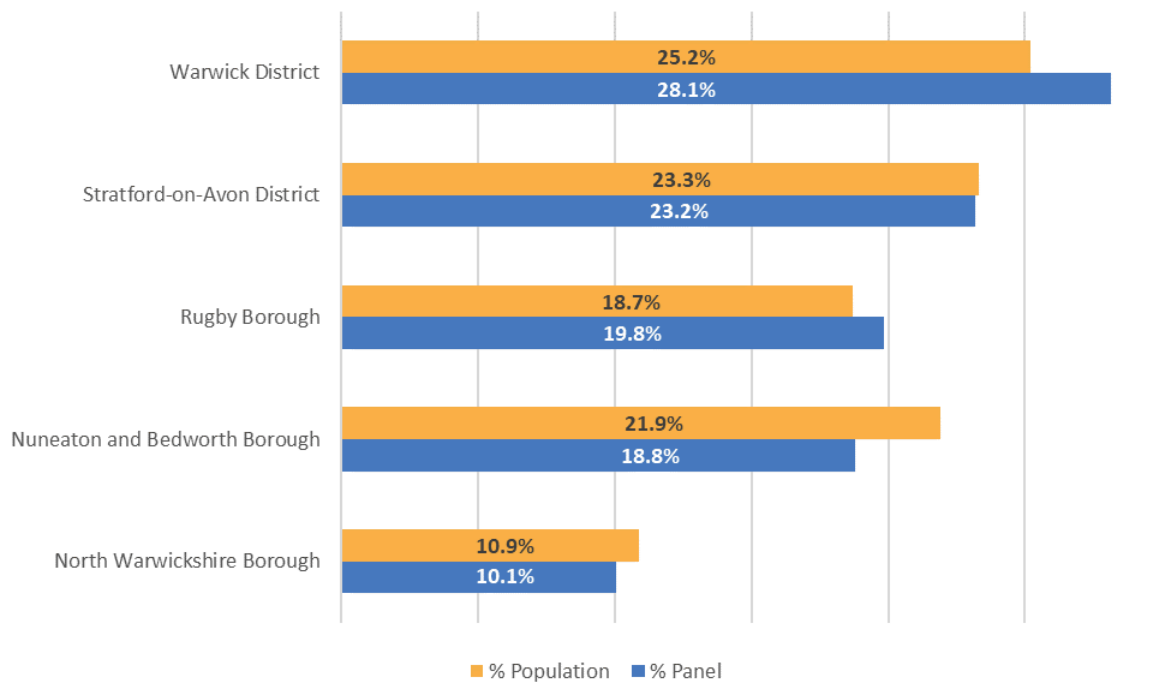

May 2024 Demographics - 952 members

VOICE OF WARWICKSHIRE

Ages of panel members and population in Warwickshire

Gender for panel members and population in Warwickshire

District and Borough for panel members and population in Warwickshire

Ethnicity of panel members and population in Warwickshire

Religion of panel members and population in Warwickshire

	% Population	% Panel
Arab	-	0.1%
Asian or Asian British - Indian	0.5%	3.4%
Asian or Asian British - Pakistani	0.5%	0.2%
Black or Black British - African	0.4%	0.7%
Black or Black British - Caribbean	0.4%	0.6%
Chinese	0.5%	1.1%
Gypsy or Traveller	0.2%	0.4%
Mixed - Asian and White	0.8%	0.4%
Mixed - Black African and White	-	0.1%
Mixed - Black Caribbean and White	0.2%	0.3%
Other Asian Background	1%	0.3%
Other Black Background	-	0.1%
Other Mixed Background	0.5%	0.5%
Other White background	5.9%	4.8%
Prefer not to say	-	2.4%
Prefer to self-describe	-	0.9%
White British	82.1%	82.1%
White Irish	0.9%	1.1%