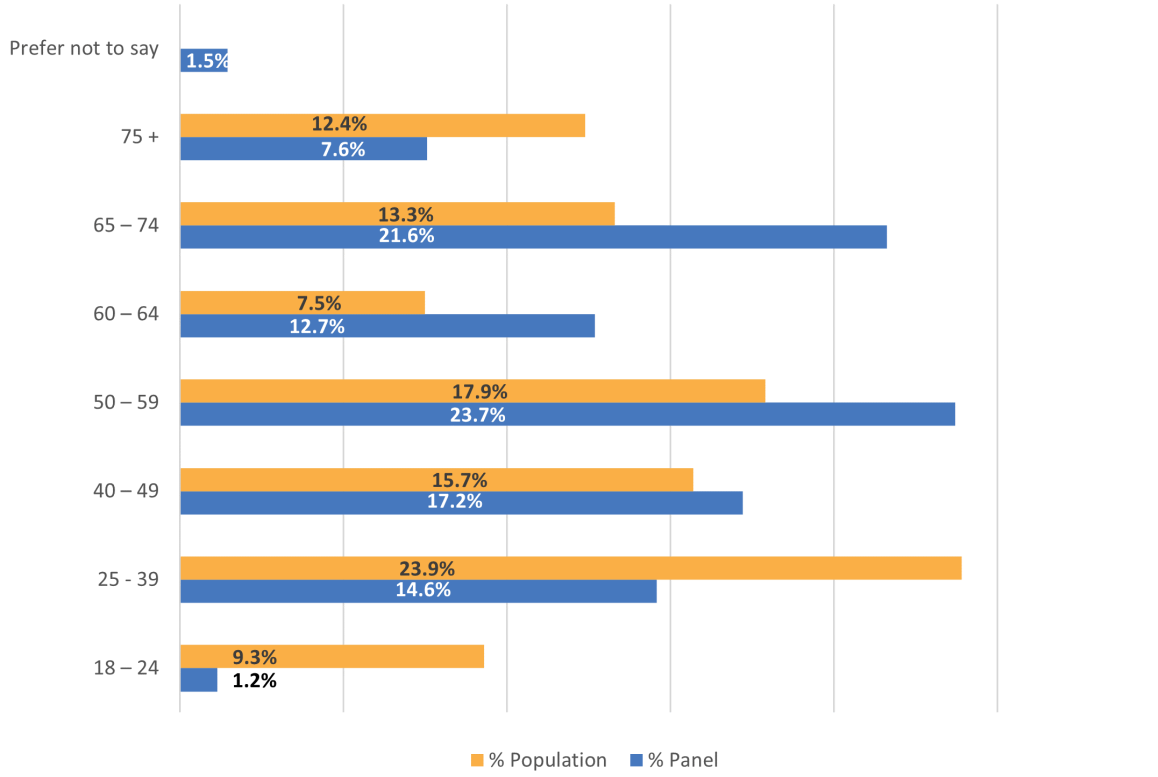

May 2024 Demographics - 952 members

VOICE OF WARWICKSHIRE

Ages of panel members and population in Warwickshire

Gender for panel members and population in Warwickshire

District and Borough for panel members and population in Warwickshire

Ethnicity of panel members and population in Warwickshire

Religion of panel members and population in Warwickshire

	% Population	% Panel
Arab	-	0.1%
Asian or Asian British - Indian	0.5%	3.4%
Asian or Asian British - Pakistani	0.5%	0.2%
Black or Black British - African	0.4%	0.7%
Black or Black British - Caribbean	0.4%	0.6%
Chinese	0.5%	1.1%
Gypsy or Traveller	0.2%	0.4%
Mixed - Asian and White	0.8%	0.4%
Mixed - Black African and White	-	0.1%
Mixed - Black Caribbean and White	0.2%	0.3%
Other Asian Background	1%	0.3%
Other Black Background	-	0.1%
Other Mixed Background	0.5%	0.5%
Other White background	5.9%	4.8%
Prefer not to say	-	2.4%
Prefer to self-describe	-	0.9%
White British	82.1%	82.1%
White Irish	0.9%	1.1%